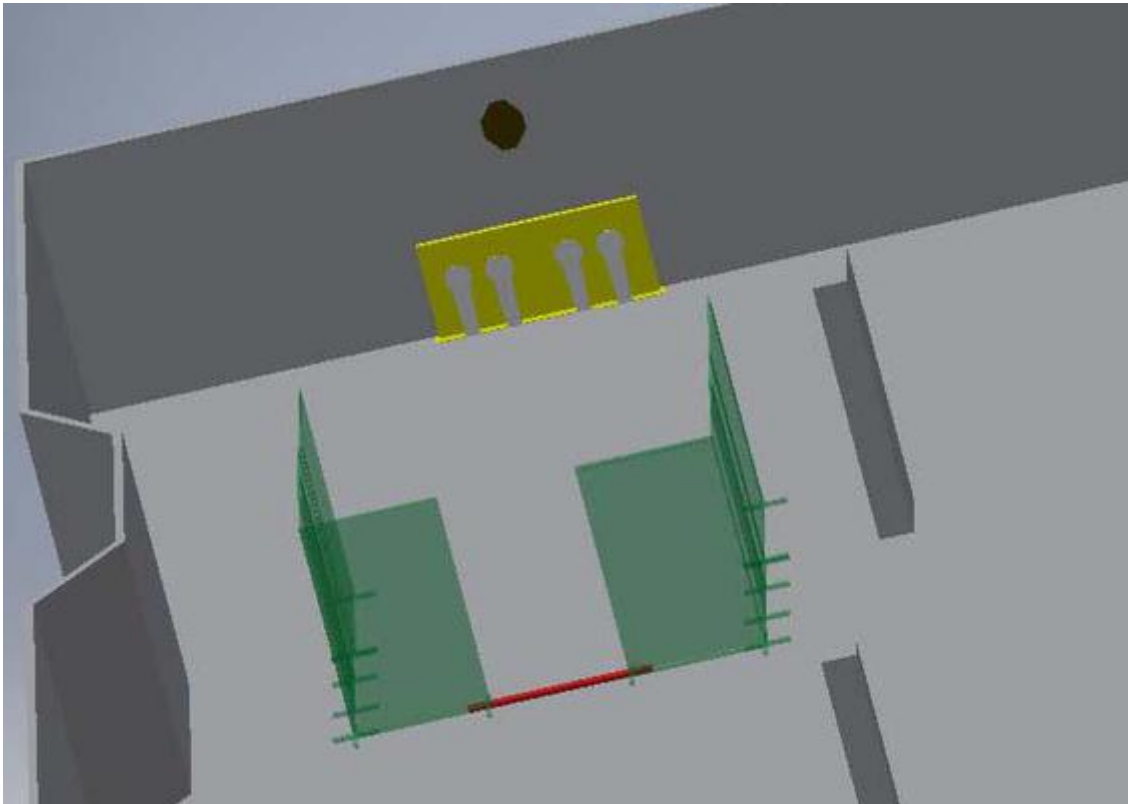

5.

CoF	Comstock - Short	Points	30 p
Targets	1 paper, 4 popper, Total 5 targets	Min rounds	6
Firearm	Handgun	Match-%	7.89%

Procedure	On signal engage all targets from within designated shooting area
Starting position	Standing in designated shooting area. Gun loaded & holstered
Firearm ready condition	
Start on	Audible signal
Stop on	Last shot
Penalties	As per current edition of rules
Safety angles	L/R 90 degrees
Setup notes