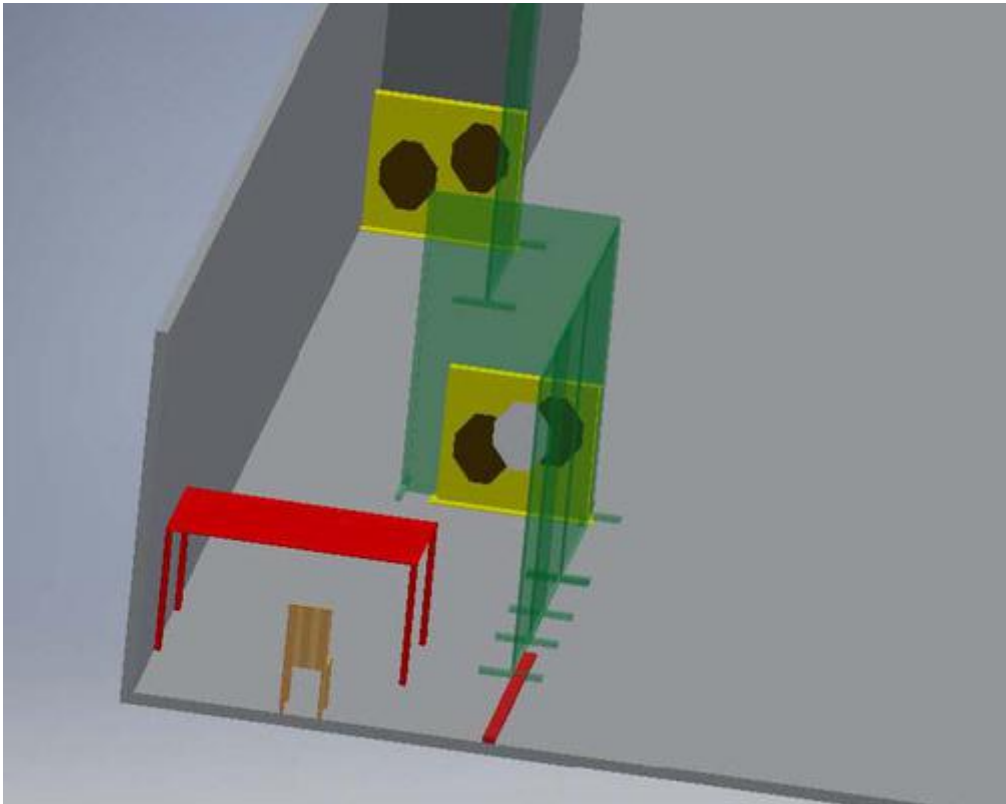

1.

CoF	Comstock - Medium	Points	100 p
Targets	10 paper, 1 no-shoot, Total 10 targets	Min rounds	20
Firearm	Handgun	Match-%	26.32%

Procedure	On signal engage all targets from within designated shooting area
Starting position	Standing in box A. Gun loaded & holstered
Firearm ready condition	
Start on	Audible signal
Stop on	Last shot
Penalties	As per current edition of rules
Safety angles	L/R 90 degrees
Setup notes	

2.

CoF	Comstock - Short	Points	50 p
Targets	5 paper, 2 no-shoot, Total 5 targets	Min rounds	10
Firearm	Handgun	Match-%	13.16%

Procedure	On signal engage all targets from within designated shooting area
Starting position	Standing inside designated shooting area, heels touching marks. Gun loaded & holstered
Firearm ready condition	
Start on	Audible signal
Stop on	Last shot
Penalties	As per current edition of rules
Safety angles	L/R 90 degrees
Setup notes	

3.

CoF	Comstock - Short	Points	40 p
Targets	4 paper, 1 no-shoot, Total 4 targets	Min rounds	8
Firearm	Handgun	Match-%	10.53%

Procedure	On signal engage all targets from within designated shooting area
Starting position	Sitting on chair, hands on knees. Gun lying flat on table, unloaded
Firearm ready condition	
Start on	Audible signal
Stop on	Last shot
Penalties	As per current edition of rules
Safety angles	L/R 90 degrees
Setup notes	