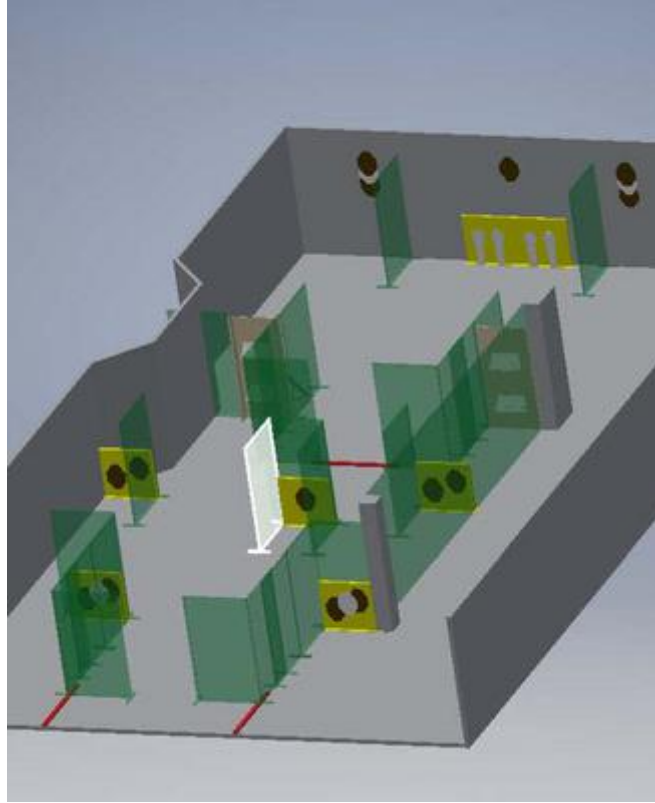

4.

CoF	Comstock - Long	Points	160 p
Targets	14 paper, 4 popper, 2 no-shoot, Total 18 targets	Min rounds	32
Firearm	Handgun	Match-%	42.11%

Procedure	On signal engage all targets from within designated shooting area
Starting position	Standing anywhere within designated shooting area. Gun loaded & holstered
Firearm ready condition	
Start on	Audible signal
Stop on	Last shot
Penalties	As per current edition of rules
Safety angles	L/R
Setup notes