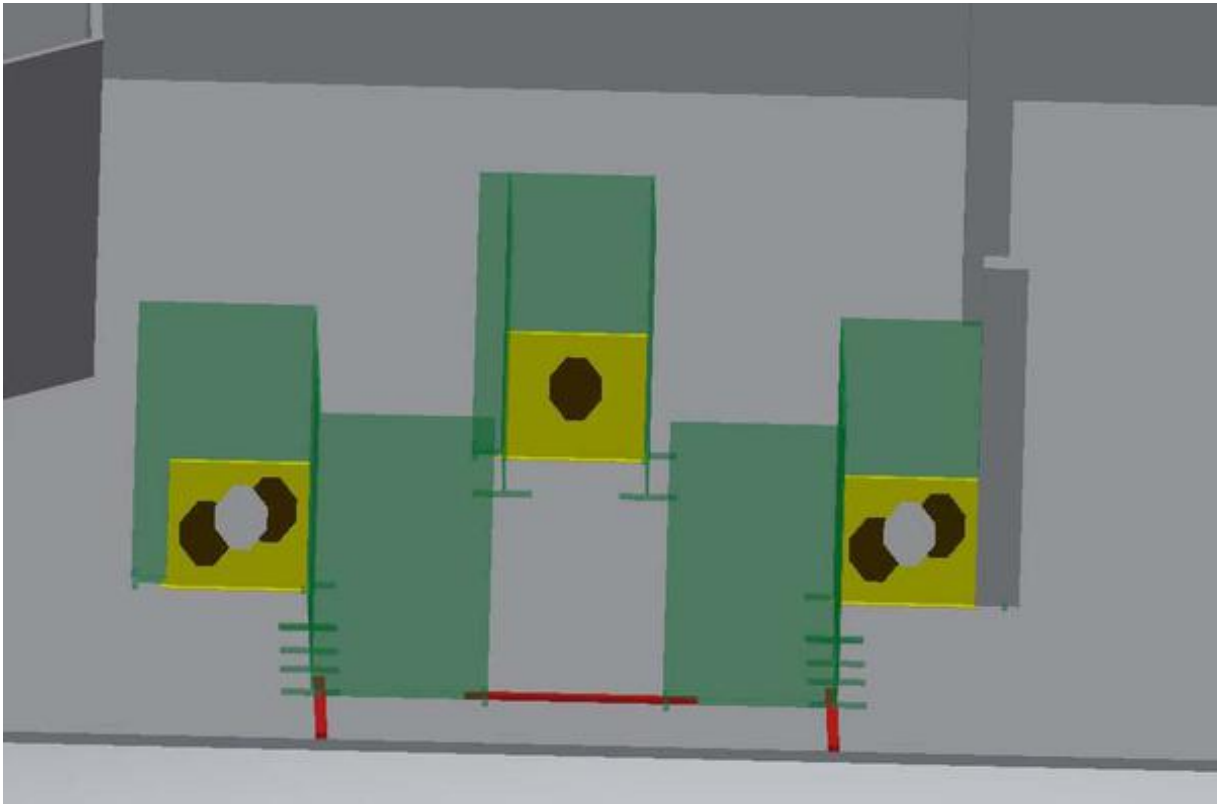

1.

CoF	Comstock - Medium	Points	100 p
Targets	10 paper, 1 no-shoot, Total 10 targets	Min rounds	20
Firearm	Handgun	Match-%	26.32%

Procedure	On signal engage all targets from within designated shooting area
Starting position	Standing in box A. Gun loaded & holstered
Firearm ready condition	
Start on	Audible signal
Stop on	Last shot
Penalties	As per current edition of rules
Safety angles	L/R 90 degrees
Setup notes	

2.

CoF	Comstock - Short	Points	50 p
Targets	5 paper, 2 no-shoot, Total 5 targets	Min rounds	10
Firearm	Handgun	Match-%	13.16%

Procedure	On signal engage all targets from within designated shooting area
Starting position	Standing inside designated shooting area, heels touching marks. Gun loaded & holstered
Firearm ready condition	
Start on	Audible signal
Stop on	Last shot
Penalties	As per current edition of rules
Safety angles	L/R 90 degrees
Setup notes	