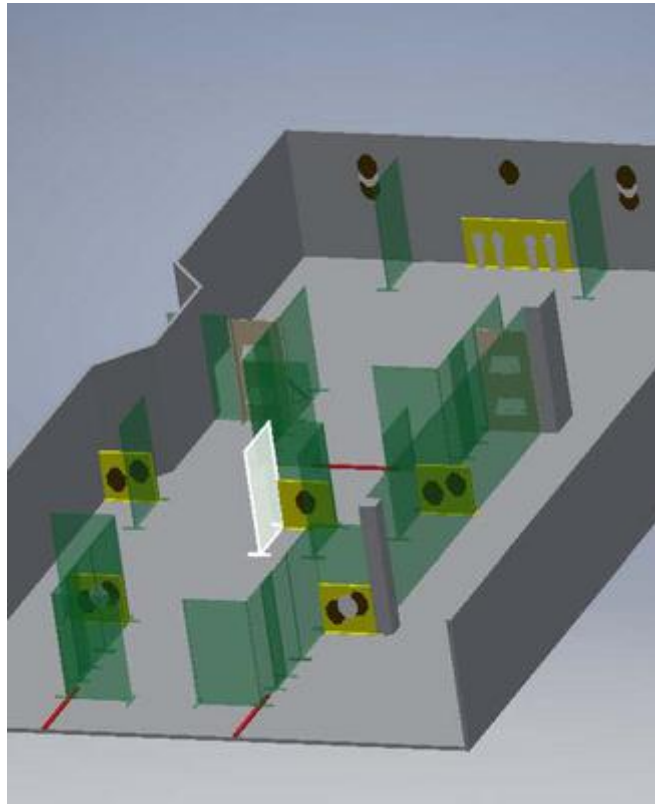

4.

CoF	Comstock - Long	Points	160 p
Targets	14 paper, 4 popper, 2 no-shoot, Total 18 targets	Min rounds	32
Firearm	Handgun	Match-%	42.11%

Procedure	On signal engage all targets from within designated shooting area
Starting position	Standing anywhere within designated shooting area. Gun loaded & holstered
Firearm ready condition	
Start on	Audible signal
Stop on	Last shot
Penalties	As per current edition of rules
Safety angles	L/R
Setup notes