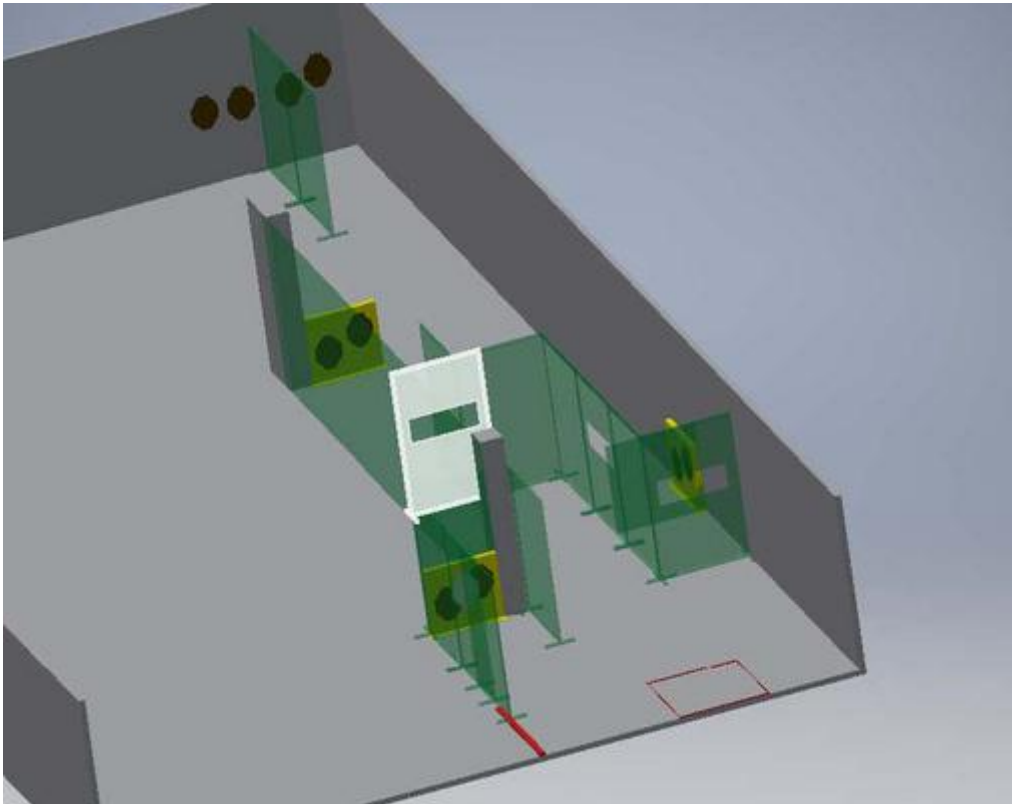

1.

CoF	Comstock - Medium	Points	100 p
Targets	10 paper, 1 no-shoot, Total 10 targets	Min rounds	20
Firearm	Handgun	Match-%	26.32%

Procedure	On signal engage all targets from within designated shooting area
Starting position	Standing in box A. Gun loaded & holstered
Firearm ready condition	
Start on	Audible signal
Stop on	Last shot
Penalties	As per current edition of rules
Safety angles	L/R 90 degrees
Setup notes	

2.

CoF	Comstock - Short	Points	50 p
Targets	5 paper, 2 no-shoot, Total 5 targets	Min rounds	10
Firearm	Handgun	Match-%	13.16%

Procedure	On signal engage all targets from within designated shooting area
Starting position	Standing inside designated shooting area, heels touching marks. Gun loaded & holstered
Firearm ready condition	
Start on	Audible signal
Stop on	Last shot
Penalties	As per current edition of rules
Safety angles	L/R 90 degrees
Setup notes	

3.

CoF	Comstock - Short	Points	40 p
Targets	4 paper, 1 no-shoot, Total 4 targets	Min rounds	8
Firearm	Handgun	Match-%	10.53%

Procedure	On signal engage all targets from within designated shooting area
Starting position	Sitting on chair, hands on knees. Gun lying flat on table, unloaded
Firearm ready condition	
Start on	Audible signal
Stop on	Last shot
Penalties	As per current edition of rules
Safety angles	L/R 90 degrees
Setup notes	