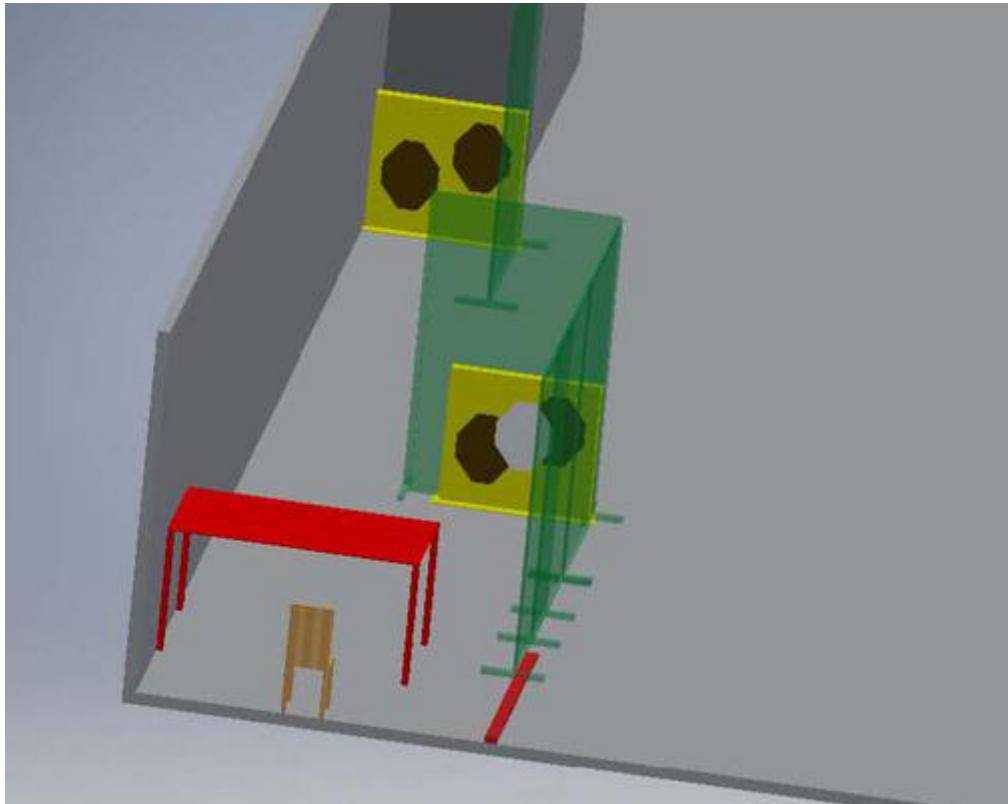

1.

CoF	Comstock - Medium	Points	100 p
Targets	10 paper, 1 no-shoot, Total 10 targets	Min rounds	20
Firearm	Handgun	Match-%	26.32%

Procedure	On signal engage all targets from within designated shooting area
Starting position	Standing in box A. Gun loaded & holstered
Firearm ready condition	
Start on	Audible signal
Stop on	Last shot
Penalties	As per current edition of rules
Safety angles	L/R 90 degrees
Setup notes	

2.

CoF	Comstock - Short	Points	50 p
Targets	5 paper, 2 no-shoot, Total 5 targets	Min rounds	10
Firearm	Handgun	Match-%	13.16%

Procedure	On signal engage all targets from within designated shooting area
Starting position	Standing inside designated shooting area, heels touching marks. Gun loaded & holstered
Firearm ready condition	
Start on	Audible signal
Stop on	Last shot
Penalties	As per current edition of rules
Safety angles	L/R 90 degrees
Setup notes	

3.

CoF	Comstock - Short	Points	40 p
Targets	4 paper, 1 no-shoot, Total 4 targets	Min rounds	8
Firearm	Handgun	Match-%	10.53%

Procedure	On signal engage all targets from within designated shooting area
Starting position	Sitting on chair, hands on knees. Gun lying flat on table, unloaded
Firearm ready condition	
Start on	Audible signal
Stop on	Last shot
Penalties	As per current edition of rules
Safety angles	L/R 90 degrees
Setup notes	