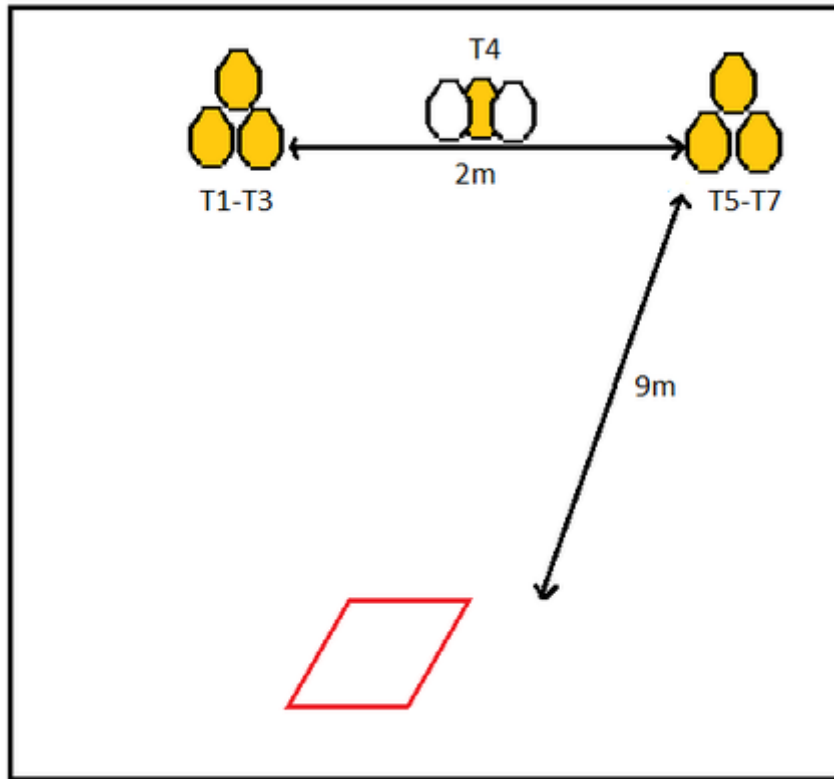

1. UKPSA Slug Postal League - Stage 5

CoF	Comstock - Medium	Points	50 p
Targets	10 paper, Total 10 targets	Min rounds	10
Firearm	Shotgun	Match-%	40.00%

Procedure	Shoot targets from within shooting area with a minimum of one shot on each. T1-T5 around left hand side, T6- T10 around right hand side.
Starting position	Gun loaded option 1, held 2 hands at waist level. Anywhere in shooting area
Firearm ready condition	
Start on	Audible signal
Stop on	Last shot
Penalties	As per current edition of rules
Safety angles	90/90/90 or local MAR
Setup notes	All targets abutt to each ther with a 2cm gap between them.

2. UKPSA Slug Postal League - Stage 6

CoF	Comstock - Short	Points	40 p
Targets	8 paper, Total 8 targets	Min rounds	8
Firearm	Shotgun	Match-%	32.00%

Procedure	Shoot targets with a minimum of 1 round on each from within the shooting area. T1-T3 around left hand side of barricade. T6-T8 around right hand side. T4 & T5 may be shot from either side.
Starting position	Gun unloaded option 3, held in two hands at waist level. Standing in middle of shooting area.
Firearm ready condition	
Start on	Audible signal
Stop on	Last shot
Penalties	As per current edition of rules
Safety angles	90/90/90 or local MAR
Setup notes	

3. UKPSA Slug Postal League - Stage 7

CoF	Comstock - Short	Points	35 p
Targets	7 paper, 2 no-shoot, Total 7 targets	Min rounds	7
Firearm	Shotgun	Match-%	28.00%

Procedure	Shoot targets with a minimum of one round on each from within shooting area.
Starting position	Gun loaded Option 2 and held in two hands at waist level.
Firearm ready condition	
Start on	Audible signal
Stop on	Last shot
Penalties	As per current edition of rules
Safety angles	90/90/90 or local MAR
Setup notes	