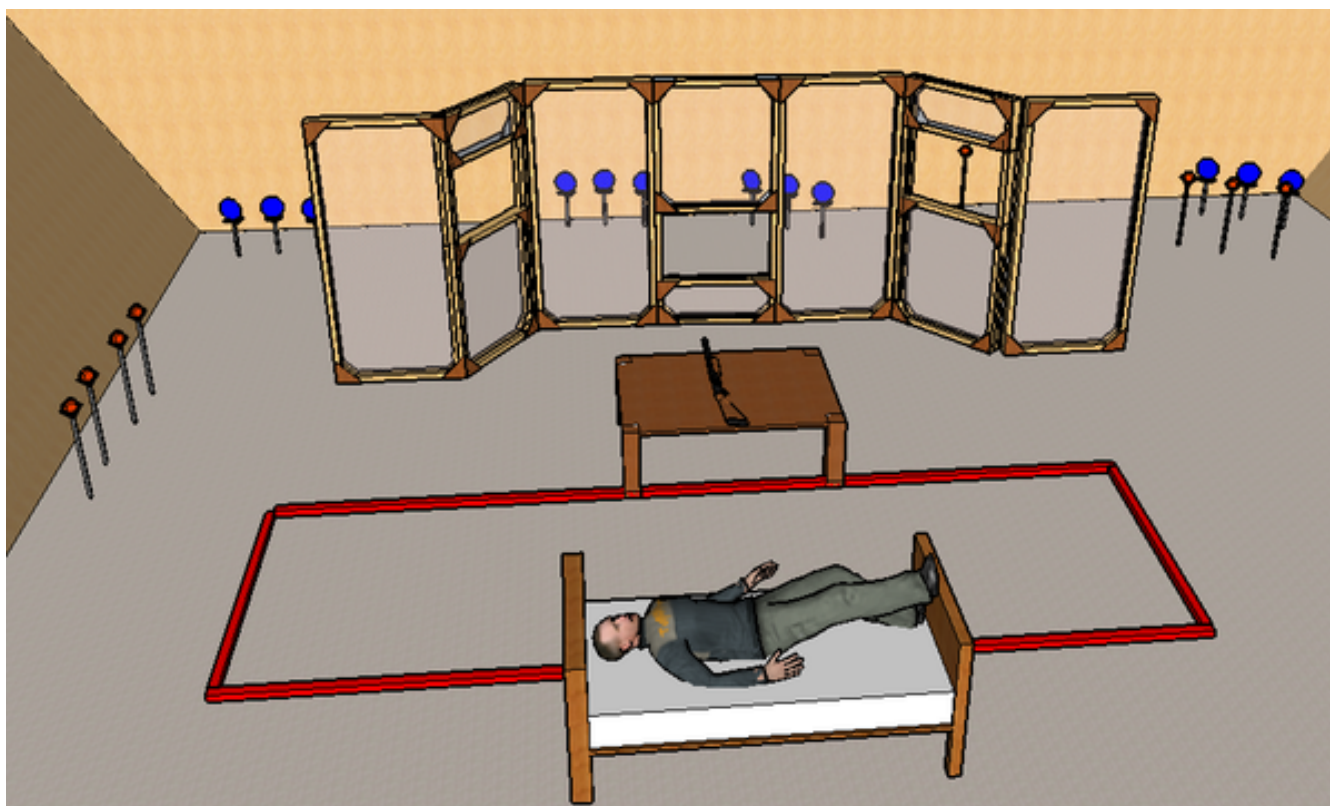

2. 8 to go

CoF	Comstock - Short	Points	40 p
Targets	8 plates, Total 8 targets	Min rounds	8
Firearm	Shotgun	Match-%	6.45%

Procedure	Aloitus merkitystä paikasta, ase ladattuna käsissä (option 1.). Äänimerkistä ammu maalit rajatulta alueelta. Start from marked place, gun loaded in hands (option 1.). From signal shoot targets from marked area.
Starting position	Gun loaded in hands (option 1.)
Firearm ready condition	
Start on	Audible signal
Stop on	Last shot
Penalties	As per current edition of rules
Safety angles	L/R
Setup notes	

4. The morning after

CoF	Comstock - Long	Points	100 p
Targets	12 plates, 8 frangible, Total 20 targets	Min rounds	20
Firearm	Shotgun	Match-%	16.13%

Procedure	Lähtö normaalisti maaten sängyllä, ase pöydällä merkityssä kohdassa ladattuna pesä tyhjänä (option 2.). Äänimerkistä ammu maalit rajatulta alueelta. Start laying normally on the bed, gun in marked place on the table, magazine loaded chamber empty (option 2.). From signal shoot targets from designated area.
Starting position	Gun magazine loaded chamber empty (option 2.)
Firearm ready condition	
Start on	Audible signal
Stop on	Last shot
Penalties	As per current edition of rules
Safety angles	L/R
Setup notes	