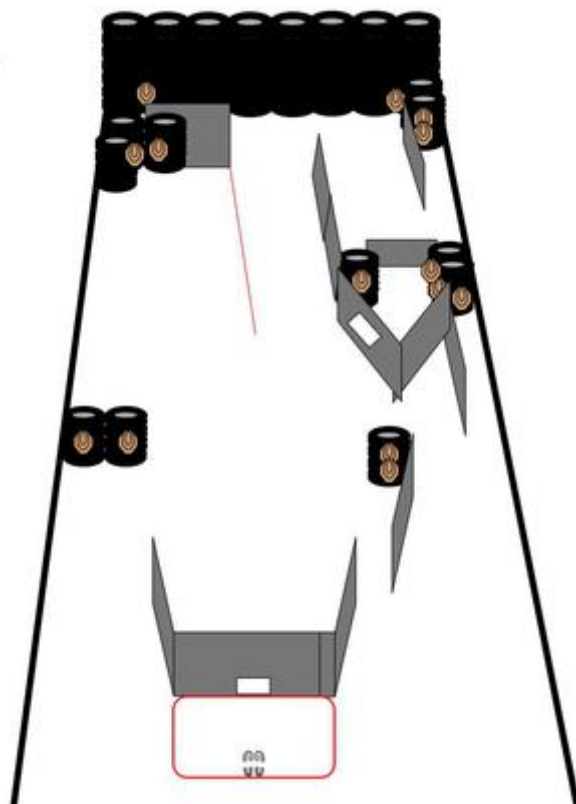

1. Sierra-1

CoF	Comstock - Medium	Points	65 p
Targets	4 paper, 5 popper, Total 9 targets	Min rounds	13
Firearm	Mini Rifle	Match-%	15.48%

Procedure	Shooter standing with heels touching mark.
Starting position	Rifle, Option 1
Firearm ready condition	
Start on	Audible signal
Stop on	Last shot
Penalties	As per current edition of rules
Safety angles	L/R 90 degrees
Setup notes	

2. Sierra-2

CoF	Comstock - Long	Points	140 p
Targets	14 paper, Total 14 targets	Min rounds	28
Firearm	Mini Rifle	Match-%	33.33%

Procedure	Shooter standing with heels touching mark		
Starting position	Rifle, option 1		
Firearm ready condition			
Start on	Audible signal		
Stop on	Last shot		
Penalties	As per current edition of rules		
Safety angles	L/R 90 degrees		
Setup notes			

3. Sierra-3

CoF	Comstock - Short	Points	50 p
Targets	5 paper, Total 5 targets	Min rounds	10
Firearm	Mini Rifle	Match-%	11.90%

Procedure	Shooter touching barrel with both hands. Rifle and magazines lies on separate barrels.		
Starting position	Rifle, option 3		
Firearm ready condition			
Start on	Audible signal		
Stop on	Last shot		
Penalties	As per current edition of rules		
Safety angles	L/R 90 degrees		
Setup notes			

4. Sierra-4

CoF	Comstock - Medium	Points	75 p
Targets	6 paper, 1 popper, 2 plates, Total 9 targets	Min rounds	15
Firearm	Mini Rifle	Match-%	17.86%

Procedure	Shooter standing anywhere in the designated area.
Starting position	Rifle, option 1
Firearm ready condition	
Start on	Audible signal
Stop on	Last shot
Penalties	As per current edition of rules
Safety angles	L/R 90 degrees
Setup notes	