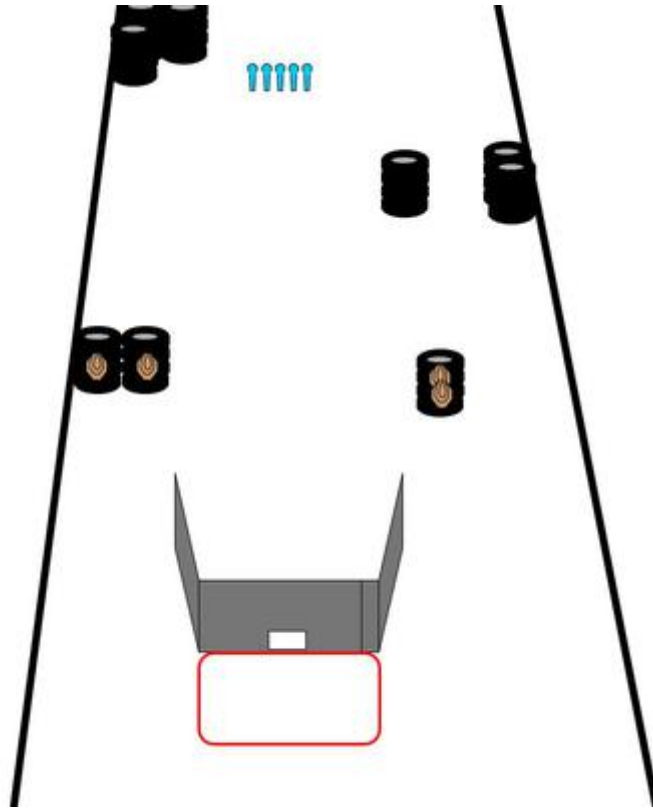

1. Sierra-1

CoF	Comstock - Medium	Points	65 p
Targets	4 paper, 5 popper, Total 9 targets	Min rounds	13
Firearm	Mini Rifle	Match-%	15.48%

Procedure	Shooter standing with heels touching mark.
Starting position	Rifle, Option 1
Firearm ready condition	
Start on	Audible signal
Stop on	Last shot
Penalties	As per current edition of rules
Safety angles	L/R 90 degrees
Setup notes	

2. Sierra-2

CoF	Comstock - Long	Points	140 p
Targets	14 paper, Total 14 targets	Min rounds	28
Firearm	Mini Rifle	Match-%	33.33%

Procedure	Shooter standing with heels touching mark		
Starting position	Rifle, option 1		
Firearm ready condition			
Start on	Audible signal		
Stop on	Last shot		
Penalties	As per current edition of rules		
Safety angles	L/R 90 degrees		
Setup notes			

3. Sierra-3

CoF	Comstock - Short	Points	50 p
Targets	5 paper, Total 5 targets	Min rounds	10
Firearm	Mini Rifle	Match-%	11.90%

Procedure	Shooter touching barrel with both hands. Rifle and magazines lies on separate barrels.		
Starting position	Rifle, option 3		
Firearm ready condition			
Start on	Audible signal		
Stop on	Last shot		
Penalties	As per current edition of rules		
Safety angles	L/R 90 degrees		
Setup notes			

4. Sierra-4

CoF	Comstock - Medium	Points	75 p
Targets	6 paper, 1 popper, 2 plates, Total 9 targets	Min rounds	15
Firearm	Mini Rifle	Match-%	17.86%

Procedure	Shooter standing anywhere in the designated area.
Starting position	Rifle, option 1
Firearm ready condition	
Start on	Audible signal
Stop on	Last shot
Penalties	As per current edition of rules
Safety angles	L/R 90 degrees
Setup notes	