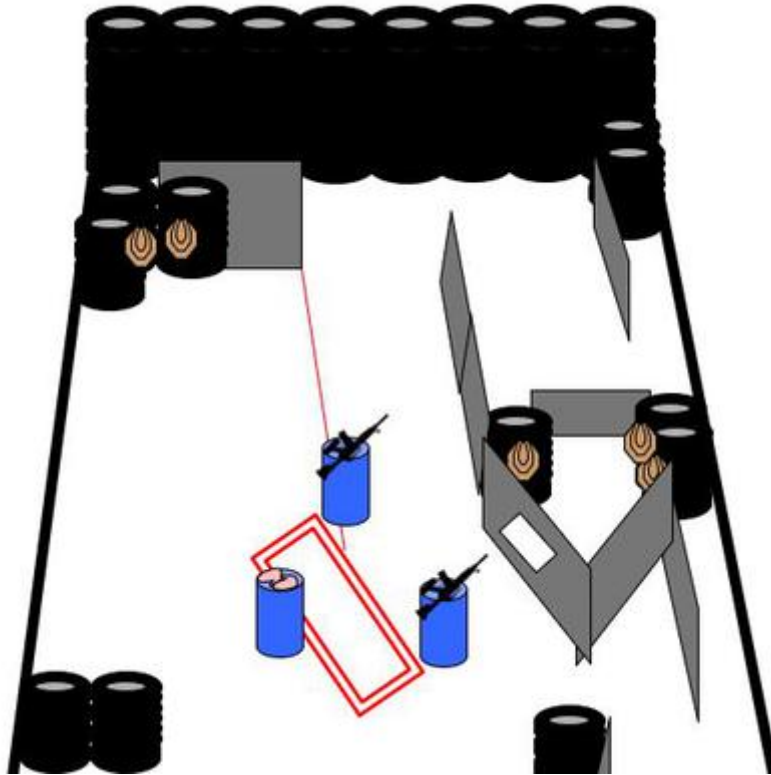

1. Sierra-1

CoF	Comstock - Medium	Points	65 p
Targets	4 paper, 5 popper, Total 9 targets	Min rounds	13
Firearm	Mini Rifle	Match-%	15.48%

Procedure	Shooter standing with heels touching mark.
Starting position	Rifle, Option 1
Firearm ready condition	
Start on	Audible signal
Stop on	Last shot
Penalties	As per current edition of rules
Safety angles	L/R 90 degrees
Setup notes	

2. Sierra-2

CoF	Comstock - Long	Points	140 p
Targets	14 paper, Total 14 targets	Min rounds	28
Firearm	Mini Rifle	Match-%	33.33%

Procedure	Shooter standing with heels touching mark		
Starting position	Rifle, option 1		
Firearm ready condition			
Start on	Audible signal		
Stop on	Last shot		
Penalties	As per current edition of rules		
Safety angles	L/R 90 degrees		
Setup notes			

3. Sierra-3

CoF	Comstock - Short	Points	50 p
Targets	5 paper, Total 5 targets	Min rounds	10
Firearm	Mini Rifle	Match-%	11.90%

Procedure	Shooter touching barrel with both hands. Rifle and magazines lies on separate barrels.		
Starting position	Rifle, option 3		
Firearm ready condition			
Start on	Audible signal		
Stop on	Last shot		
Penalties	As per current edition of rules		
Safety angles	L/R 90 degrees		
Setup notes			

4. Sierra-4

CoF	Comstock - Medium	Points	75 p
Targets	6 paper, 1 popper, 2 plates, Total 9 targets	Min rounds	15
Firearm	Mini Rifle	Match-%	17.86%

Procedure	Shooter standing anywhere in the designated area.
Starting position	Rifle, option 1
Firearm ready condition	
Start on	Audible signal
Stop on	Last shot
Penalties	As per current edition of rules
Safety angles	L/R 90 degrees
Setup notes	