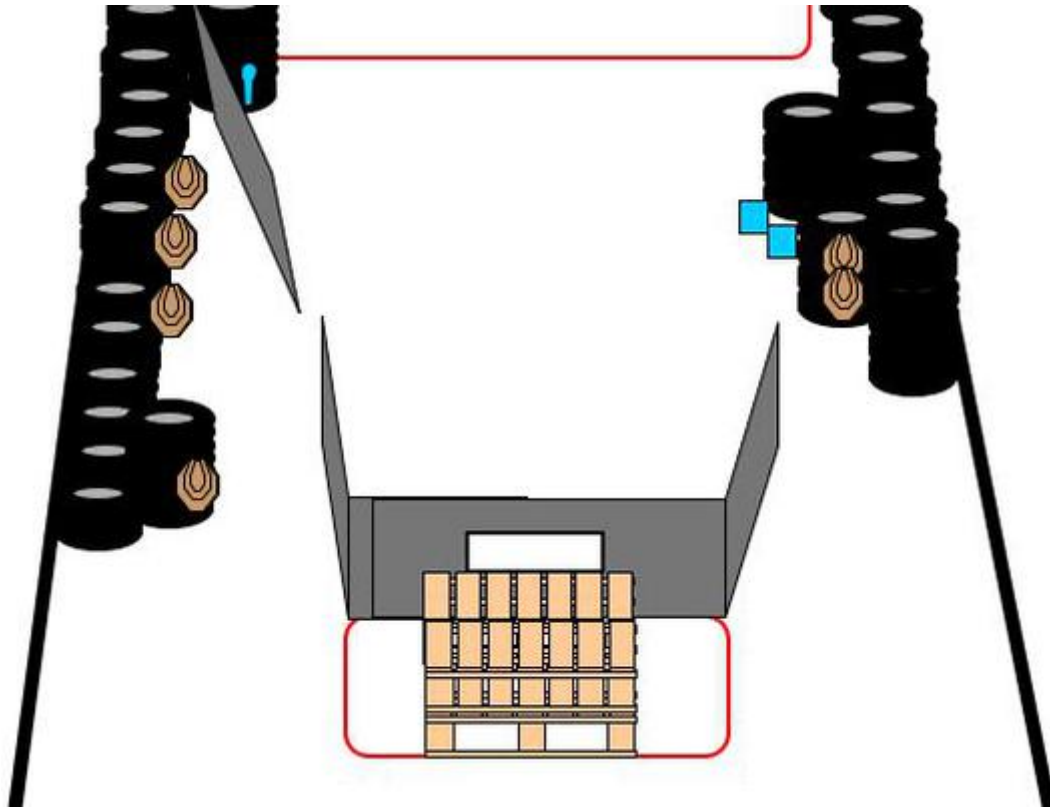

1. Sierra-1

CoF	Comstock - Medium	Points	65 p
Targets	4 paper, 5 popper, Total 9 targets	Min rounds	13
Firearm	Mini Rifle	Match-%	15.48%

Procedure	Shooter standing with heels touching mark.
Starting position	Rifle, Option 1
Firearm ready condition	
Start on	Audible signal
Stop on	Last shot
Penalties	As per current edition of rules
Safety angles	L/R 90 degrees
Setup notes	

2. Sierra-2

CoF	Comstock - Long	Points	140 p
Targets	14 paper, Total 14 targets	Min rounds	28
Firearm	Mini Rifle	Match-%	33.33%

Procedure	Shooter standing with heels touching mark		
Starting position	Rifle, option 1		
Firearm ready condition			
Start on	Audible signal		
Stop on	Last shot		
Penalties	As per current edition of rules		
Safety angles	L/R 90 degrees		
Setup notes			

3. Sierra-3

CoF	Comstock - Short	Points	50 p
Targets	5 paper, Total 5 targets	Min rounds	10
Firearm	Mini Rifle	Match-%	11.90%

Procedure	Shooter touching barrel with both hands. Rifle and magazines lies on separate barrels.		
Starting position	Rifle, option 3		
Firearm ready condition			
Start on	Audible signal		
Stop on	Last shot		
Penalties	As per current edition of rules		
Safety angles	L/R 90 degrees		
Setup notes			

4. Sierra-4

CoF	Comstock - Medium	Points	75 p
Targets	6 paper, 1 popper, 2 plates, Total 9 targets	Min rounds	15
Firearm	Mini Rifle	Match-%	17.86%

Procedure	Shooter standing anywhere in the designated area.
Starting position	Rifle, option 1
Firearm ready condition	
Start on	Audible signal
Stop on	Last shot
Penalties	As per current edition of rules
Safety angles	L/R 90 degrees
Setup notes	