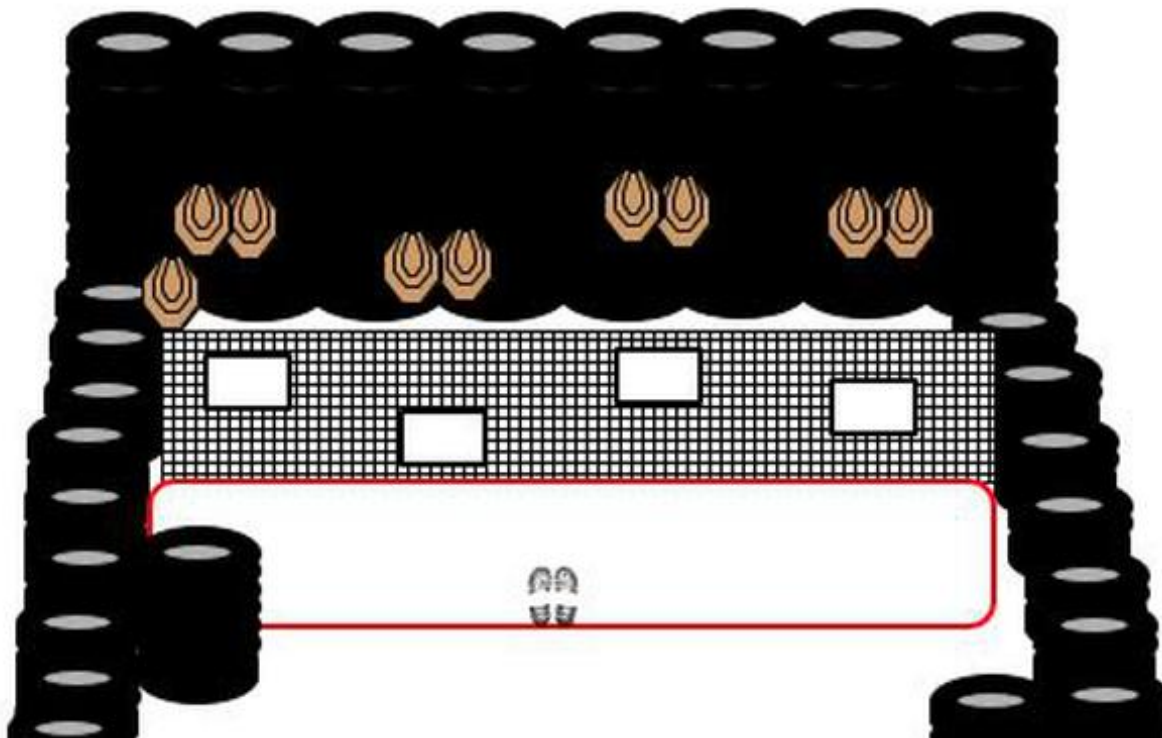

5. Sierra-5

CoF	Comstock - Medium	Points	90 p
Targets	9 paper, Total 9 targets	Min rounds	18
Firearm	Mini Rifle	Match-%	21.43%

Procedure	Shooter standing with heels touching mark.
Starting position	Rifle, option 2.
Firearm ready condition	
Start on	Audible signal
Stop on	Last shot
Penalties	As per current edition of rules
Safety angles	L/R 90 degrees
Setup notes