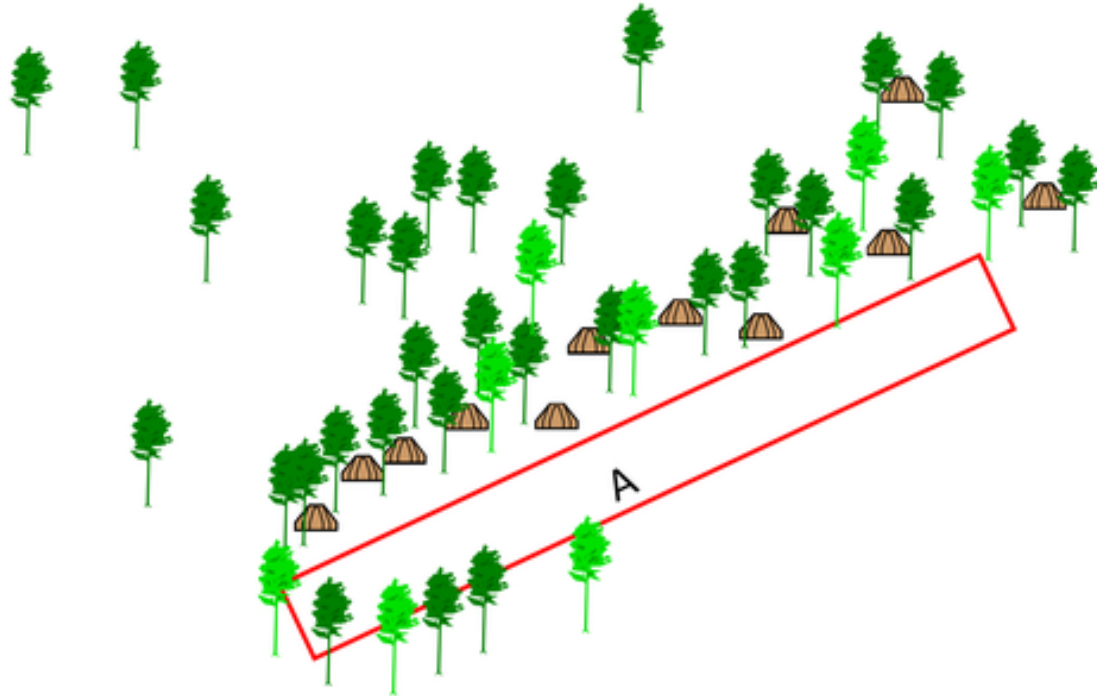

5. ECHO

CoF	Comstock - Medium	Points	60 p
Targets	12 paper, Total 12 targets	Min rounds	12
Firearm	Rifle	Match-%	15.00%

Procedure	
Starting position	Option 1
Firearm ready condition	
Start on	Audible signal
Stop on	Last shot
Penalties	As per current edition of rules
Safety angles	L/R
Setup notes