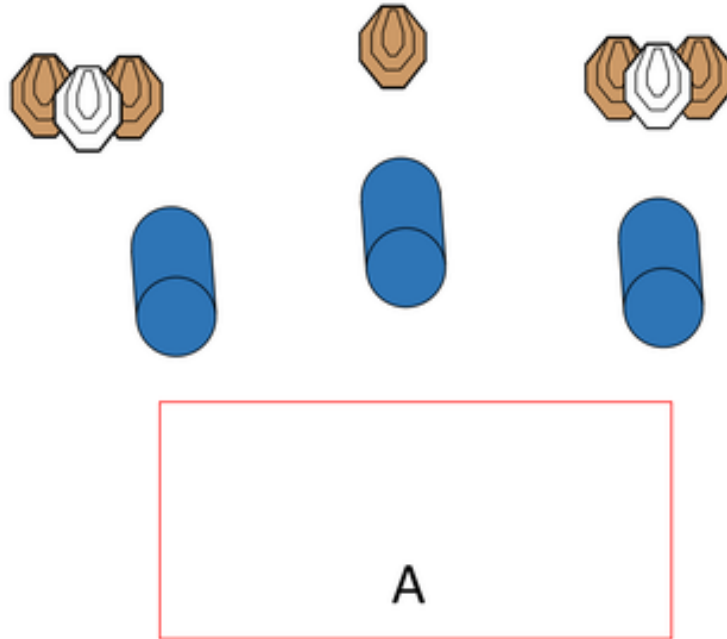

1. ALFA

CoF	Comstock - Short	Points	50 p
Targets	5 paper, 2 no-shoot, Total 5 targets	Min rounds	10
Firearm	Rifle	Match-%	12.50%

Procedure	
Starting position	Option 2
Firearm ready condition	
Start on	Audible signal
Stop on	Last shot
Penalties	As per current edition of rules
Safety angles	L/R
Setup notes	

2. BRAVO

CoF	Comstock - Medium	Points	80 p
Targets	8 paper, Total 8 targets	Min rounds	16
Firearm	Rifle	Match-%	20.00%

Procedure	
Starting position	Option 1
Firearm ready condition	
Start on	Audible signal
Stop on	Last shot
Penalties	As per current edition of rules
Safety angles	L/R
Setup notes	