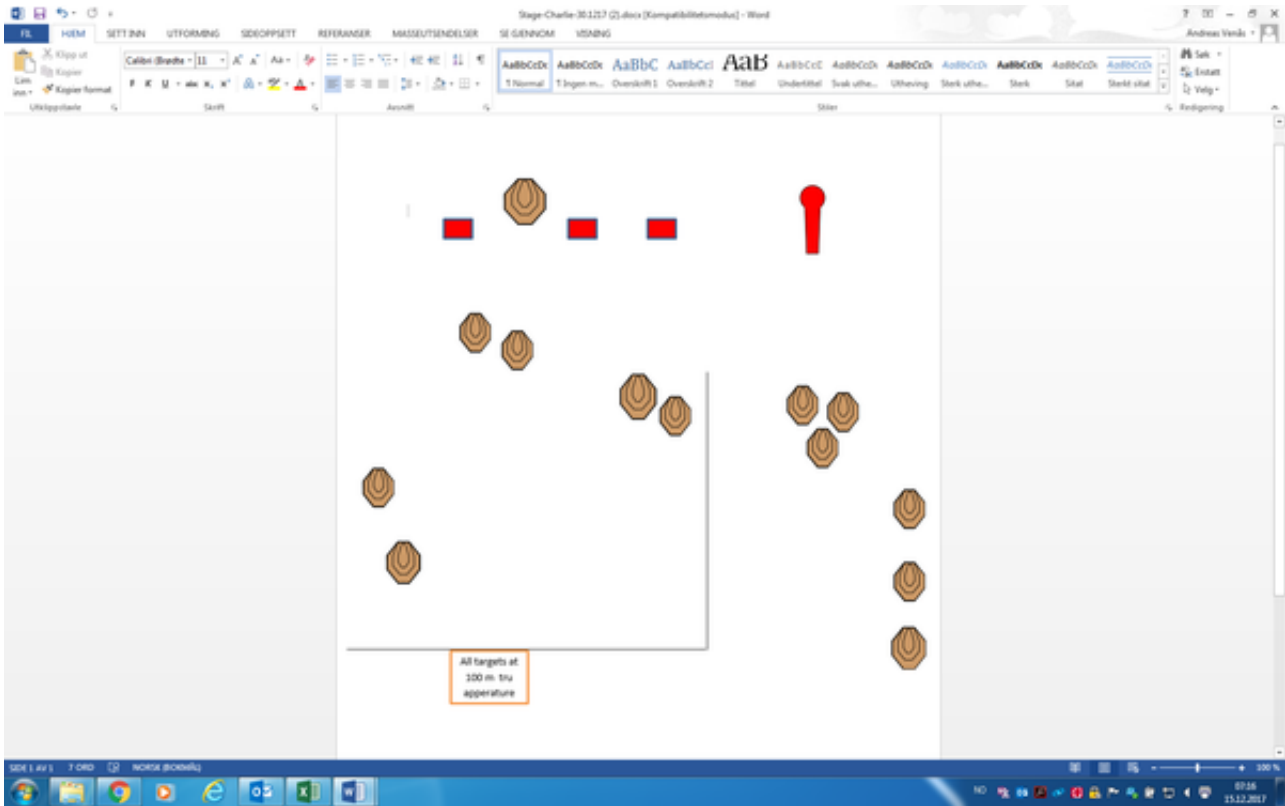

1. ALFA

CoF	Comstock - Short	Points	50 p
Targets	5 paper, 2 no-shoot, Total 5 targets	Min rounds	10
Firearm	Rifle	Match-%	12.50%

Procedure	
Starting position	Option 2
Firearm ready condition	
Start on	Audible signal
Stop on	Last shot
Penalties	As per current edition of rules
Safety angles	L/R
Setup notes	

2. BRAVO

CoF	Comstock - Medium	Points	80 p
Targets	8 paper, Total 8 targets	Min rounds	16
Firearm	Rifle	Match-%	20.00%

Procedure	
Starting position	Option 1
Firearm ready condition	
Start on	Audible signal
Stop on	Last shot
Penalties	As per current edition of rules
Safety angles	L/R
Setup notes	

3. CHARLIE

CoF	Comstock - Long	Points	150 p
Targets	13 paper, 4 popper, 3 no-shoot, Total 17 targets	Min rounds	30
Firearm	Rifle	Match-%	37.50%

Procedure	
Starting position	Option 3
Firearm ready condition	
Start on	Audible signal
Stop on	Last shot
Penalties	As per current edition of rules
Safety angles	L/R
Setup notes	

4. DELTA

Stage Delta

fault line

Box a

CoF	Comstock - Medium	Points	60 p
Targets	6 paper, Total 6 targets	Min rounds	12
Firearm	Rifle	Match-%	15.00%

Procedure	
Starting position	Option1
Firearm ready condition	
Start on	Audible signal
Stop on	Last shot
Penalties	As per current edition of rules
Safety angles	L/R
Setup notes	