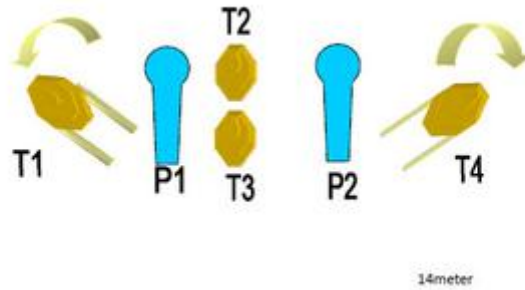

1.1

STATION 1
 Short: 40
 Points: 8
 Rounds: 4 IPSC Targets
 Distance: 14 m
 Starting position: Start by the table.
 Procedure: IPSC Targets T1+T2 must be engaged above the table.
 IPSC Targets T3+T4 must be engaged under the table.

CoF	Comstock - Short	Points	40 p
Targets	4 paper, Total 4 targets	Min rounds	8
Firearm	Handgun	Match-%	7.41%

Procedure	Start: Standing behind table. IPSC Targets T1+T2 must be engaged above table. IPSC Targets T3+T4 must be engaged under table.
Starting position	Gun loaded & holstered
Firearm ready condition	
Start on	Audible signal
Stop on	Last shot
Penalties	As per current edition of rules
Safety angles	L/R
Setup notes	

2. 2

STATION 2
 Short: 50
 Points: 10
 Rounds: 4 IPSC Targets + 2 IPSC Popper
 Targets: 14 m
 Distance:

Starting position:

Procedure: IPSC Popper 1 releases moving IPSC Target 1.
 IPSC Popper 2 releases moving IPSC Target 4.
 Moving IPSC Targets remain visible at rest.