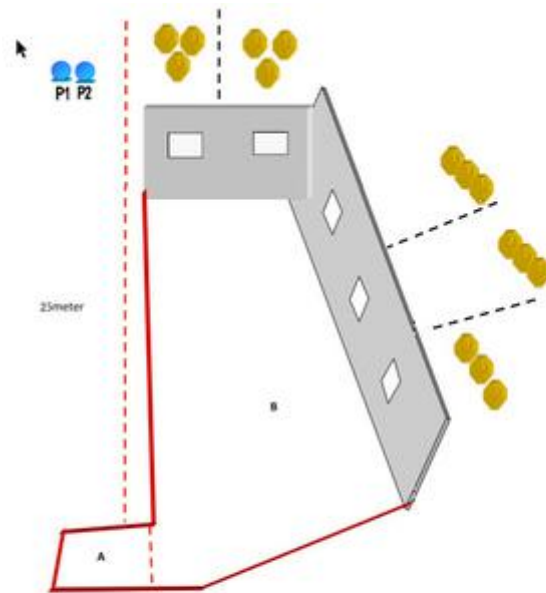

2. 2

STATION 2
 Short: 50
 Points: 10
 Rounds: 4 IPSC Targets + 2 IPSC Popper
 Targets: 14 m
 Distance:

Starting position:

Procedure: IPSC Popper 1 releases moving IPSC Target 1.
 IPSC Popper 2 releases moving IPSC Target 4.
 Moving IPSC Targets remain visible at rest.

3. 3

14meter

STATION 3

Short
 Points: 60
 Rounds: 12
 Targets: 6 IPSC Targets
 Distance: 14 m

Starting position:

Procedure: Engage targets T1-T3 with a minimum of 2 rounds each.
 Perform mandatory reload.
 Engage targets T4-T6 with a minimum of 2 rounds each.

CoF	Comstock - Short	Points	60 p
Targets	6 paper, Total 6 targets	Min rounds	12
Firearm	Handgun	Match-%	11.11%

Procedure	Engage targets T1-T3 with a minimum of 2 rounds each. Perform mandatory reload. Engage targets T4-T6 with a minimum of 2 rounds each.
Starting position	Gun loaded & holstered
Firearm ready condition	
Start on	Audible signal
Stop on	Last shot
Penalties	As per current edition of rules
Safety angles	L/R
Setup notes	

4. 4

STATION 4
 Long: 160
 Points: 160
 Rounds: 32
 Targets: 15 IPSC Targets + 2 IPSC Plates
 Distance: 7-25 m
 Starting position: Standing in area A.
 Procedure: IPSC Plates P1 + P2 must only be engaged from area A.
 IPSC Targets T1 to T15 must only be engaged in area B.
 In area B: All targets must be engaged through the apertures.