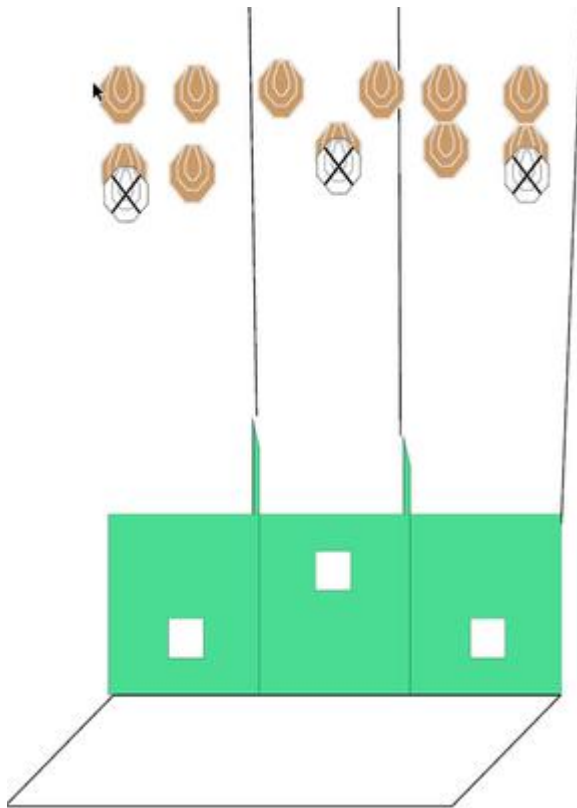

5.5

STATION 5

Medium
Points: 110
Rounds: 22
Targets: 11 IPSC Targets
Distance: 15 m
Starting position:
Procedure:

CoF	Comstock - Medium	Points	110 p
Targets	11 paper, 3 no-shoot, Total 11 targets	Min rounds	22
Firearm	Handgun	Match-%	20.37%

Procedure	
Starting position	Gun loaded & holstered
Firearm ready condition	
Start on	Audible signal
Stop on	Last shot
Penalties	As per current edition of rules
Safety angles	L/R
Setup notes