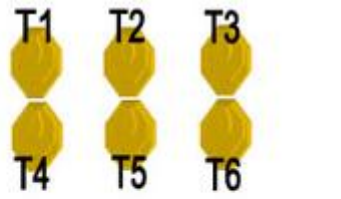

3. 3

14meter

STATION 3

Short
Points: 60
Rounds: 12
Targets: 6 IPSC Targets
Distance: 14 m

Starting position:

Procedure: Engage targets T1-T3 with a minimum of 2 rounds each.
Perform mandatory reload.
Engage targets T4-T6 with a minimum of 2 rounds each.

CoF	Comstock - Short	Points	60 p
Targets	6 paper, Total 6 targets	Min rounds	12
Firearm	Handgun	Match-%	11.11%

Procedure	Engage targets T1-T3 with a minimum of 2 rounds each. Perform mandatory reload. Engage targets T4-T6 with a minimum of 2 rounds each.
Starting position	Gun loaded & holstered
Firearm ready condition	
Start on	Audible signal
Stop on	Last shot
Penalties	As per current edition of rules
Safety angles	L/R
Setup notes