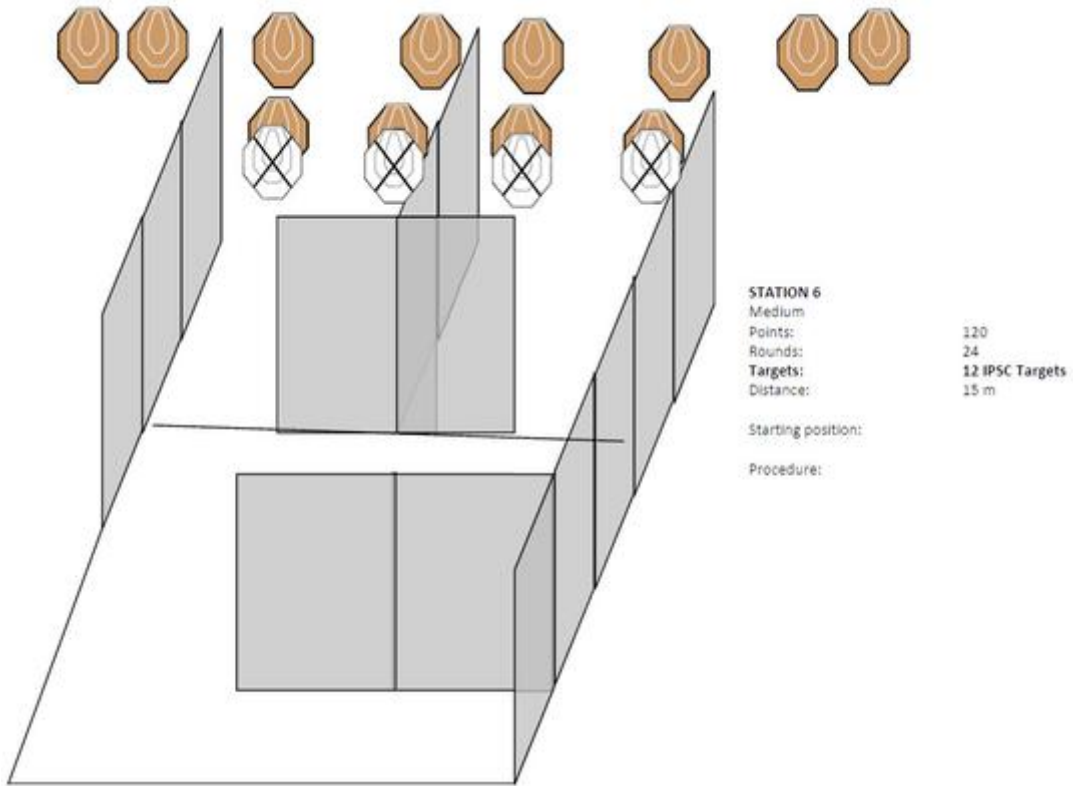

6. 6

CoF	Comstock - Medium	Points	120 p
Targets	12 paper, 4 no-shoot, Total 12 targets	Min rounds	24
Firearm	Handgun	Match-%	22.22%

Procedure	
Starting position	Gun loaded & holstered
Firearm ready condition	
Start on	Audible signal
Stop on	Last shot
Penalties	As per current edition of rules
Safety angles	L/R
Setup notes