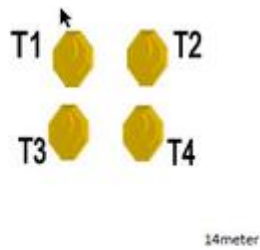

1.1

STATION 1
 Short: 40
 Points: 8
 Rounds: 4 IPSC Targets
 Distance: 14 m
 Starting position: Start by the table.
 Procedure: IPSC Targets T1+T2 must be engaged above the table.
 IPSC Targets T3+T4 must be engaged under the table.

CoF	Comstock - Short	Points	40 p
Targets	4 paper, Total 4 targets	Min rounds	8
Firearm	Handgun	Match-%	7.41%

Procedure	Start: Standing behind table. IPSC Targets T1+T2 must be engaged above table. IPSC Targets T3+T4 must be engaged under table.
Starting position	Gun loaded & holstered
Firearm ready condition	
Start on	Audible signal
Stop on	Last shot
Penalties	As per current edition of rules
Safety angles	L/R
Setup notes	

2. 2

STATION 2
 Short: 50
 Points: 10
 Rounds: 4 IPSC Targets + 2 IPSC Popper
 Targets: 14 m
 Distance:

Starting position:

Procedure: IPSC Popper 1 releases moving IPSC Target 1.
 IPSC Popper 2 releases moving IPSC Target 4.
 Moving IPSC Targets remain visible at rest.

4. 4

STATION 4
 Long: 160
 Points: 160
 Rounds: 32
 Targets: 15 IPSC Targets + 2 IPSC Plates
 Distance: 7-25 m
 Starting position: Standing in area A.
 Procedure: IPSC Plates P1 + P2 must only be engaged from area A.
 IPSC Targets T1 to T15 must only be engaged in area B.
 In area B: All targets must be engaged through the apertures.