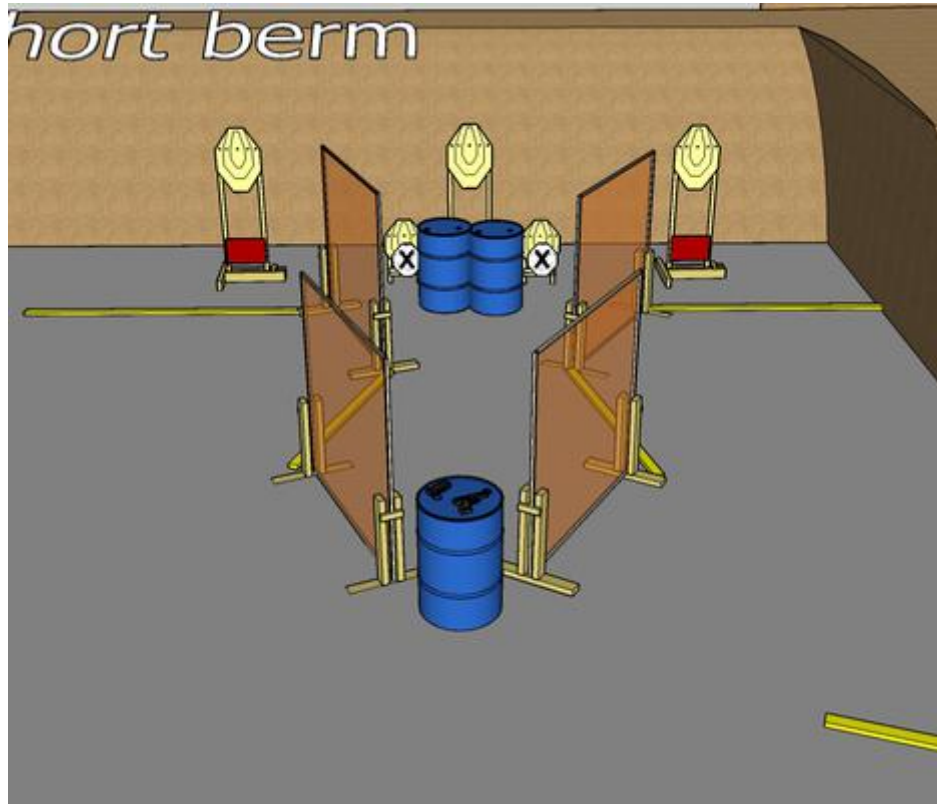

1. Stage #1

CoF	Comstock - Short	Points	50 p
Targets	5 paper, 2 no-shoot, Total 5 targets	Min rounds	10
Firearm	Handgun	Match-%	25.00%

Procedure	On start signal engage all targets sitting on chair.
Starting position	Sitting on chair with hands on table. Gun unloaded on table.
Firearm ready condition	
Start on	Audible signal
Stop on	Last shot
Penalties	As per current edition of rules
Safety angles	Left: Tape, end of building. Right: 90 deg. when facing berm. Vertical: Top of berm.
Setup notes	

2. Stage #2

CoF	Comstock - Short	Points	50 p
Targets	5 paper, 2 no-shoot, Total 5 targets	Min rounds	10
Firearm	Handgun	Match-%	25.00%

Procedure	On start signal engage all targets as they become visible within the demarcated area. Red/white tape = walls extending up/down to infinity.
Starting position	Gun loaded on barrel. Standing relaxed behind barrel.
Firearm ready condition	
Start on	Audible signal
Stop on	Last shot
Penalties	As per current edition of rules
Safety angles	Left: Tape, end of building. Right: 90 deg. when facing berm. Vertical: Top of berm
Setup notes	

3. Stage #3

CoF	Comstock - Short	Points	50 p
Targets	5 paper, 2 no-shoot, Total 5 targets	Min rounds	10
Firearm	Handgun	Match-%	25.00%

Procedure	On start signal engage all targets as they become visible within the demarcated area.
Starting position	Gun loaded on barrel. Standing relaxed behind barrel.
Firearm ready condition	
Start on	Audible signal
Stop on	Last shot
Penalties	As per current edition of rules
Safety angles	Left/right: 90 deg. when facing berm. Vertical: Top of berm (logs).
Setup notes	