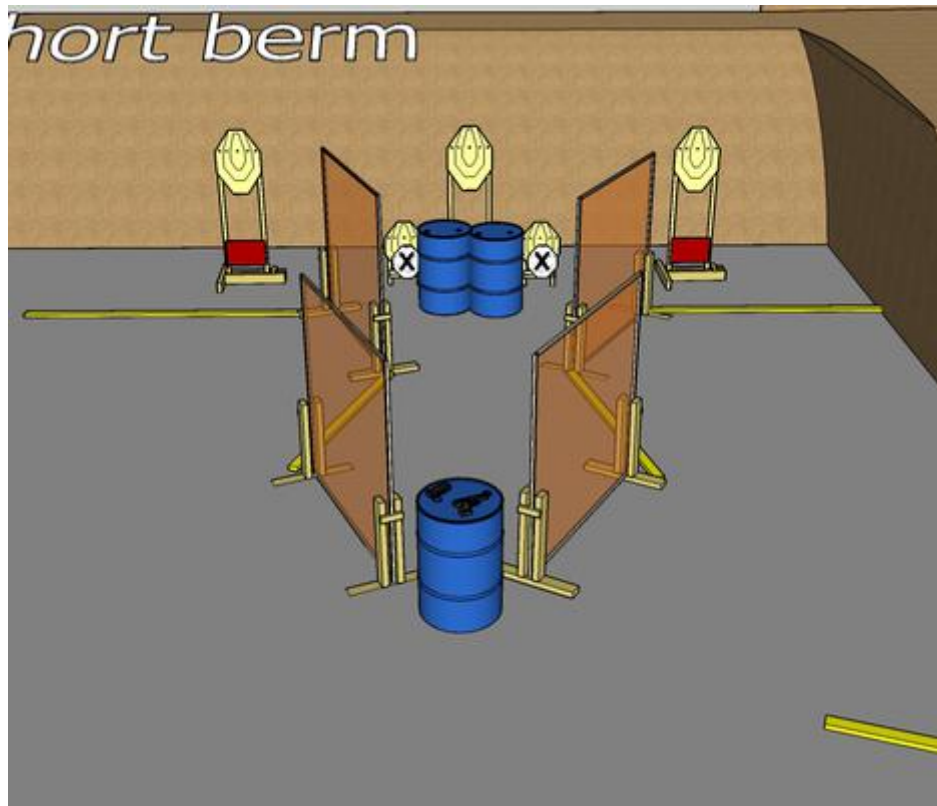

1. Stage #1

CoF	Comstock - Short	Points	50 p
Targets	5 paper, 2 no-shoot, Total 5 targets	Min rounds	10
Firearm	Handgun	Match-%	25.00%

Procedure	On start signal engage all targets sitting on chair.
Starting position	Sitting on chair with hands on table. Gun unloaded on table.
Firearm ready condition	
Start on	Audible signal
Stop on	Last shot
Penalties	As per current edition of rules
Safety angles	Left: Tape, end of building. Right: 90 deg. when facing berm. Vertical: Top of berm.
Setup notes	

2. Stage #2

CoF	Comstock - Short	Points	50 p
Targets	5 paper, 2 no-shoot, Total 5 targets	Min rounds	10
Firearm	Handgun	Match-%	25.00%

Procedure	On start signal engage all targets as they become visible within the demarcated area. Red/white tape = walls extending up/down to infinity.
Starting position	Gun loaded on barrel. Standing relaxed behind barrel.
Firearm ready condition	
Start on	Audible signal
Stop on	Last shot
Penalties	As per current edition of rules
Safety angles	Left: Tape, end of building. Right: 90 deg. when facing berm. Vertical: Top of berm
Setup notes	

3. Stage #3

CoF	Comstock - Short	Points	50 p
Targets	5 paper, 2 no-shoot, Total 5 targets	Min rounds	10
Firearm	Handgun	Match-%	25.00%

Procedure	On start signal engage all targets as they become visible within the demarcated area.
Starting position	Gun loaded on barrel. Standing relaxed behind barrel.
Firearm ready condition	
Start on	Audible signal
Stop on	Last shot
Penalties	As per current edition of rules
Safety angles	Left/right: 90 deg. when facing berm. Vertical: Top of berm (logs).
Setup notes	