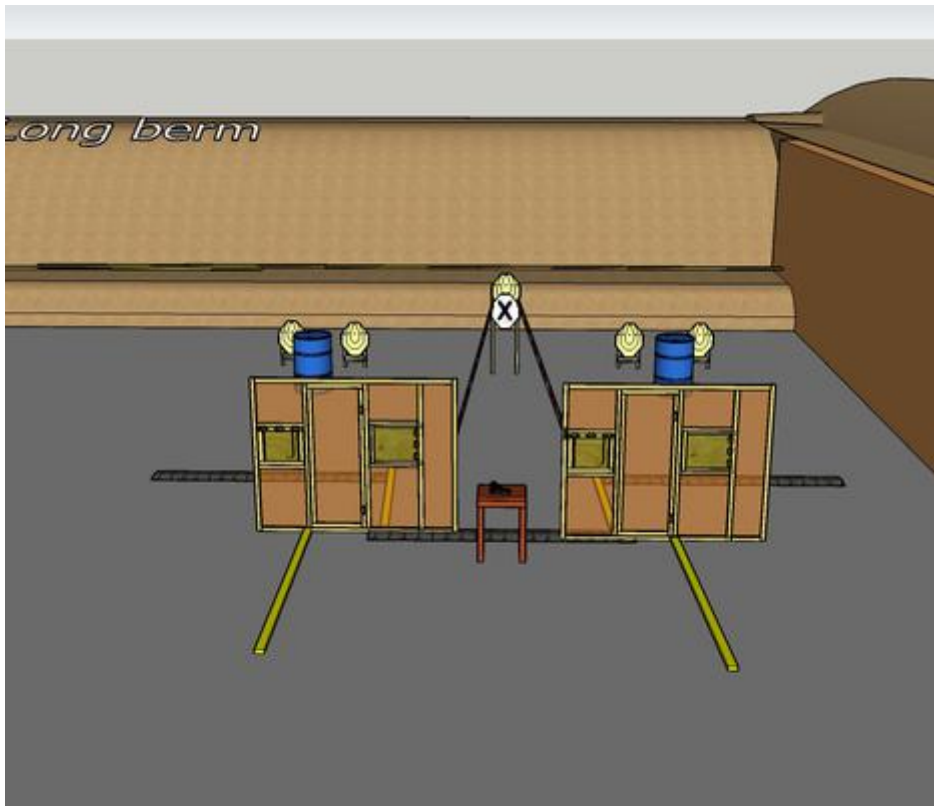

4. Stage #4

CoF	Comstock - Short	Points	50 p
Targets	5 paper, 1 no-shoot, Total 5 targets	Min rounds	10
Firearm	Handgun	Match-%	25.00%

Procedure	On start signal engage all targets as they become visible within the demarcated area. Red/white tape = walls extending up/down to infinity.
Starting position	Gun loaded on table. Standing relaxed behind table.
Firearm ready condition	
Start on	Audible signal
Stop on	Last shot
Penalties	As per current edition of rules
Safety angles	Left/right: 90 deg. when facing berm. Vertical: Top of berm (logs).
Setup notes