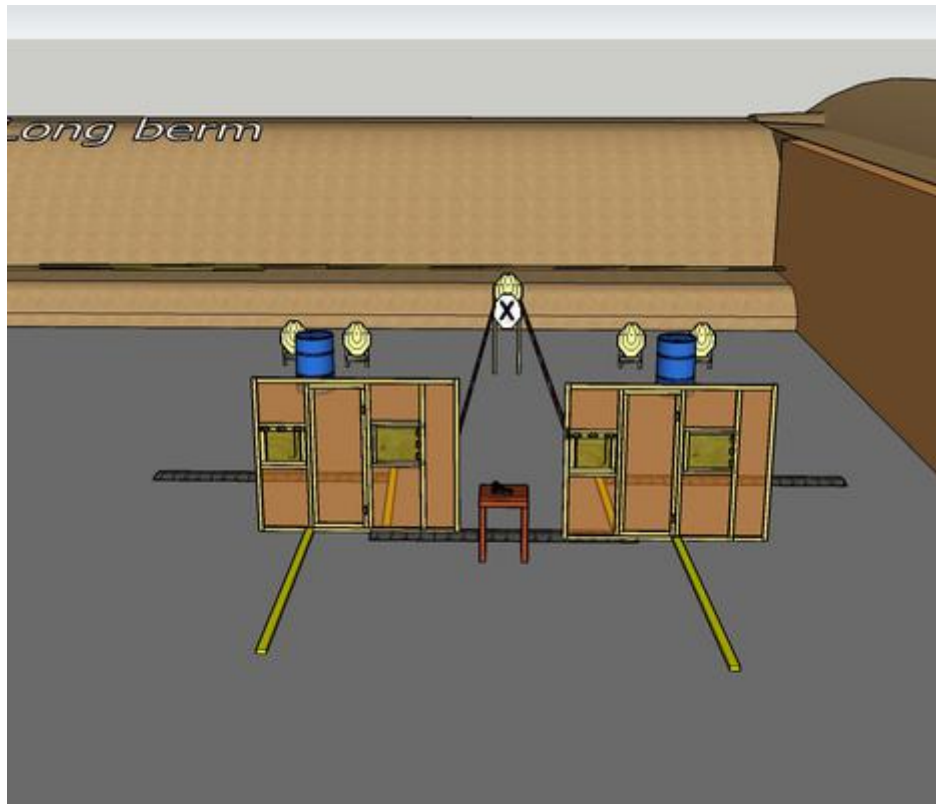

4. Stage #4

CoF	Comstock - Short	Points	50 p
Targets	5 paper, 1 no-shoot, Total 5 targets	Min rounds	10
Firearm	Handgun	Match-%	25.00%

Procedure	On start signal engage all targets as they become visible within the demarcated area. Red/white tape = walls extending up/down to infinity.
Starting position	Gun loaded on table. Standing relaxed behind table.
Firearm ready condition	
Start on	Audible signal
Stop on	Last shot
Penalties	As per current edition of rules
Safety angles	Left/right: 90 deg. when facing berm. Vertical: Top of berm (logs).
Setup notes