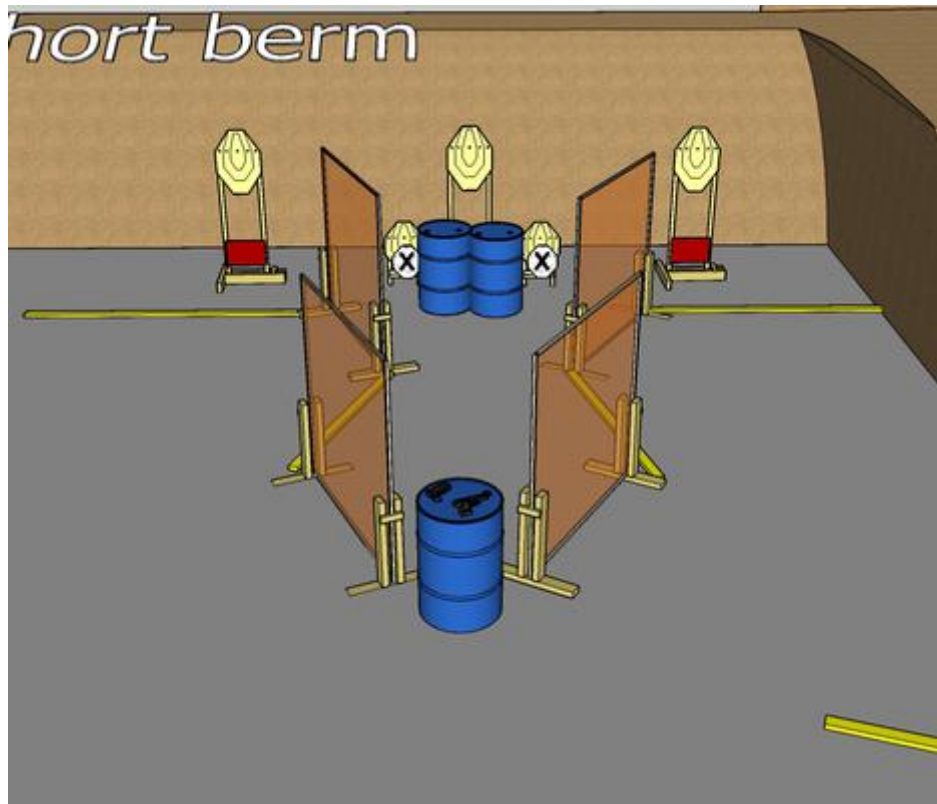

1. Stage #1

CoF	Comstock - Short	Points	50 p
Targets	5 paper, 2 no-shoot, Total 5 targets	Min rounds	10
Firearm	Handgun	Match-%	25.00%

Procedure	On start signal engage all targets sitting on chair.
Starting position	Sitting on chair with hands on table. Gun unloaded on table.
Firearm ready condition	
Start on	Audible signal
Stop on	Last shot
Penalties	As per current edition of rules
Safety angles	Left: Tape, end of building. Right: 90 deg. when facing berm. Vertical: Top of berm.
Setup notes	

2. Stage #2

CoF	Comstock - Short	Points	50 p
Targets	5 paper, 2 no-shoot, Total 5 targets	Min rounds	10
Firearm	Handgun	Match-%	25.00%

Procedure	On start signal engage all targets as they become visible within the demarcated area. Red/white tape = walls extending up/down to infinity.
Starting position	Gun loaded on barrel. Standing relaxed behind barrel.
Firearm ready condition	
Start on	Audible signal
Stop on	Last shot
Penalties	As per current edition of rules
Safety angles	Left: Tape, end of building. Right: 90 deg. when facing berm. Vertical: Top of berm
Setup notes	

3. Stage #3

CoF	Comstock - Short	Points	50 p
Targets	5 paper, 2 no-shoot, Total 5 targets	Min rounds	10
Firearm	Handgun	Match-%	25.00%

Procedure	On start signal engage all targets as they become visible within the demarcated area.
Starting position	Gun loaded on barrel. Standing relaxed behind barrel.
Firearm ready condition	
Start on	Audible signal
Stop on	Last shot
Penalties	As per current edition of rules
Safety angles	Left/right: 90 deg. when facing berm. Vertical: Top of berm (logs).
Setup notes	