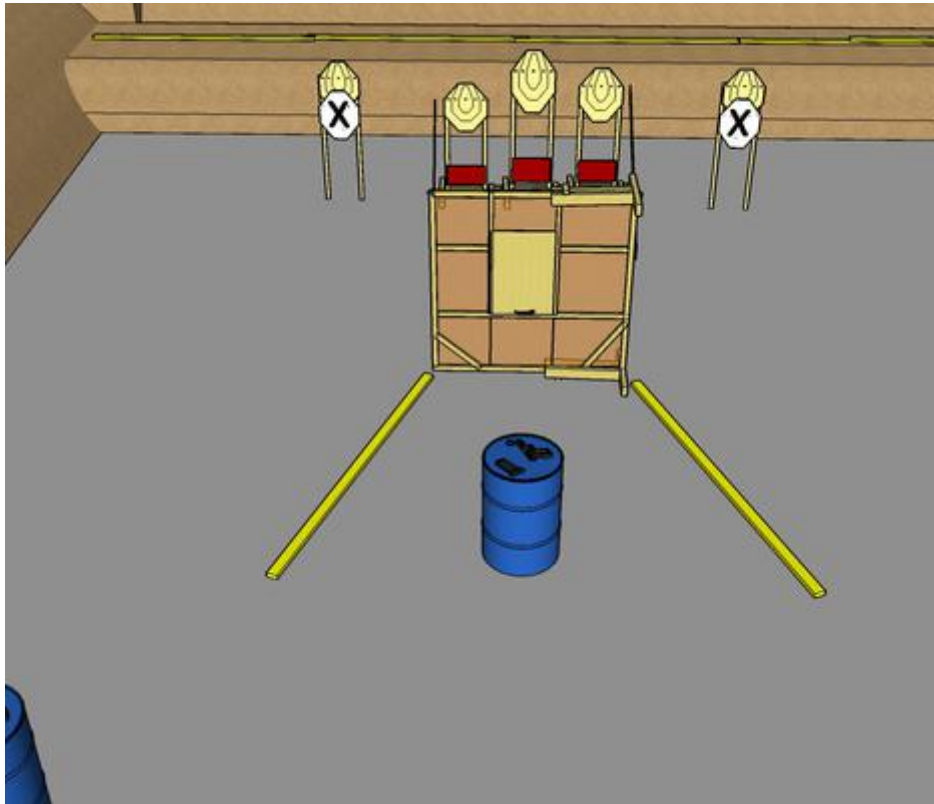

1. Stage #1

CoF	Comstock - Short	Points	50 p
Targets	5 paper, 2 no-shoot, Total 5 targets	Min rounds	10
Firearm	Handgun	Match-%	25.00%

Procedure	On start signal engage all targets sitting on chair.
Starting position	Sitting on chair with hands on table. Gun unloaded on table.
Firearm ready condition	
Start on	Audible signal
Stop on	Last shot
Penalties	As per current edition of rules
Safety angles	Left: Tape, end of building. Right: 90 deg. when facing berm. Vertical: Top of berm.
Setup notes	

2. Stage #2

CoF	Comstock - Short	Points	50 p
Targets	5 paper, 2 no-shoot, Total 5 targets	Min rounds	10
Firearm	Handgun	Match-%	25.00%

Procedure	On start signal engage all targets as they become visible within the demarcated area. Red/white tape = walls extending up/down to infinity.
Starting position	Gun loaded on barrel. Standing relaxed behind barrel.
Firearm ready condition	
Start on	Audible signal
Stop on	Last shot
Penalties	As per current edition of rules
Safety angles	Left: Tape, end of building. Right: 90 deg. when facing berm. Vertical: Top of berm
Setup notes	

3. Stage #3

CoF	Comstock - Short	Points	50 p
Targets	5 paper, 2 no-shoot, Total 5 targets	Min rounds	10
Firearm	Handgun	Match-%	25.00%

Procedure	On start signal engage all targets as they become visible within the demarcated area.
Starting position	Gun loaded on barrel. Standing relaxed behind barrel.
Firearm ready condition	
Start on	Audible signal
Stop on	Last shot
Penalties	As per current edition of rules
Safety angles	Left/right: 90 deg. when facing berm. Vertical: Top of berm (logs).
Setup notes	