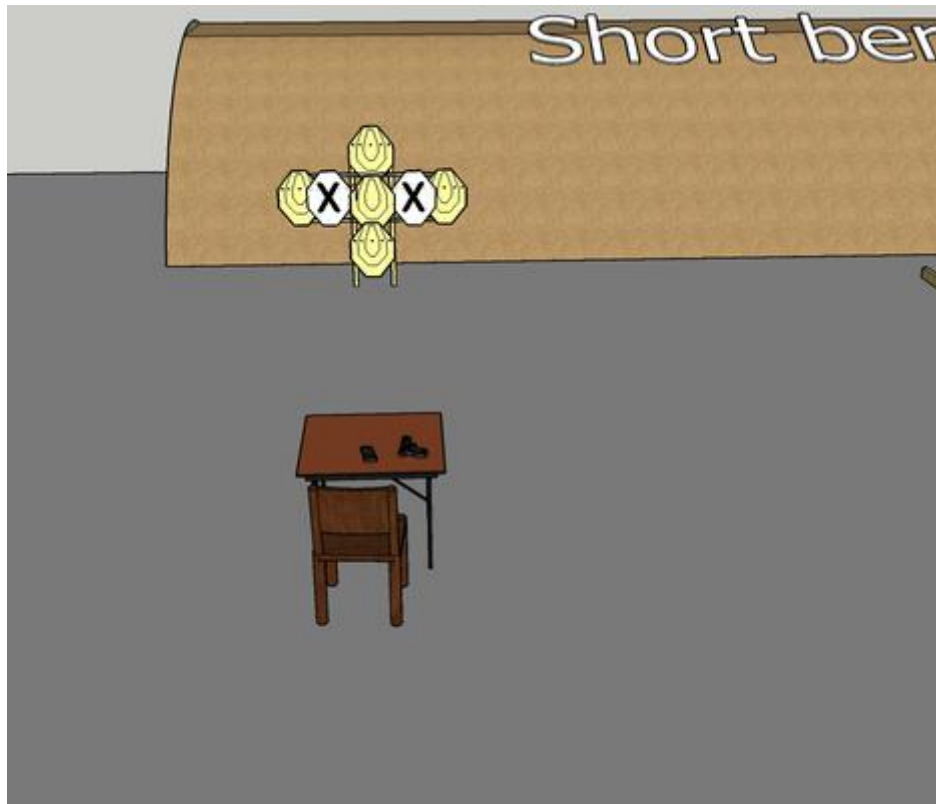

1. Stage #1

CoF	Comstock - Short	Points	50 p
Targets	5 paper, 2 no-shoot, Total 5 targets	Min rounds	10
Firearm	Handgun	Match-%	25.00%

Procedure	On start signal engage all targets sitting on chair.
Starting position	Sitting on chair with hands on table. Gun unloaded on table.
Firearm ready condition	
Start on	Audible signal
Stop on	Last shot
Penalties	As per current edition of rules
Safety angles	Left: Tape, end of building. Right: 90 deg. when facing berm. Vertical: Top of berm.
Setup notes	

2. Stage #2

CoF	Comstock - Short	Points	50 p
Targets	5 paper, 2 no-shoot, Total 5 targets	Min rounds	10
Firearm	Handgun	Match-%	25.00%

Procedure	On start signal engage all targets as they become visible within the demarcated area. Red/white tape = walls extending up/down to infinity.
Starting position	Gun loaded on barrel. Standing relaxed behind barrel.
Firearm ready condition	
Start on	Audible signal
Stop on	Last shot
Penalties	As per current edition of rules
Safety angles	Left: Tape, end of building. Right: 90 deg. when facing berm. Vertical: Top of berm
Setup notes	