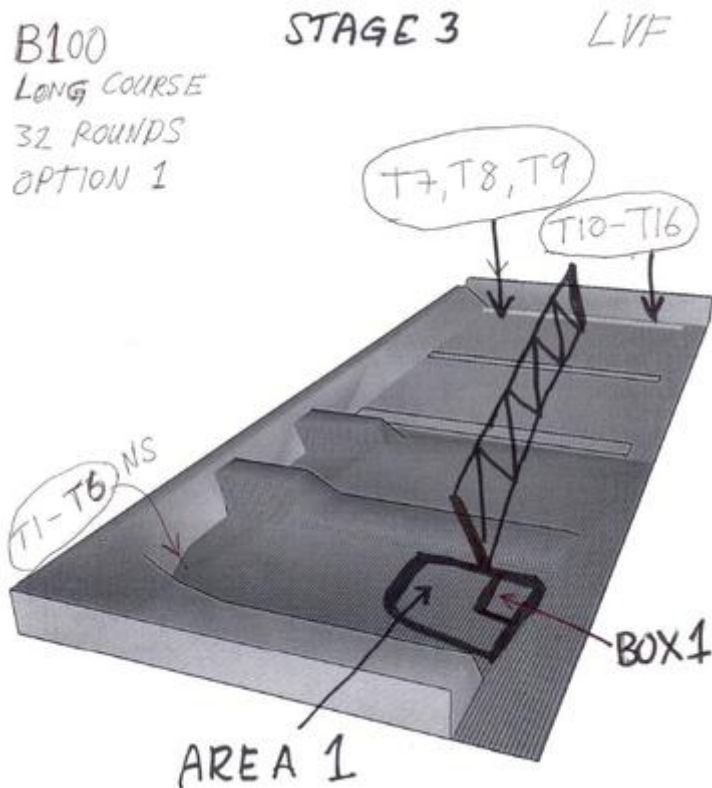

# 1. A300

CoF	Comstock - Medium	Points	80 p
Targets	8 paper, Total 8 targets	Min rounds	16
Firearm	Rifle	Match-%	23.53%

Procedure	On audible signal, engage all targets. Targets T1, T2, T3 and T4 can only be engaged from Area 1 (Left opening). Targets T5, T6, T7 and T8 can only be engaged from Area 2 (Right opening).
Starting position	Anywhere within Area 1 or Area 2.
Firearm ready condition	Option 3
Start on	Audible signal
Stop on	Last shot
Penalties	As per current edition of rules
Safety angles	L/R
Setup notes	

## 2. B5

CoF	Comstock - Medium	Points	100 p
Targets	10 paper, 4 no-shoot, Total 10 targets	Min rounds	20
Firearm	Rifle	Match-%	29.41%

Procedure	On audible signal, engage all targets. Mandatory Reload between first and last shot. When a mandatory reload is required, it must be completed after the competitor shoots at his first target, and before he shoots at his final target. Violations are subject to one procedural penalty.
Starting position	Marking to the left
Firearm ready condition	Option 1
Start on	Audible signal
Stop on	Last shot
Penalties	As per current edition of rules
Safety angles	L/R
Setup notes	

### 3. B100

CoF	Comstock - Long	Points	160 p
Targets	16 paper, 3 no-shoot, Total 16 targets	Min rounds	32
Firearm	Rifle	Match-%	47.06%

Procedure	Start anywhere in Area 1. Targets T1-T9 are ONLY visible from Area 1. Targets T10-T16 are ONLY visible from Box 1.
Starting position	Option 1
Firearm ready condition	Option 1
Start on	Audible signal
Stop on	Last shot
Penalties	As per current edition of rules
Safety angles	L/R
Setup notes	