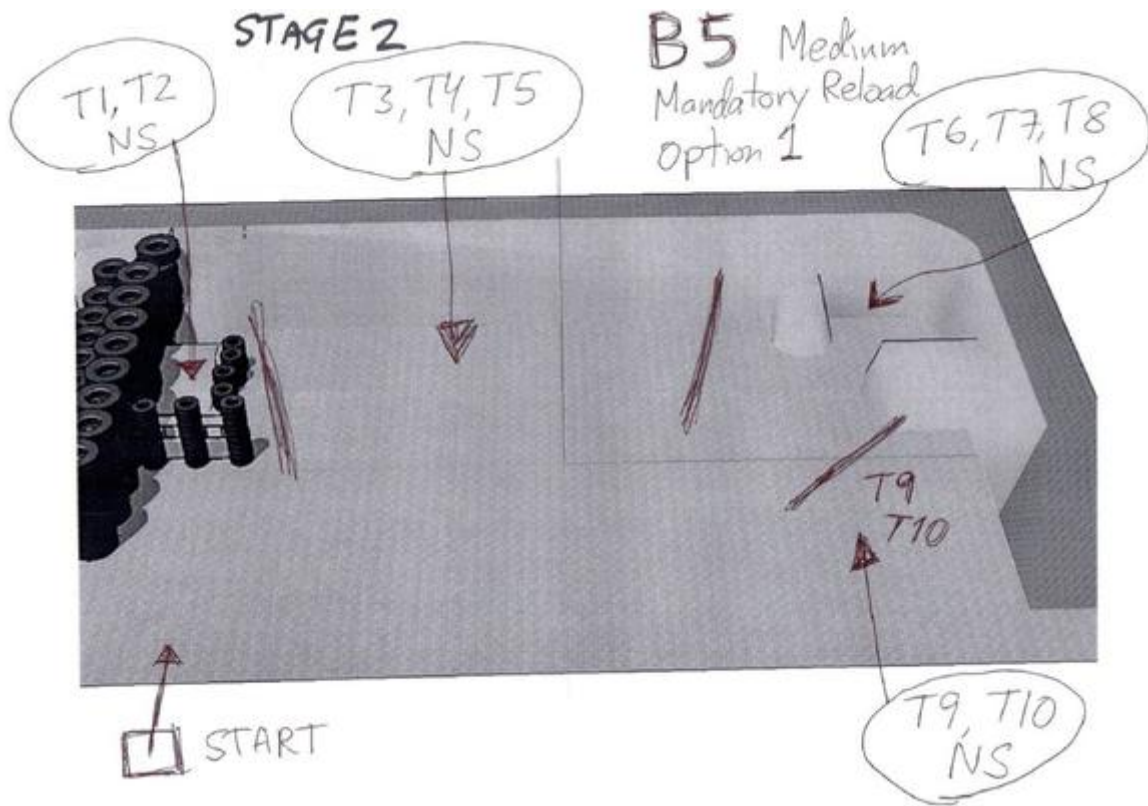

# 1. A300

CoF	Comstock - Medium	Points	80 p
Targets	8 paper, Total 8 targets	Min rounds	16
Firearm	Rifle	Match-%	23.53%

Procedure	On audible signal, engage all targets. Targets T1, T2, T3 and T4 can only be engaged from Area 1 (Left opening). Targets T5, T6, T7 and T8 can only be engaged from Area 2 (Right opening).
Starting position	Anywhere within Area 1 or Area 2.
Firearm ready condition	Option 3
Start on	Audible signal
Stop on	Last shot
Penalties	As per current edition of rules
Safety angles	L/R
Setup notes	

## 2. B5

CoF	Comstock - Medium	Points	100 p
Targets	10 paper, 4 no-shoot, Total 10 targets	Min rounds	20
Firearm	Rifle	Match-%	29.41%

Procedure	On audible signal, engage all targets. Mandatory Reload between first and last shot. When a mandatory reload is required, it must be completed after the competitor shoots at his first target, and before he shoots at his final target. Violations are subject to one procedural penalty.
Starting position	Marking to the left
Firearm ready condition	Option 1
Start on	Audible signal
Stop on	Last shot
Penalties	As per current edition of rules
Safety angles	L/R
Setup notes	

### 3. B100

CoF	Comstock - Long	Points	160 p
Targets	16 paper, 3 no-shoot, Total 16 targets	Min rounds	32
Firearm	Rifle	Match-%	47.06%

Procedure	Start anywhere in Area 1. Targets T1-T9 are ONLY visible from Area 1. Targets T10-T16 are ONLY visible from Box 1.
Starting position	Option 1
Firearm ready condition	Option 1
Start on	Audible signal
Stop on	Last shot
Penalties	As per current edition of rules
Safety angles	L/R
Setup notes	