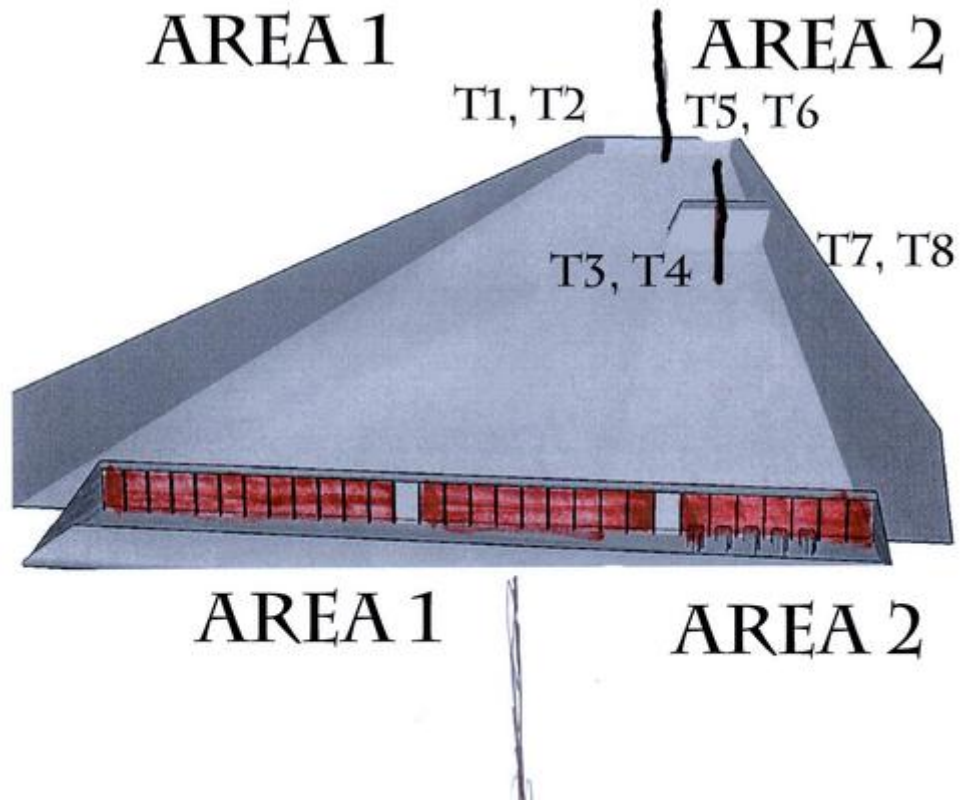

# 1. A300

CoF	Comstock - Medium	Points	80 p
Targets	8 paper, Total 8 targets	Min rounds	16
Firearm	Rifle	Match-%	23.53%

Procedure	On audible signal, engage all targets. Targets T1, T2, T3 and T4 can only be engaged from Area 1 (Left opening). Targets T5, T6, T7 and T8 can only be engaged from Area 2 (Right opening).
Starting position	Anywhere within Area 1 or Area 2.
Firearm ready condition	Option 3
Start on	Audible signal
Stop on	Last shot
Penalties	As per current edition of rules
Safety angles	L/R
Setup notes	

### 3. B100

CoF	Comstock - Long	Points	160 p
Targets	16 paper, 3 no-shoot, Total 16 targets	Min rounds	32
Firearm	Rifle	Match-%	47.06%

Procedure	Start anywhere in Area 1. Targets T1-T9 are ONLY visible from Area 1. Targets T10-T16 are ONLY visible from Box 1.
Starting position	Option 1
Firearm ready condition	Option 1
Start on	Audible signal
Stop on	Last shot
Penalties	As per current edition of rules
Safety angles	L/R
Setup notes	