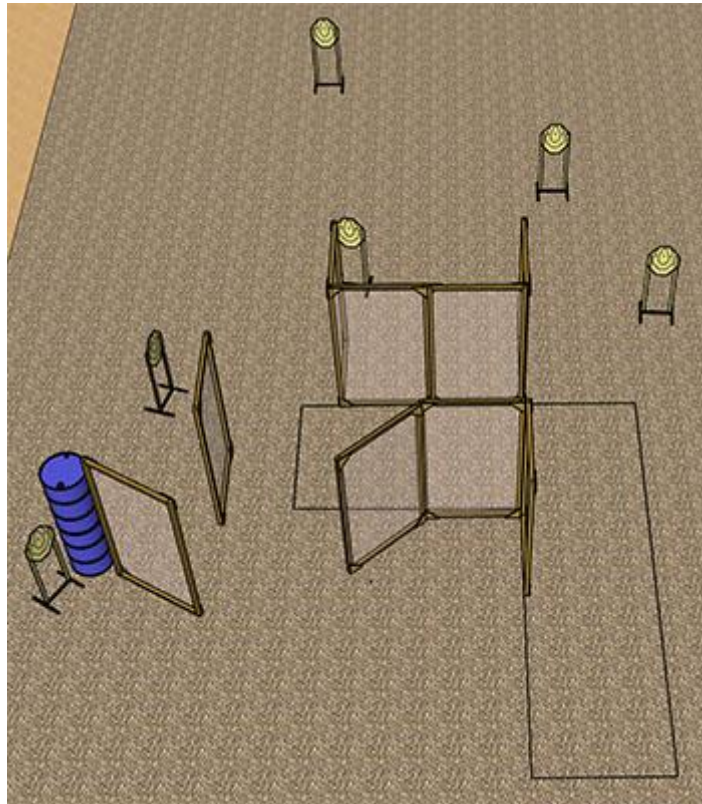

5. Etätyö

CoF	Comstock - Short	Points	60 p
Targets	6 paper, 1 no-shoot, Total 6 targets	Min rounds	12
Firearm	Handgun	Match-%	12.50%

Procedure	Strong hand only. Note for PCC, rule 14: the PCC is to be shouldered on the weak hand side, trigger pulled with the weak hand. Both hands may be on the gun
Starting position	
Firearm ready condition	Gun loaded & holstered
Start on	Audible signal
Stop on	Last shot
Penalties	As per current edition of rules
Safety angles	L/R
Setup notes