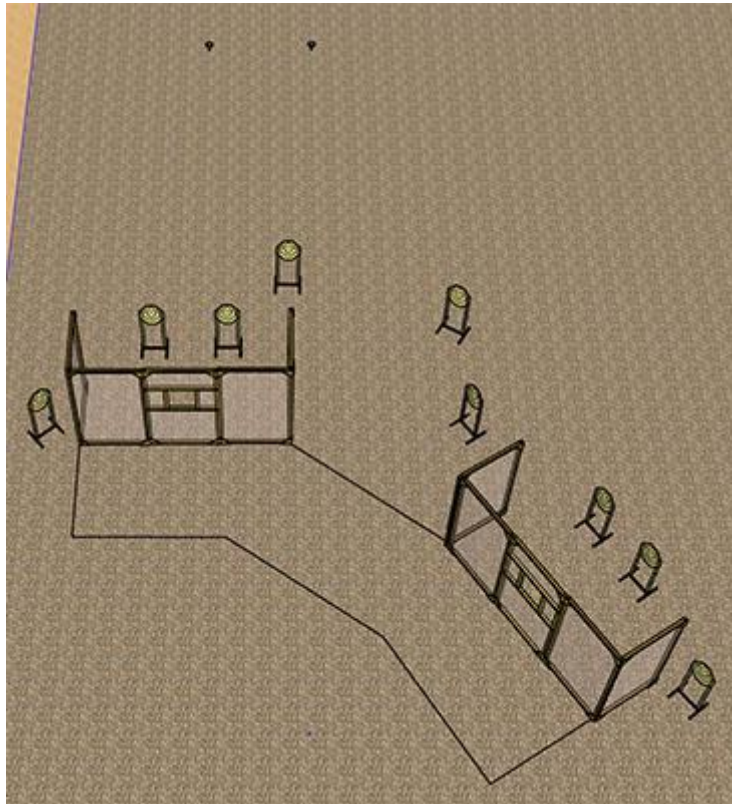

1. Talossa ja puutarhassa

No image

CoF	Comstock - Long	Points	140 p
Targets	14 paper, 4 no-shoot, Total 14 targets	Min rounds	28
Firearm	Handgun	Match-%	29.17%

Procedure	Note for PCC, rule 15: only weak hand is required to touch the wall
Starting position	Hands touching the wall at marked locations
Firearm ready condition	Gun loaded & holstered
Start on	Audible signal
Stop on	Last shot
Penalties	As per current edition of rules
Safety angles	L/R
Setup notes	

2. Aitan sivut

CoF	Comstock - Medium	Points	100 p
Targets	9 paper, 2 plates, 4 no-shoot, Total 11 targets	Min rounds	20
Firearm	Handgun	Match-%	20.83%

Procedure	
Starting position	
Firearm ready condition	Gun loaded & holstered
Start on	Audible signal
Stop on	Last shot
Penalties	As per current edition of rules
Safety angles	L/R
Setup notes	