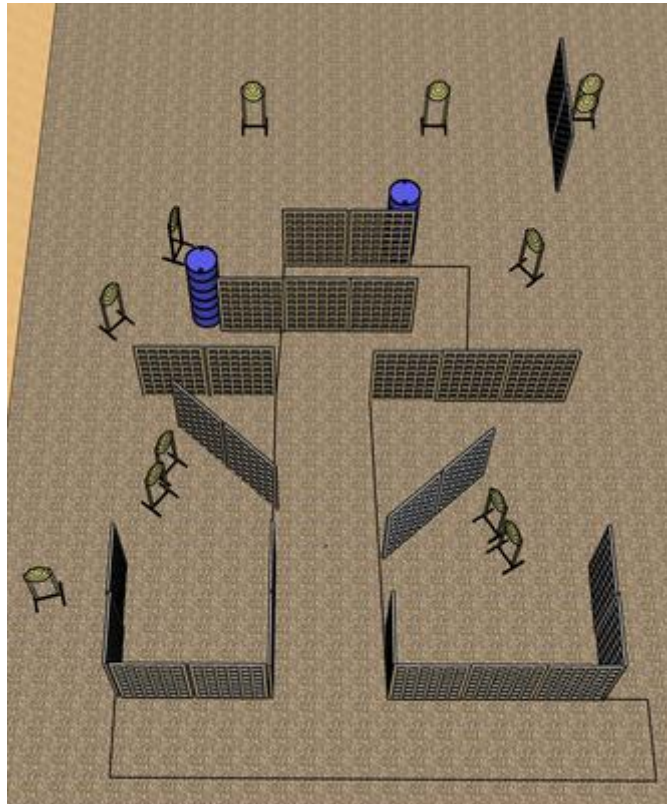

1. Talossa ja puutarhassa

No image

CoF	Comstock - Long	Points	140 p
Targets	14 paper, 4 no-shoot, Total 14 targets	Min rounds	28
Firearm	Handgun	Match-%	29.17%

Procedure	Note for PCC, rule 15: only weak hand is required to touch the wall
Starting position	Hands touching the wall at marked locations
Firearm ready condition	Gun loaded & holstered
Start on	Audible signal
Stop on	Last shot
Penalties	As per current edition of rules
Safety angles	L/R
Setup notes	

2. Aitan sivut

CoF	Comstock - Medium	Points	100 p
Targets	9 paper, 2 plates, 4 no-shoot, Total 11 targets	Min rounds	20
Firearm	Handgun	Match-%	20.83%

Procedure	
Starting position	
Firearm ready condition	Gun loaded & holstered
Start on	Audible signal
Stop on	Last shot
Penalties	As per current edition of rules
Safety angles	L/R
Setup notes	

3. Kuja

CoF	Comstock - Medium	Points	120 p
Targets	12 paper, 3 no-shoot, Total 12 targets	Min rounds	24
Firearm	Handgun	Match-%	25.00%

Procedure	
Starting position	
Firearm ready condition	Gun loaded & holstered
Start on	Audible signal
Stop on	Last shot
Penalties	As per current edition of rules
Safety angles	L/R
Setup notes	