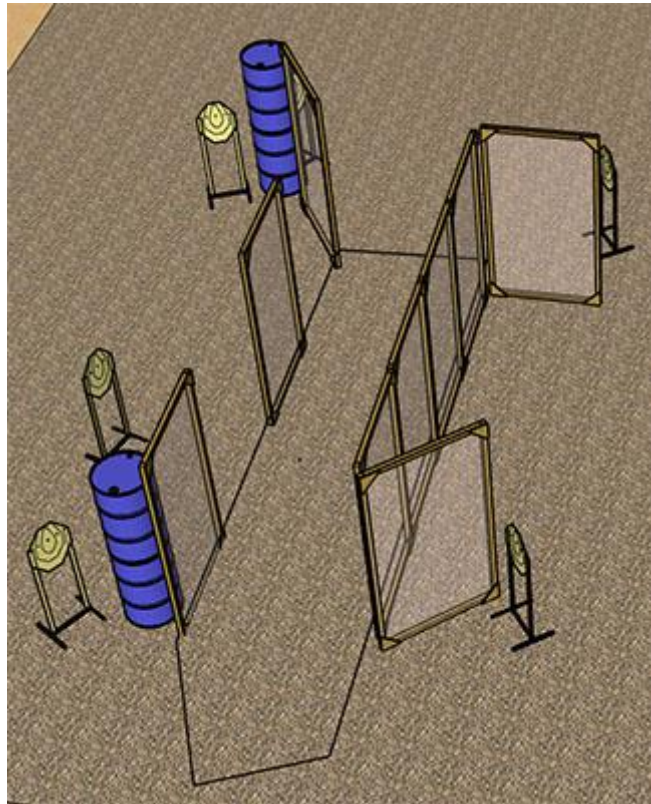

4. Lähityö

CoF	Comstock - Short	Points	60 p
Targets	6 paper, 1 no-shoot, Total 6 targets	Min rounds	12
Firearm	Handgun	Match-%	12.50%

Procedure	Weak hand only. Note for PCC, rule 14: the PCC is to be shouldered on the weak hand side, trigger pulled with the weak hand. Both hands may be on the gun
Starting position	
Firearm ready condition	Gun loaded & holstered
Start on	Audible signal
Stop on	Last shot
Penalties	As per current edition of rules
Safety angles	L/R
Setup notes