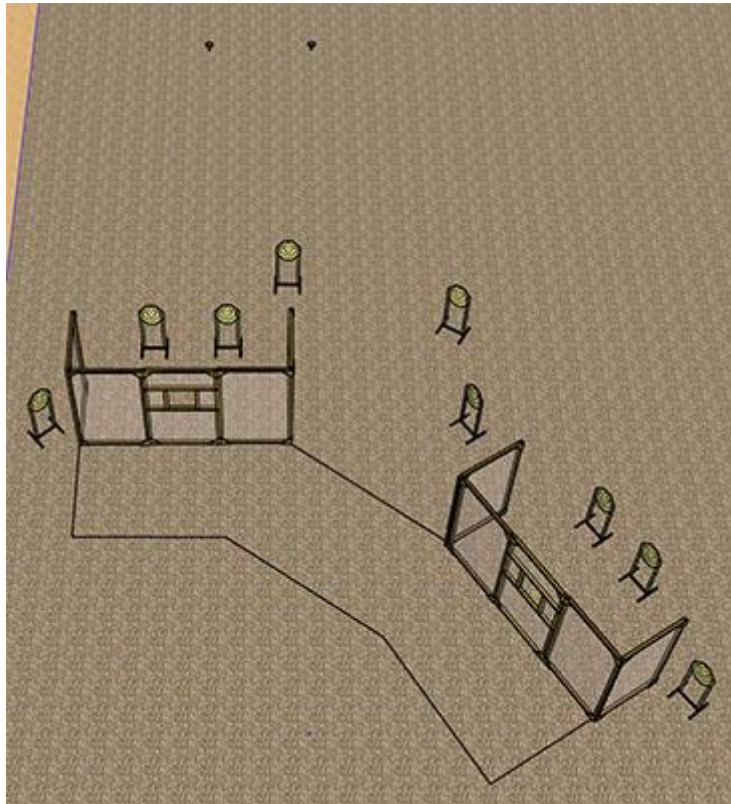

1. Talossa ja puutarhassa

No image

CoF	Comstock - Long	Points	140 p
Targets	14 paper, 4 no-shoot, Total 14 targets	Min rounds	28
Firearm	Handgun	Match-%	29.17%

Procedure	Note for PCC, rule 15: only weak hand is required to touch the wall
Starting position	Hands touching the wall at marked locations
Firearm ready condition	Gun loaded & holstered
Start on	Audible signal
Stop on	Last shot
Penalties	As per current edition of rules
Safety angles	L/R
Setup notes	

2. Aitan sivut

CoF	Comstock - Medium	Points	100 p
Targets	9 paper, 2 plates, 4 no-shoot, Total 11 targets	Min rounds	20
Firearm	Handgun	Match-%	20.83%

Procedure	
Starting position	
Firearm ready condition	Gun loaded & holstered
Start on	Audible signal
Stop on	Last shot
Penalties	As per current edition of rules
Safety angles	L/R
Setup notes	

3. Kuja

CoF	Comstock - Medium	Points	120 p
Targets	12 paper, 3 no-shoot, Total 12 targets	Min rounds	24
Firearm	Handgun	Match-%	25.00%

Procedure	
Starting position	
Firearm ready condition	Gun loaded & holstered
Start on	Audible signal
Stop on	Last shot
Penalties	As per current edition of rules
Safety angles	L/R
Setup notes	