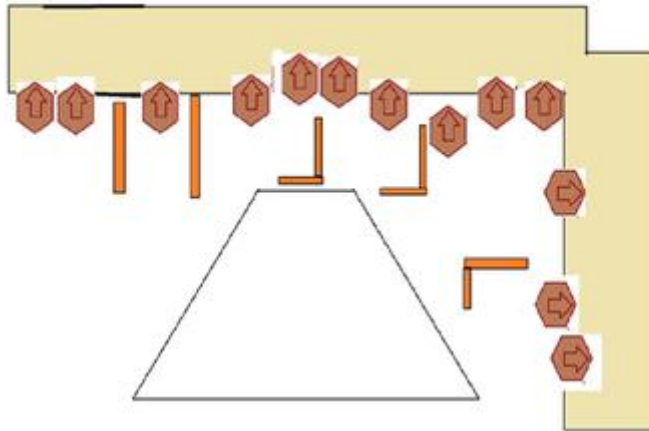

6. 50 yard Höger - Ombyggd

CoF	Comstock - Long	Points	130 p
Targets	13 paper, Total 13 targets	Min rounds	26
Firearm	Handgun	Match-%	25.00%

Procedure	On signal - Engage
Starting position	Standing
Firearm ready condition	
Start on	Audible signal
Stop on	Last shot
Penalties	
Safety angles	L/R
Setup notes