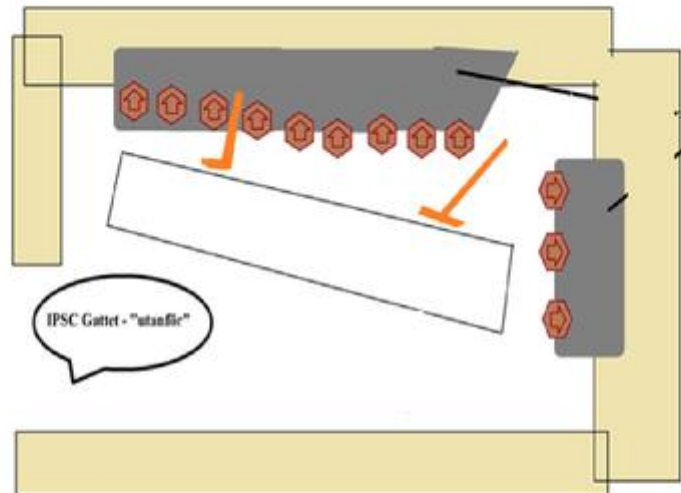

4. IPSC Bay 1 "Utanför"

CoF	Comstock - Short	Points	60 p
Targets	12 paper, Total 12 targets	Min rounds	12
Firearm	Handgun	Match-%	11.54%

Procedure	On signal - Engage targets with a minimum of 1 round each, best hit will score.
Starting position	Standing
Firearm ready condition	
Start on	Audible signal
Stop on	Last shot
Penalties	
Safety angles	L/R
Setup notes