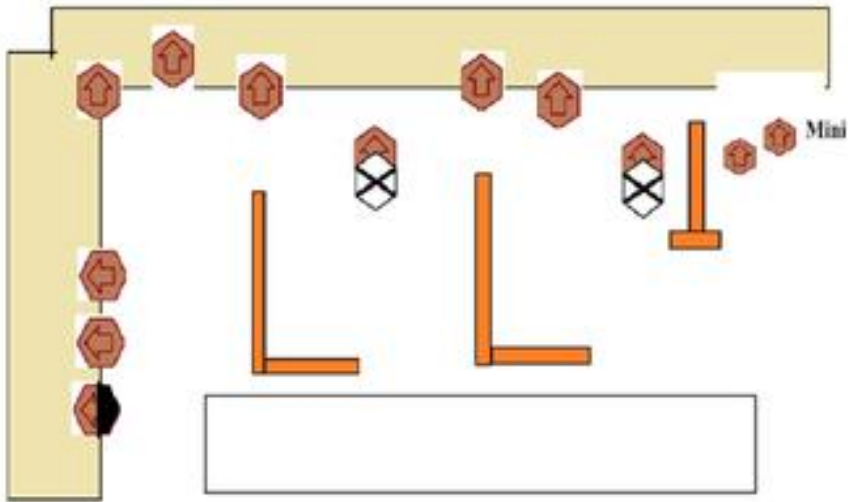

5. 50 Yard Vänster - ombyggd

CoF	Comstock - Medium	Points	120 p
Targets	12 paper, 2 no-shoot, Total 12 targets	Min rounds	24
Firearm	Handgun	Match-%	23.08%

Procedure	On signal - Engage
Starting position	Standing
Firearm ready condition	
Start on	Audible signal
Stop on	Last shot
Penalties	
Safety angles	L/R
Setup notes