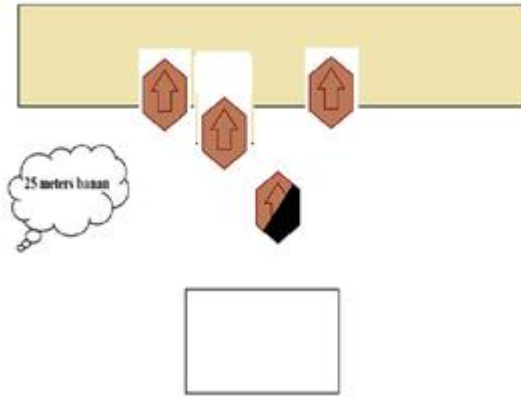

3. 25 meters banan

CoF	Comstock - Short	Points	40 p
Targets	4 paper, Total 4 targets	Min rounds	8
Firearm	Handgun	Match-%	7.69%

Procedure	On signal - engage
Starting position	Standing
Firearm ready condition	
Start on	Audible signal
Stop on	Last shot
Penalties	
Safety angles	L/R
Setup notes