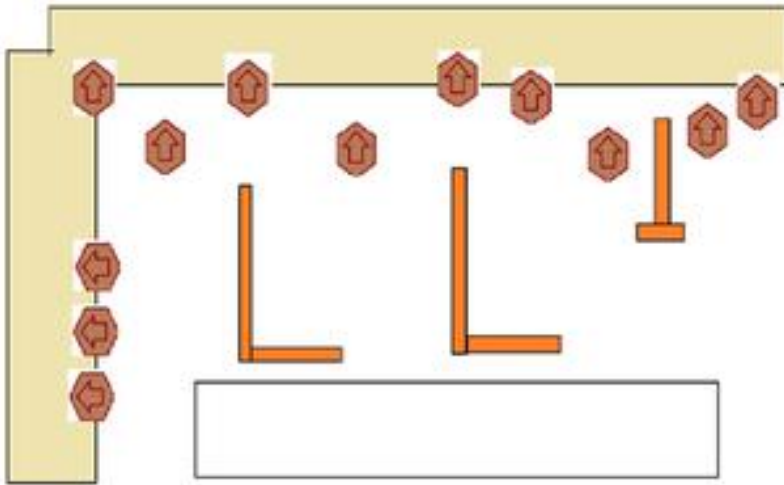

1. 50 Yard Vänster

CoF	Comstock - Short	Points	60 p
Targets	12 paper, Total 12 targets	Min rounds	12
Firearm	Handgun	Match-%	11.54%

Procedure	On signal - engage targets with minimum of 1 round each - best hit/target will score.
Starting position	Standing
Firearm ready condition	
Start on	Audible signal
Stop on	Last shot
Penalties	
Safety angles	L/R
Setup notes	

2. 50 Yard Höger

CoF	Comstock - Medium	Points	110 p
Targets	11 paper, Total 11 targets	Min rounds	22
Firearm	Handgun	Match-%	21.15%

Procedure	On signal - Engage!
Starting position	Standing
Firearm ready condition	
Start on	Audible signal
Stop on	Last shot
Penalties	
Safety angles	L/R
Setup notes	