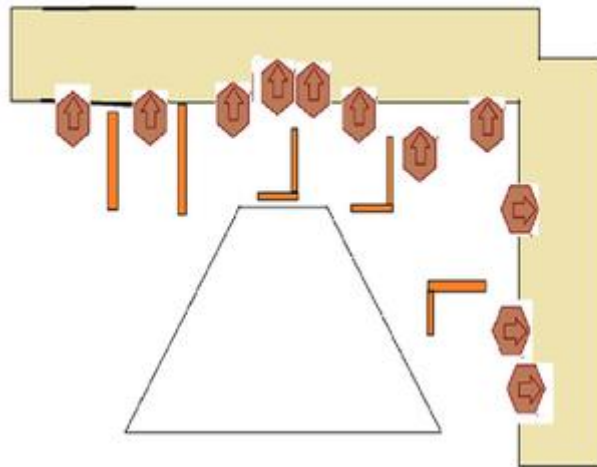

1. 50 Yard Vänster

CoF	Comstock - Short	Points	60 p
Targets	12 paper, Total 12 targets	Min rounds	12
Firearm	Handgun	Match-%	11.54%

Procedure	On signal - engage targets with minimum of 1 round each - best hit/target will score.
Starting position	Standing
Firearm ready condition	
Start on	Audible signal
Stop on	Last shot
Penalties	
Safety angles	L/R
Setup notes	

2. 50 Yard Höger

CoF	Comstock - Medium	Points	110 p
Targets	11 paper, Total 11 targets	Min rounds	22
Firearm	Handgun	Match-%	21.15%

Procedure	On signal - Engage!
Starting position	Standing
Firearm ready condition	
Start on	Audible signal
Stop on	Last shot
Penalties	
Safety angles	L/R
Setup notes	

4. IPSC Bay 1 "Utanför"

CoF	Comstock - Short	Points	60 p
Targets	12 paper, Total 12 targets	Min rounds	12
Firearm	Handgun	Match-%	11.54%

Procedure	On signal - Engage targets with a minimum of 1 round each, best hit will score.
Starting position	Standing
Firearm ready condition	
Start on	Audible signal
Stop on	Last shot
Penalties	
Safety angles	L/R
Setup notes	