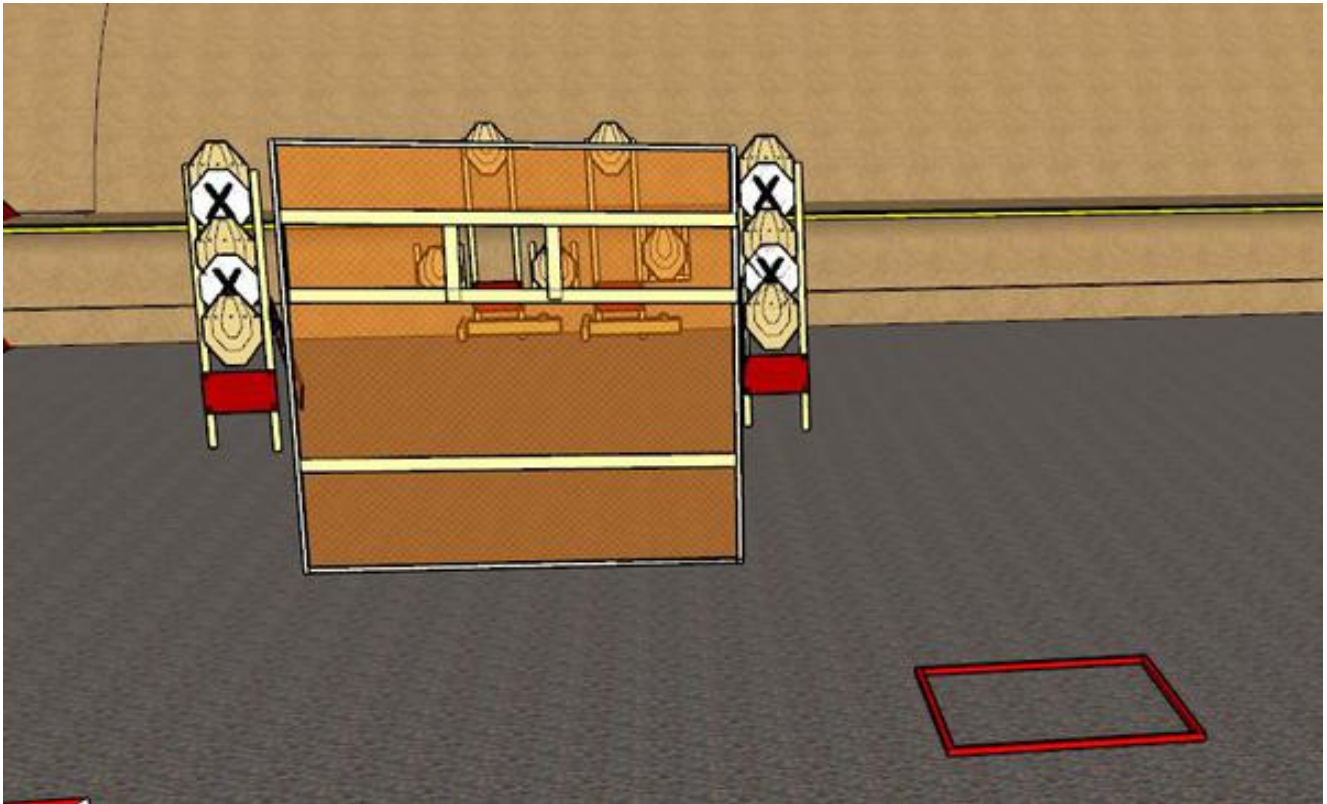

1. That many rounds ?

CoF	Comstock - Long	Points	195 p
Targets	18 paper, 3 frangible, 3 no-shoot, Total 21 targets	Min rounds	39
Firearm	Mini Rifle	Match-%	37.14%

Procedure	On start signal engage all targets as they become visible within the demarked area.
Starting position	Starting in box as demonstrated
Firearm ready condition	Option 1: Loaded magazine filled and fitted , chamber loaded
Start on	Audible signal
Stop on	Last shot
Penalties	As per current edition of rules
Safety angles	Left end of berm, right 90 deg. Top of berm + 2 meters
Setup notes	

2. Lots of NO Shoots

CoF	Comstock - Long	Points	110 p
Targets	11 paper, 4 no-shoot, Total 11 targets	Min rounds	22
Firearm	Mini Rifle	Match-%	20.95%

Procedure	On start signal engage all targets as they become visible within the demarked area.
Starting position	Standing in box facing downrange
Firearm ready condition	Option 2: Loaded magazine filled and fitted (if applicable), chamber empty and the action closed.
Start on	Audible signal
Stop on	Last shot
Penalties	As per current edition of rules
Safety angles	L/R 90 deg, Top of logs + meters
Setup notes	

3. Windows and walls

CoF	Comstock - Long	Points	150 p
Targets	15 paper, 2 no-shoot, Total 15 targets	Min rounds	30
Firearm	Mini Rifle	Match-%	28.57%

Procedure	On start signal engage all targets as they become visible within the demarked area.
Starting position	Starting in box facing downrange
Firearm ready condition	Option 1: Loaded magazine filled and fitted, chamber loaded
Start on	Audible signal
Stop on	Last shot
Penalties	As per current edition of rules
Safety angles	L/R 90 deg, top of logs +2 meters
Setup notes	