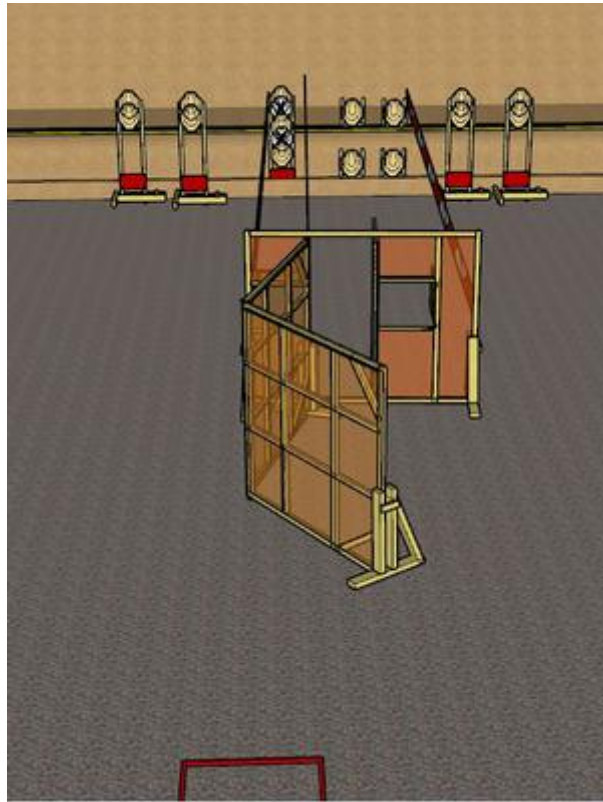

1. That many rounds ?

CoF	Comstock - Long	Points	195 p
Targets	18 paper, 3 frangible, 3 no-shoot, Total 21 targets	Min rounds	39
Firearm	Mini Rifle	Match-%	37.14%

Procedure	On start signal engage all targets as they become visible within the demarked area.
Starting position	Starting in box as demonstrated
Firearm ready condition	Option 1: Loaded magazine filled and fitted , chamber loaded
Start on	Audible signal
Stop on	Last shot
Penalties	As per current edition of rules
Safety angles	Left end of berm, right 90 deg. Top of berm + 2 meters
Setup notes	

2. Lots of NO Shoots

CoF	Comstock - Long	Points	110 p
Targets	11 paper, 4 no-shoot, Total 11 targets	Min rounds	22
Firearm	Mini Rifle	Match-%	20.95%

Procedure	On start signal engage all targets as they become visible within the demarked area.
Starting position	Standing in box facing downrange
Firearm ready condition	Option 2: Loaded magazine filled and fitted (if applicable), chamber empty and the action closed.
Start on	Audible signal
Stop on	Last shot
Penalties	As per current edition of rules
Safety angles	L/R 90 deg, Top of logs + meters
Setup notes	

3. Windows and walls

CoF	Comstock - Long	Points	150 p
Targets	15 paper, 2 no-shoot, Total 15 targets	Min rounds	30
Firearm	Mini Rifle	Match-%	28.57%

Procedure	On start signal engage all targets as they become visible within the demarked area.
Starting position	Starting in box facing downrange
Firearm ready condition	Option 1: Loaded magazine filled and fitted, chamber loaded
Start on	Audible signal
Stop on	Last shot
Penalties	As per current edition of rules
Safety angles	L/R 90 deg, top of logs +2 meters
Setup notes	