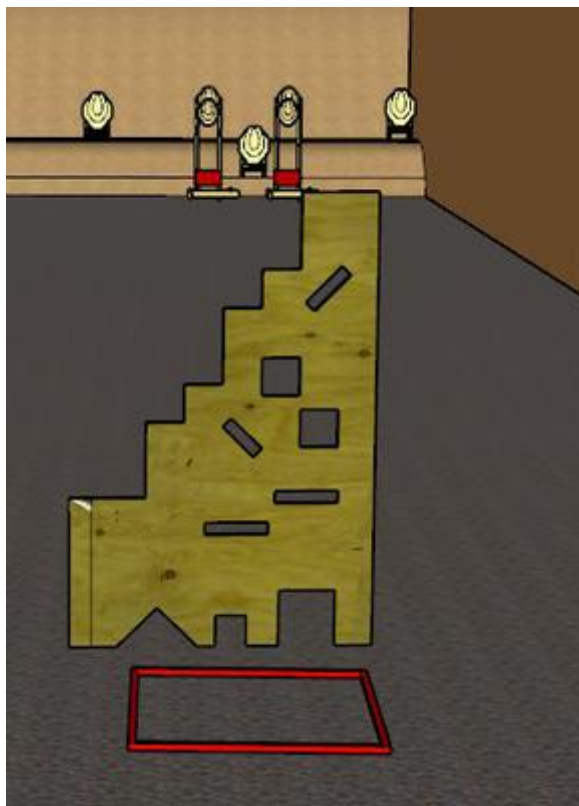

4. Can you see me?

CoF	Comstock - Medium	Points	70 p
Targets	7 paper, Total 7 targets	Min rounds	14
Firearm	Mini Rifle	Match-%	13.33%

Procedure	ON start signal engage all targets standing in box, shooting thru openings in wall.
Starting position	Standing in box facing downrange
Firearm ready condition	Option 1: Loaded magazine filled and fitted, chamber loaded
Start on	Audible signal
Stop on	Last shot
Penalties	As per current edition of rules
Safety angles	L/R 90 deg, top og logs +2 meters
Setup notes