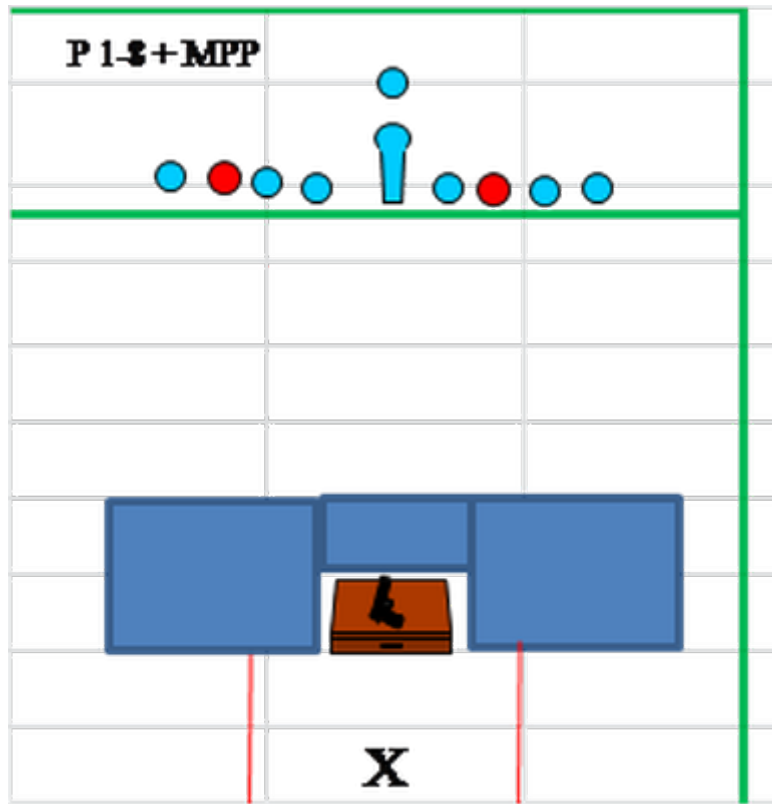

1. BANA A. VÄNSTER

CoF	Comstock - Medium	Points	60 p
Targets	9 plates, 3 frangible, 1 no-shoot, Total 12 targets	Min rounds	12
Firearm	Shotgun	Match-%	12.24%

Procedure	Engage targets as they become visible
Starting position	Standing at mark
Firearm ready condition	Option 1
Start on	Audible signal
Stop on	Last shot
Penalties	As per current edition of rules
Safety angles	L/R
Setup notes	

2. BANA A, HÖGER

CoF	Comstock - Short	Points	40 p
Targets	1 popper, 7 plates, 1 no-shoot, Total 8 targets	Min rounds	8
Firearm	Shotgun	Match-%	8.16%

Procedure	Engage targets as they become visible
Starting position	Standing
Firearm ready condition	Gun in option 2, is lying flat on mat with muzzle downrange
Start on	Audible signal
Stop on	Last shot
Penalties	As per current edition of rules
Safety angles	L/R
Setup notes	

3. BANA B, VÄNSTER

CoF	Comstock - Medium	Points	50 p
Targets	2 paper, 6 plates, Total 8 targets	Min rounds	8
Firearm	Shotgun	Match-%	10.20%

Procedure	Engage targets as they become visible. 2 scoring hits/papertarget
Starting position	Standing, both heels touching mark
Firearm ready condition	Option 1
Start on	Audible signal
Stop on	Last shot
Penalties	As per current edition of rules
Safety angles	L/R
Setup notes	