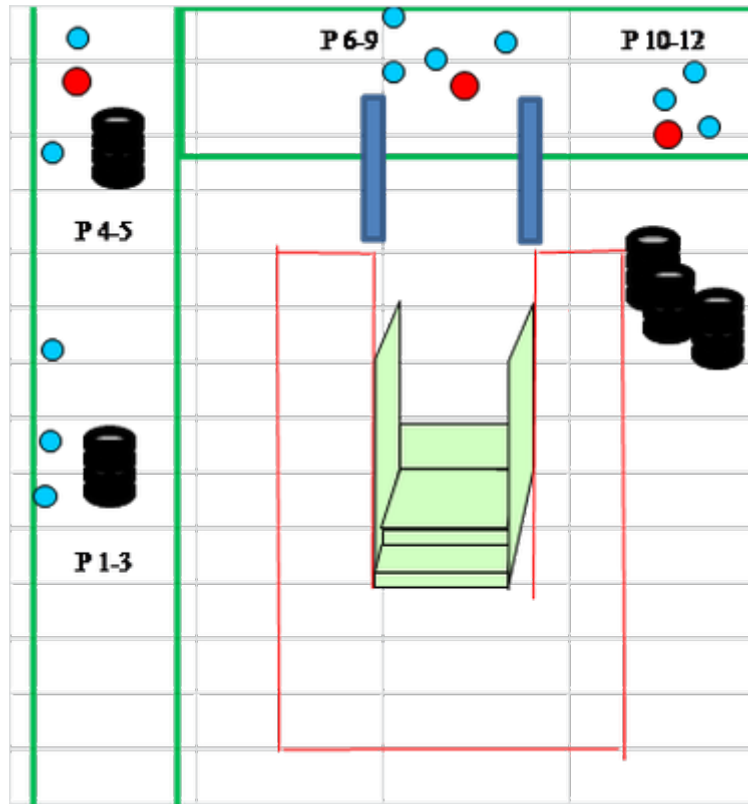

1. BANA A. VÄNSTER

CoF	Comstock - Medium	Points	60 p
Targets	9 plates, 3 frangible, 1 no-shoot, Total 12 targets	Min rounds	12
Firearm	Shotgun	Match-%	12.24%

Procedure	Engage targets as they become visible
Starting position	Standing at mark
Firearm ready condition	Option 1
Start on	Audible signal
Stop on	Last shot
Penalties	As per current edition of rules
Safety angles	L/R
Setup notes	

2. BANA A, HÖGER

CoF	Comstock - Short	Points	40 p
Targets	1 popper, 7 plates, 1 no-shoot, Total 8 targets	Min rounds	8
Firearm	Shotgun	Match-%	8.16%

Procedure	Engage targets as they become visible
Starting position	Standing
Firearm ready condition	Gun in option 2, is lying flat on mat with muzzle downrange
Start on	Audible signal
Stop on	Last shot
Penalties	As per current edition of rules
Safety angles	L/R
Setup notes	

3. BANA B, VÄNSTER

CoF	Comstock - Medium	Points	50 p
Targets	2 paper, 6 plates, Total 8 targets	Min rounds	8
Firearm	Shotgun	Match-%	10.20%

Procedure	Engage targets as they become visible. 2 scoring hits/papertarget
Starting position	Standing, both heels touching mark
Firearm ready condition	Option 1
Start on	Audible signal
Stop on	Last shot
Penalties	As per current edition of rules
Safety angles	L/R
Setup notes	

5. BANA C

CoF	Comstock - Long	Points	120 p
Targets	18 plates, 6 frangible, 2 no-shoot, Total 24 targets	Min rounds	24
Firearm	Shotgun	Match-%	24.49%

Procedure	Engage targets as they become visible
Starting position	Standing
Firearm ready condition	Option 1
Start on	Audible signal
Stop on	Last shot
Penalties	As per current edition of rules
Safety angles	L/R
Setup notes	