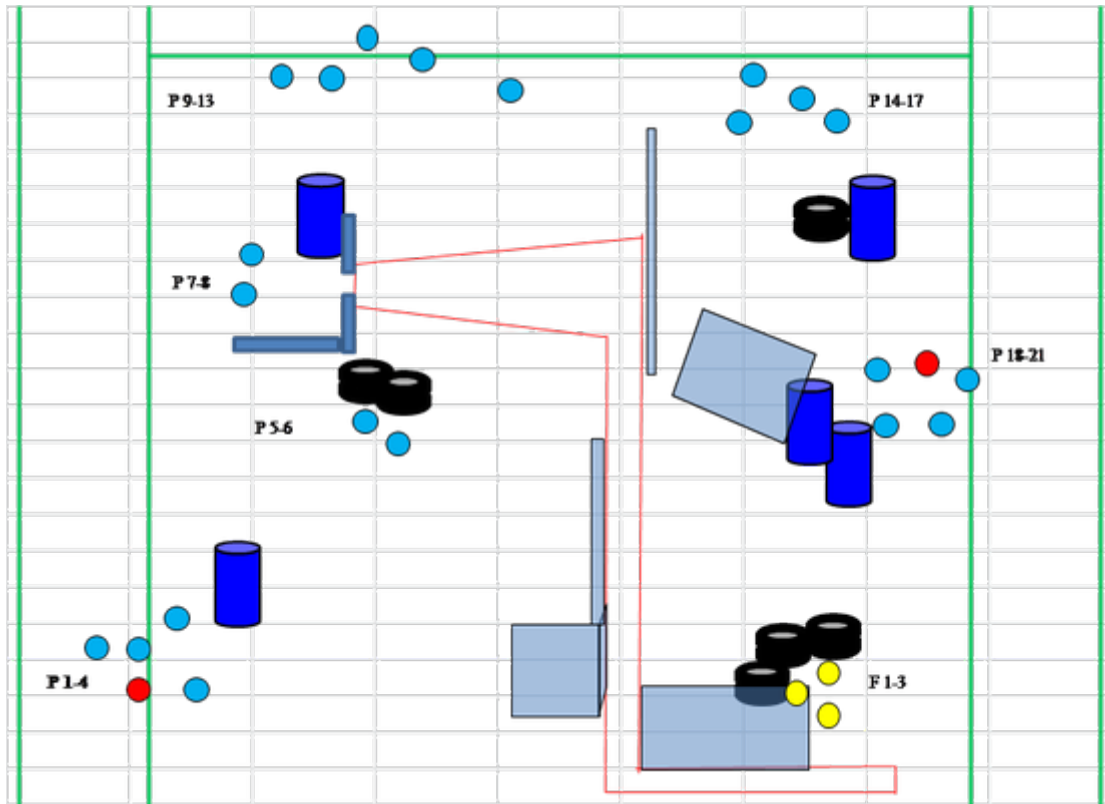

2. BANA A, HÖGER

CoF	Comstock - Short	Points	40 p
Targets	1 popper, 7 plates, 1 no-shoot, Total 8 targets	Min rounds	8
Firearm	Shotgun	Match-%	8.16%

Procedure	Engage targets as they become visible
Starting position	Standing
Firearm ready condition	Gun in option 2, is lying flat on mat with muzzle downrange
Start on	Audible signal
Stop on	Last shot
Penalties	As per current edition of rules
Safety angles	L/R
Setup notes	

3. BANA B, VÄNSTER

CoF	Comstock - Medium	Points	50 p
Targets	2 paper, 6 plates, Total 8 targets	Min rounds	8
Firearm	Shotgun	Match-%	10.20%

Procedure	Engage targets as they become visible. 2 scoring hits/papertarget
Starting position	Standing, both heels touching mark
Firearm ready condition	Option 1
Start on	Audible signal
Stop on	Last shot
Penalties	As per current edition of rules
Safety angles	L/R
Setup notes	

4. BANA B, HÖGER

CoF	Comstock - Medium	Points	80 p
Targets	16 plates, 3 no-shoot, Total 16 targets	Min rounds	16
Firearm	Shotgun	Match-%	16.33%

Procedure	Engage targets as they become visible
Starting position	Standing
Firearm ready condition	Option 1
Start on	Audible signal
Stop on	Last shot
Penalties	As per current edition of rules
Safety angles	L/R
Setup notes	

5. BANA C

CoF	Comstock - Long	Points	120 p
Targets	18 plates, 6 frangible, 2 no-shoot, Total 24 targets	Min rounds	24
Firearm	Shotgun	Match-%	24.49%

Procedure	Engage targets as they become visible
Starting position	Standing
Firearm ready condition	Option 1
Start on	Audible signal
Stop on	Last shot
Penalties	As per current edition of rules
Safety angles	L/R
Setup notes	