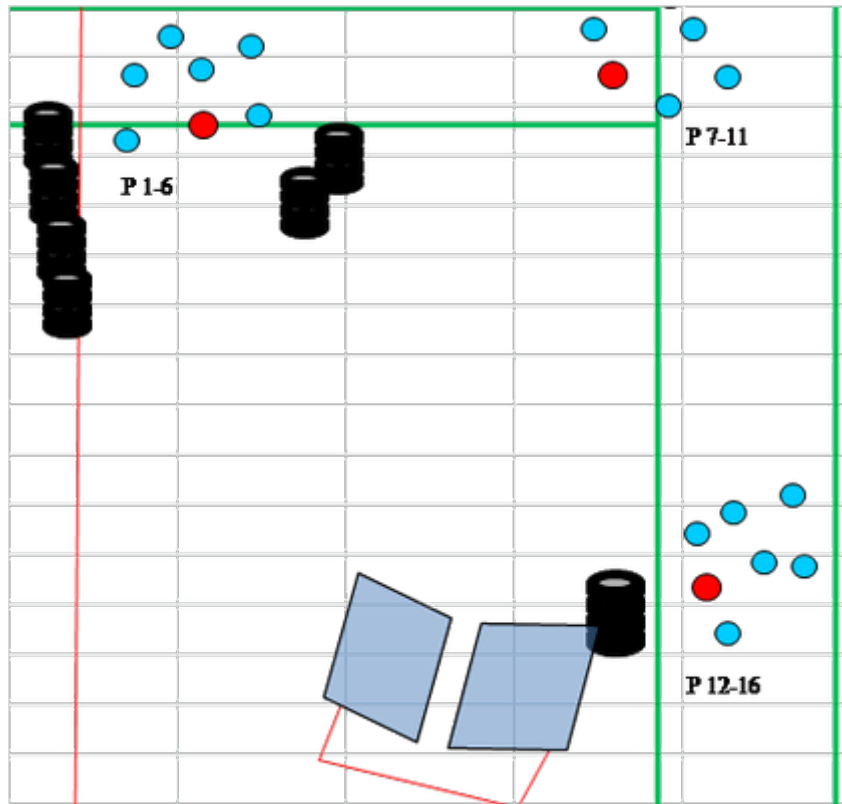

1. BANA A. VÄNSTER

CoF	Comstock - Medium	Points	60 p
Targets	9 plates, 3 frangible, 1 no-shoot, Total 12 targets	Min rounds	12
Firearm	Shotgun	Match-%	12.24%

Procedure	Engage targets as they become visible
Starting position	Standing at mark
Firearm ready condition	Option 1
Start on	Audible signal
Stop on	Last shot
Penalties	As per current edition of rules
Safety angles	L/R
Setup notes	

2. BANA A, HÖGER

CoF	Comstock - Short	Points	40 p
Targets	1 popper, 7 plates, 1 no-shoot, Total 8 targets	Min rounds	8
Firearm	Shotgun	Match-%	8.16%

Procedure	Engage targets as they become visible
Starting position	Standing
Firearm ready condition	Gun in option 2, is lying flat on mat with muzzle downrange
Start on	Audible signal
Stop on	Last shot
Penalties	As per current edition of rules
Safety angles	L/R
Setup notes	

3. BANA B, VÄNSTER

CoF	Comstock - Medium	Points	50 p
Targets	2 paper, 6 plates, Total 8 targets	Min rounds	8
Firearm	Shotgun	Match-%	10.20%

Procedure	Engage targets as they become visible. 2 scoring hits/papertarget
Starting position	Standing, both heels touching mark
Firearm ready condition	Option 1
Start on	Audible signal
Stop on	Last shot
Penalties	As per current edition of rules
Safety angles	L/R
Setup notes	

4. BANA B, HÖGER

CoF	Comstock - Medium	Points	80 p
Targets	16 plates, 3 no-shoot, Total 16 targets	Min rounds	16
Firearm	Shotgun	Match-%	16.33%

Procedure	Engage targets as they become visible
Starting position	Standing
Firearm ready condition	Option 1
Start on	Audible signal
Stop on	Last shot
Penalties	As per current edition of rules
Safety angles	L/R
Setup notes	