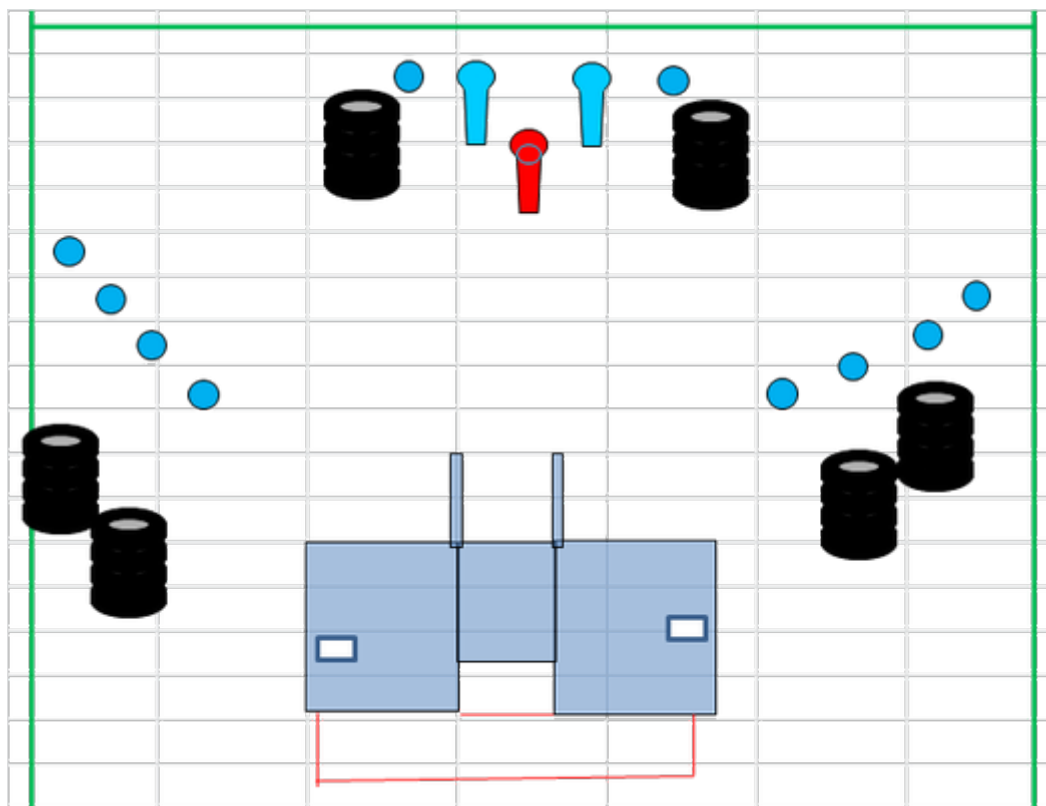

4. BANA B, HÖGER

CoF	Comstock - Medium	Points	80 p
Targets	16 plates, 3 no-shoot, Total 16 targets	Min rounds	16
Firearm	Shotgun	Match-%	16.33%

Procedure	Engage targets as they become visible
Starting position	Standing
Firearm ready condition	Option 1
Start on	Audible signal
Stop on	Last shot
Penalties	As per current edition of rules
Safety angles	L/R
Setup notes	

5. BANA C

CoF	Comstock - Long	Points	120 p
Targets	18 plates, 6 frangible, 2 no-shoot, Total 24 targets	Min rounds	24
Firearm	Shotgun	Match-%	24.49%

Procedure	Engage targets as they become visible
Starting position	Standing
Firearm ready condition	Option 1
Start on	Audible signal
Stop on	Last shot
Penalties	As per current edition of rules
Safety angles	L/R
Setup notes	

6. BANA D

CoF	Comstock - Medium	Points	80 p
Targets	16 plates, Total 16 targets	Min rounds	16
Firearm	Shotgun	Match-%	16.33%

Procedure	Engage targets as they become visible
Starting position	Standing with both feet touching mark
Firearm ready condition	Option 1
Start on	Audible signal
Stop on	Last shot
Penalties	As per current edition of rules
Safety angles	90 degrees following the shooter backwards
Setup notes	

7. BANA E

CoF	Comstock - Medium	Points	60 p
Targets	2 popper, 10 plates, 1 no-shoot, Total 12 targets	Min rounds	12
Firearm	Shotgun	Match-%	12.24%

Procedure	Engage targets through ports
Starting position	Standing
Firearm ready condition	Option 3
Start on	Audible signal
Stop on	Last shot
Penalties	As per current edition of rules
Safety angles	L/R
Setup notes	