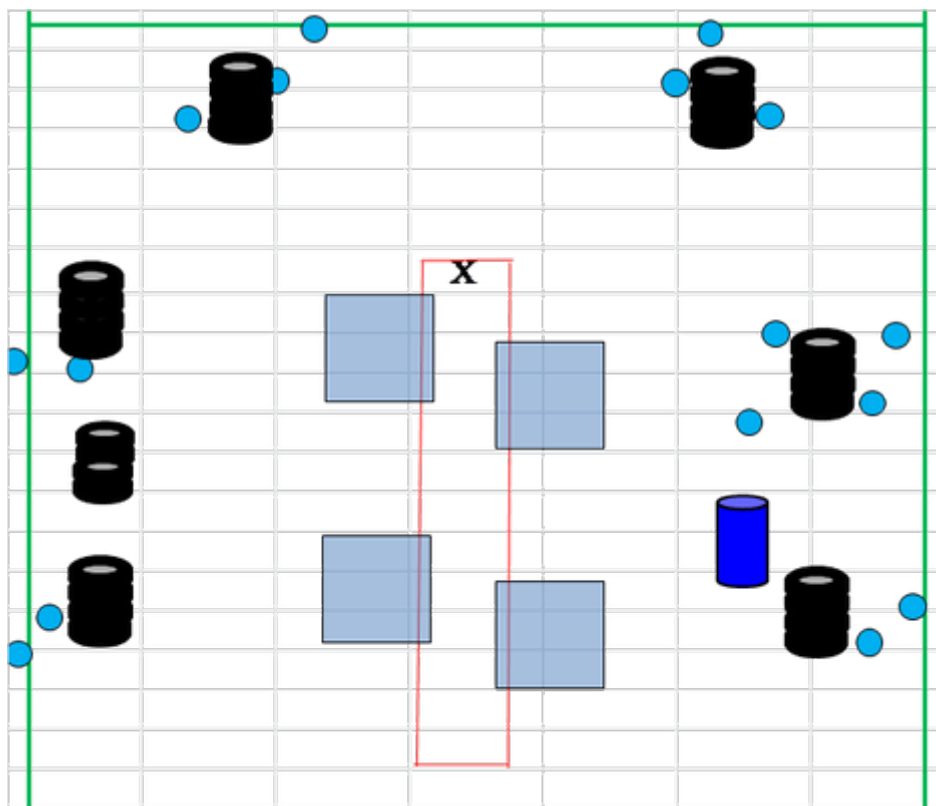

6. BANA D

CoF	Comstock - Medium	Points	80 p
Targets	16 plates, Total 16 targets	Min rounds	16
Firearm	Shotgun	Match-%	16.33%

Procedure	Engage targets as they become visible
Starting position	Standing with both feet touching mark
Firearm ready condition	Option 1
Start on	Audible signal
Stop on	Last shot
Penalties	As per current edition of rules
Safety angles	90 degrees following the shooter backwards
Setup notes