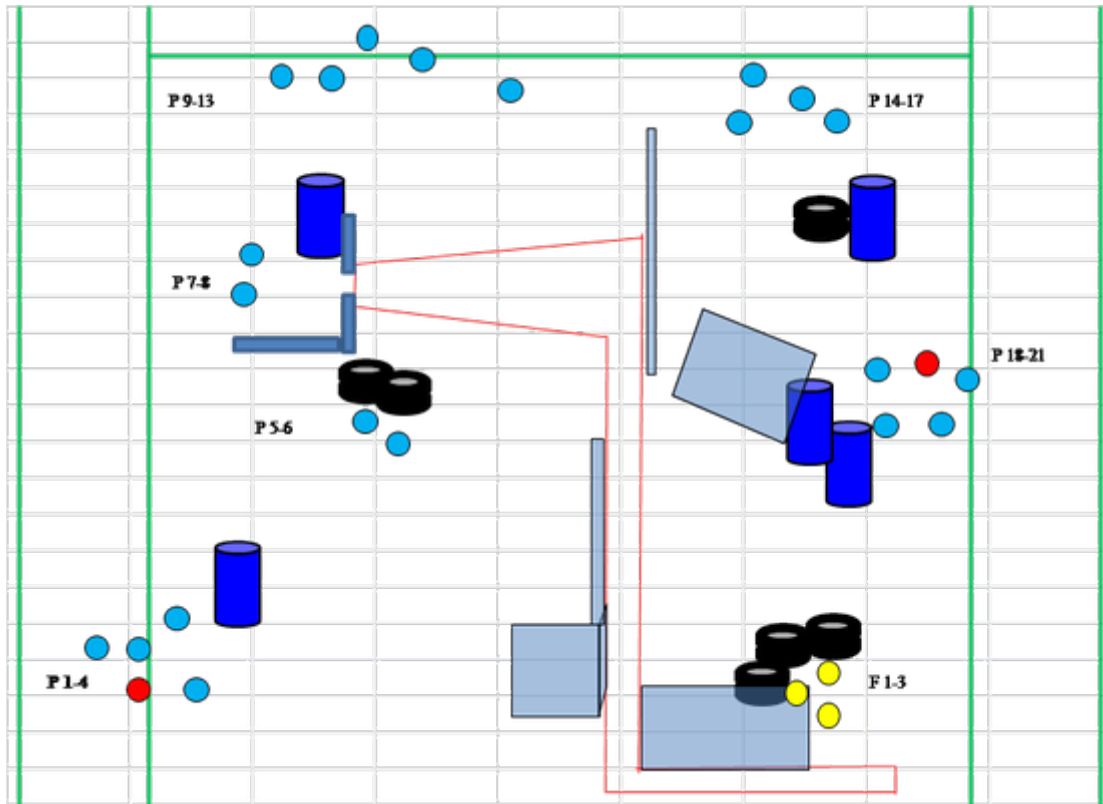

2. BANA A, HÖGER

CoF	Comstock - Short	Points	40 p
Targets	1 popper, 7 plates, 1 no-shoot, Total 8 targets	Min rounds	8
Firearm	Shotgun	Match-%	8.16%

Procedure	Engage targets as they become visible
Start position	Standing
Firearm ready condition	Gun in option 2, is lying flat on mat with muzzle downrange
Start on	Audible signal
Stop on	Last shot
Penalties	As per current edition of rules
Safety angles	L/R
Setup notes	

3. BANA B, VÄNSTER

CoF	Comstock - Medium	Points	50 p
Targets	2 paper, 6 plates, Total 8 targets	Min rounds	8
Firearm	Shotgun	Match-%	10.20%

Procedure	Engage targets as they become visible. 2 scoring hits/papertarget
Start position	Standing, both heels touching mark
Firearm ready condition	Option 1
Start on	Audible signal
Stop on	Last shot
Penalties	As per current edition of rules
Safety angles	L/R
Setup notes	

4. BANA B, HÖGER

CoF	Comstock - Medium	Points	80 p
Targets	16 plates, 3 no-shoot, Total 16 targets	Min rounds	16
Firearm	Shotgun	Match-%	16.33%

Procedure	Engage targets as they become visible
Start position	Standing
Firearm ready condition	Option 1
Start on	Audible signal
Stop on	Last shot
Penalties	As per current edition of rules
Safety angles	L/R
Setup notes	

5. BANA C

CoF	Comstock - Long	Points	120 p
Targets	18 plates, 6 frangible, 2 no-shoot, Total 24 targets	Min rounds	24
Firearm	Shotgun	Match-%	24.49%

Procedure	Engage targets as they become visible
Start position	Standing
Firearm ready condition	Option 1
Start on	Audible signal
Stop on	Last shot
Penalties	As per current edition of rules
Safety angles	L/R
Setup notes	