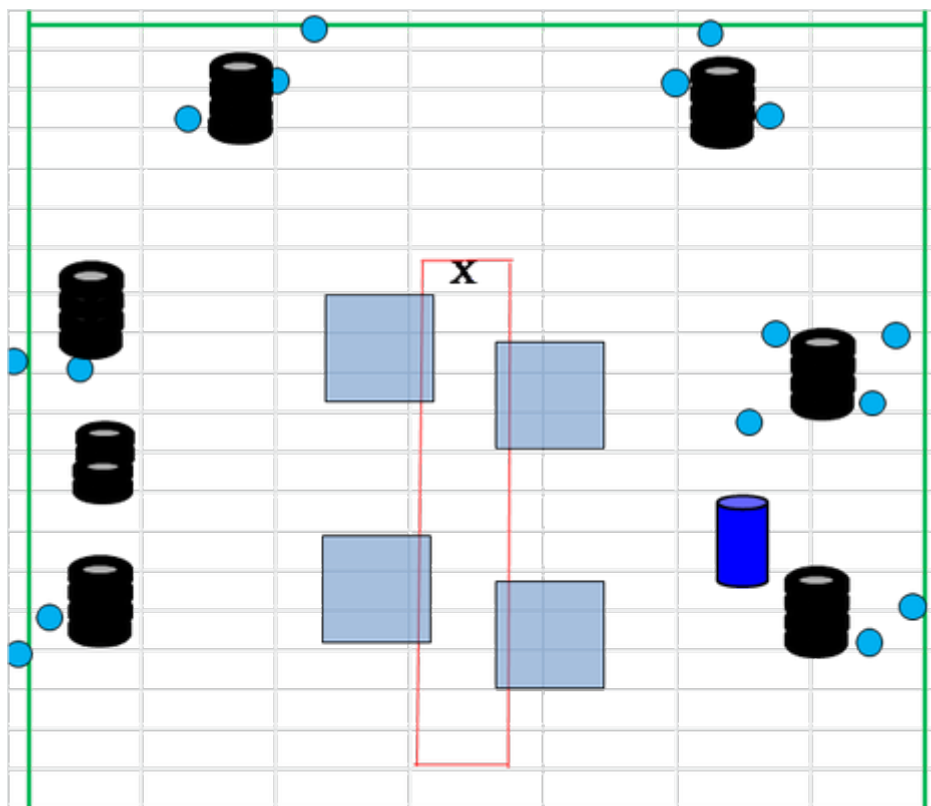

6. BANA D

CoF	Comstock - Medium	Points	80 p
Targets	16 plates, Total 16 targets	Min rounds	16
Firearm	Shotgun	Match-%	16.33%

Procedure	Engage targets as they become visible
Start position	Standing with both feet touching mark
Firearm ready condition	Option 1
Start on	Audible signal
Stop on	Last shot
Penalties	As per current edition of rules
Safety angles	90 degrees following the shooter backwards
Setup notes