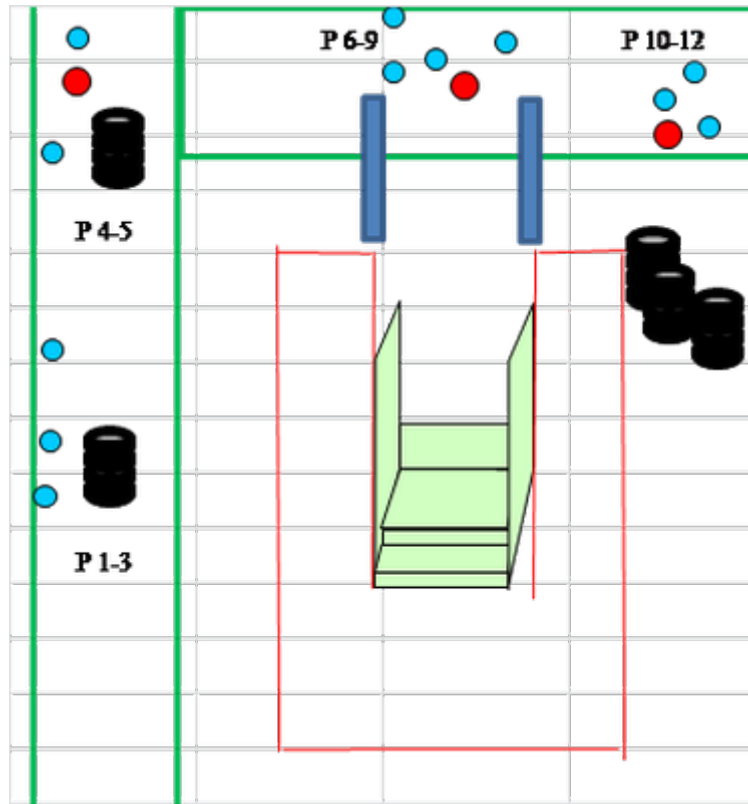

1. BANA A. VÄNSTER

CoF	Comstock - Medium	Points	60 p
Targets	9 plates, 3 frangible, 1 no-shoot, Total 12 targets	Min rounds	12
Firearm	Shotgun	Match-%	12.24%

Procedure	Engage targets as they become visible
Start position	Standing at mark
Firearm ready condition	Option 1
Start on	Audible signal
Stop on	Last shot
Penalties	As per current edition of rules
Safety angles	L/R
Setup notes	

2. BANA A, HÖGER

CoF	Comstock - Short	Points	40 p
Targets	1 popper, 7 plates, 1 no-shoot, Total 8 targets	Min rounds	8
Firearm	Shotgun	Match-%	8.16%

Procedure	Engage targets as they become visible
Start position	Standing
Firearm ready condition	Gun in option 2, is lying flat on mat with muzzle downrange
Start on	Audible signal
Stop on	Last shot
Penalties	As per current edition of rules
Safety angles	L/R
Setup notes	

3. BANA B, VÄNSTER

CoF	Comstock - Medium	Points	50 p
Targets	2 paper, 6 plates, Total 8 targets	Min rounds	8
Firearm	Shotgun	Match-%	10.20%

Procedure	Engage targets as they become visible. 2 scoring hits/papertarget
Start position	Standing, both heels touching mark
Firearm ready condition	Option 1
Start on	Audible signal
Stop on	Last shot
Penalties	As per current edition of rules
Safety angles	L/R
Setup notes	

5. BANA C

CoF	Comstock - Long	Points	120 p
Targets	18 plates, 6 frangible, 2 no-shoot, Total 24 targets	Min rounds	24
Firearm	Shotgun	Match-%	24.49%

Procedure	Engage targets as they become visible
Start position	Standing
Firearm ready condition	Option 1
Start on	Audible signal
Stop on	Last shot
Penalties	As per current edition of rules
Safety angles	L/R
Setup notes	