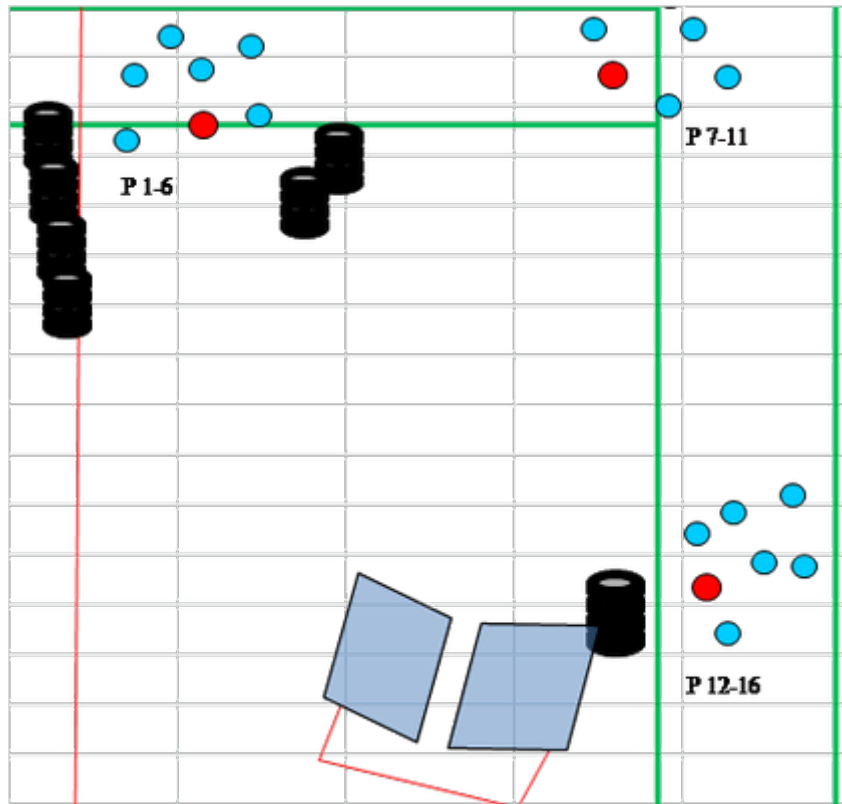

1. BANA A. VÄNSTER

CoF	Comstock - Medium	Points	60 p
Targets	9 plates, 3 frangible, 1 no-shoot, Total 12 targets	Min rounds	12
Firearm	Shotgun	Match-%	12.24%

Procedure	Engage targets as they become visible
Start position	Standing at mark
Firearm ready condition	Option 1
Start on	Audible signal
Stop on	Last shot
Penalties	As per current edition of rules
Safety angles	L/R
Setup notes	

2. BANA A, HÖGER

CoF	Comstock - Short	Points	40 p
Targets	1 popper, 7 plates, 1 no-shoot, Total 8 targets	Min rounds	8
Firearm	Shotgun	Match-%	8.16%

Procedure	Engage targets as they become visible
Start position	Standing
Firearm ready condition	Gun in option 2, is lying flat on mat with muzzle downrange
Start on	Audible signal
Stop on	Last shot
Penalties	As per current edition of rules
Safety angles	L/R
Setup notes	

3. BANA B, VÄNSTER

CoF	Comstock - Medium	Points	50 p
Targets	2 paper, 6 plates, Total 8 targets	Min rounds	8
Firearm	Shotgun	Match-%	10.20%

Procedure	Engage targets as they become visible. 2 scoring hits/papertarget
Start position	Standing, both heels touching mark
Firearm ready condition	Option 1
Start on	Audible signal
Stop on	Last shot
Penalties	As per current edition of rules
Safety angles	L/R
Setup notes	

4. BANA B, HÖGER

CoF	Comstock - Medium	Points	80 p
Targets	16 plates, 3 no-shoot, Total 16 targets	Min rounds	16
Firearm	Shotgun	Match-%	16.33%

Procedure	Engage targets as they become visible
Start position	Standing
Firearm ready condition	Option 1
Start on	Audible signal
Stop on	Last shot
Penalties	As per current edition of rules
Safety angles	L/R
Setup notes	