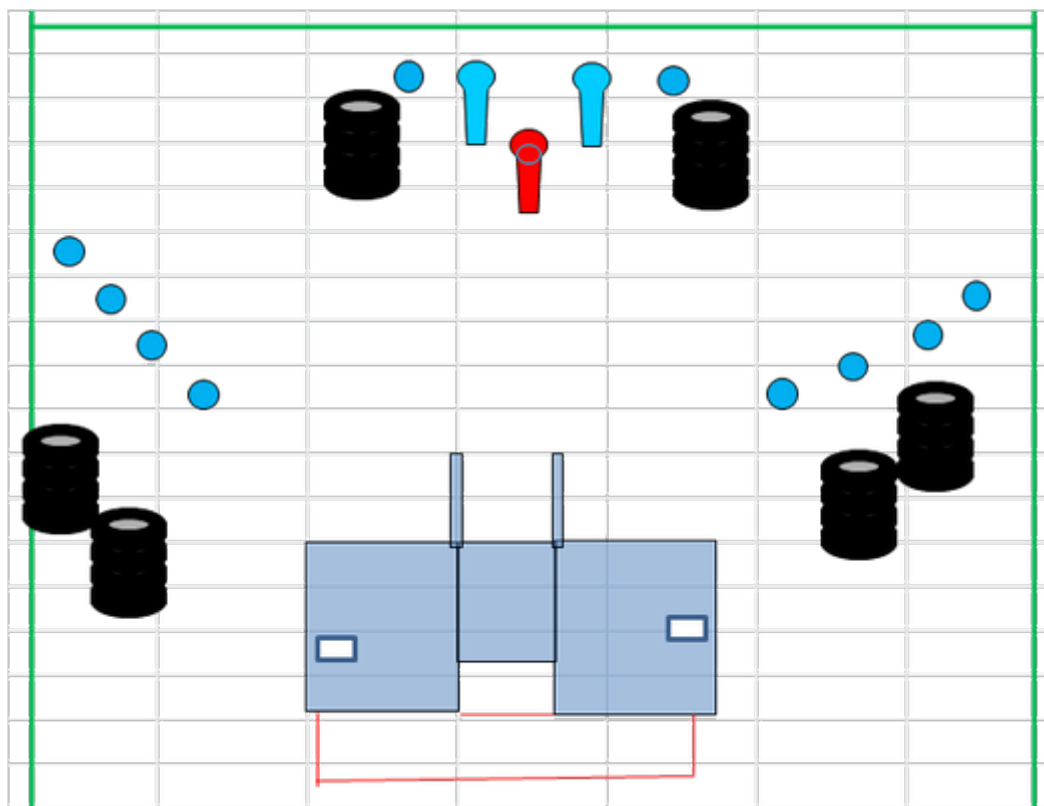

4. BANA B, HÖGER

CoF	Comstock - Medium	Points	80 p
Targets	16 plates, 3 no-shoot, Total 16 targets	Min rounds	16
Firearm	Shotgun	Match-%	16.33%

Procedure	Engage targets as they become visible
Start position	Standing
Firearm ready condition	Option 1
Start on	Audible signal
Stop on	Last shot
Penalties	As per current edition of rules
Safety angles	L/R
Setup notes	

5. BANA C

CoF	Comstock - Long	Points	120 p
Targets	18 plates, 6 frangible, 2 no-shoot, Total 24 targets	Min rounds	24
Firearm	Shotgun	Match-%	24.49%

Procedure	Engage targets as they become visible
Start position	Standing
Firearm ready condition	Option 1
Start on	Audible signal
Stop on	Last shot
Penalties	As per current edition of rules
Safety angles	L/R
Setup notes	

6. BANA D

CoF	Comstock - Medium	Points	80 p
Targets	16 plates, Total 16 targets	Min rounds	16
Firearm	Shotgun	Match-%	16.33%

Procedure	Engage targets as they become visible
Start position	Standing with both feet touching mark
Firearm ready condition	Option 1
Start on	Audible signal
Stop on	Last shot
Penalties	As per current edition of rules
Safety angles	90 degrees following the shooter backwards
Setup notes	

7. BANA E

CoF	Comstock - Medium	Points	60 p
Targets	2 popper, 10 plates, 1 no-shoot, Total 12 targets	Min rounds	12
Firearm	Shotgun	Match-%	12.24%

Procedure	Engage targets through ports
Start position	Standing
Firearm ready condition	Option 3
Start on	Audible signal
Stop on	Last shot
Penalties	As per current edition of rules
Safety angles	L/R
Setup notes	