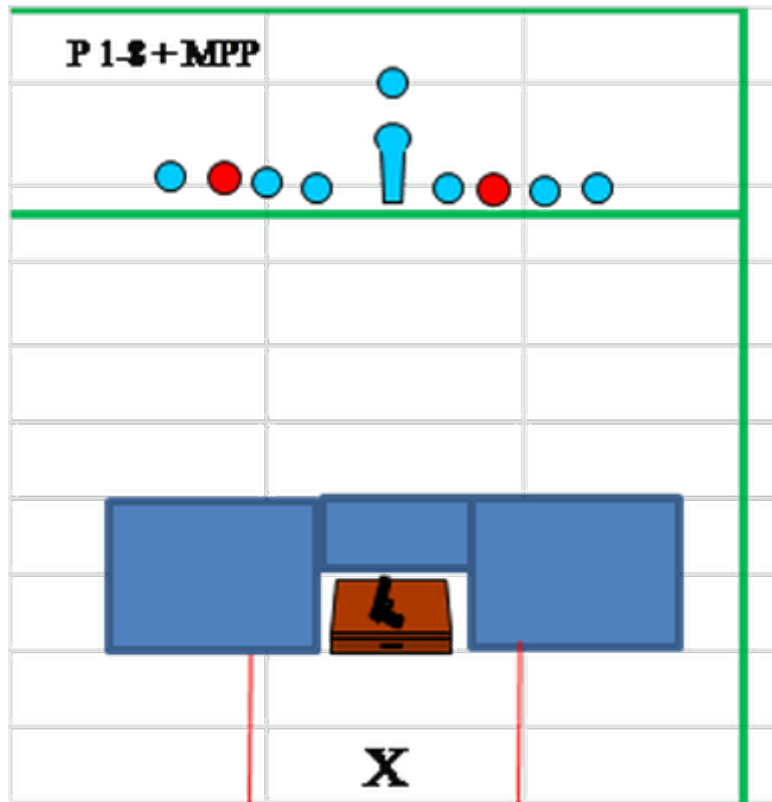

1. BANA A. VÄNSTER

CoF	Comstock - Medium	Points	60 p
Targets	9 plates, 3 frangible, 1 no-shoot, Total 12 targets	Min rounds	12
Firearm	Shotgun	Match-%	12.24%

Procedure	Engage targets as they become visible
Start position	Standing at mark
Firearm ready condition	Option 1
Start on	Audible signal
Stop on	Last shot
Penalties	As per current edition of rules
Safety angles	L/R
Setup notes	

2. BANA A, HÖGER

CoF	Comstock - Short	Points	40 p
Targets	1 popper, 7 plates, 1 no-shoot, Total 8 targets	Min rounds	8
Firearm	Shotgun	Match-%	8.16%

Procedure	Engage targets as they become visible
Start position	Standing
Firearm ready condition	Gun in option 2, is lying flat on mat with muzzle downrange
Start on	Audible signal
Stop on	Last shot
Penalties	As per current edition of rules
Safety angles	L/R
Setup notes	

3. BANA B, VÄNSTER

CoF	Comstock - Medium	Points	50 p
Targets	2 paper, 6 plates, Total 8 targets	Min rounds	8
Firearm	Shotgun	Match-%	10.20%

Procedure	Engage targets as they become visible. 2 scoring hits/papertarget
Start position	Standing, both heels touching mark
Firearm ready condition	Option 1
Start on	Audible signal
Stop on	Last shot
Penalties	As per current edition of rules
Safety angles	L/R
Setup notes	