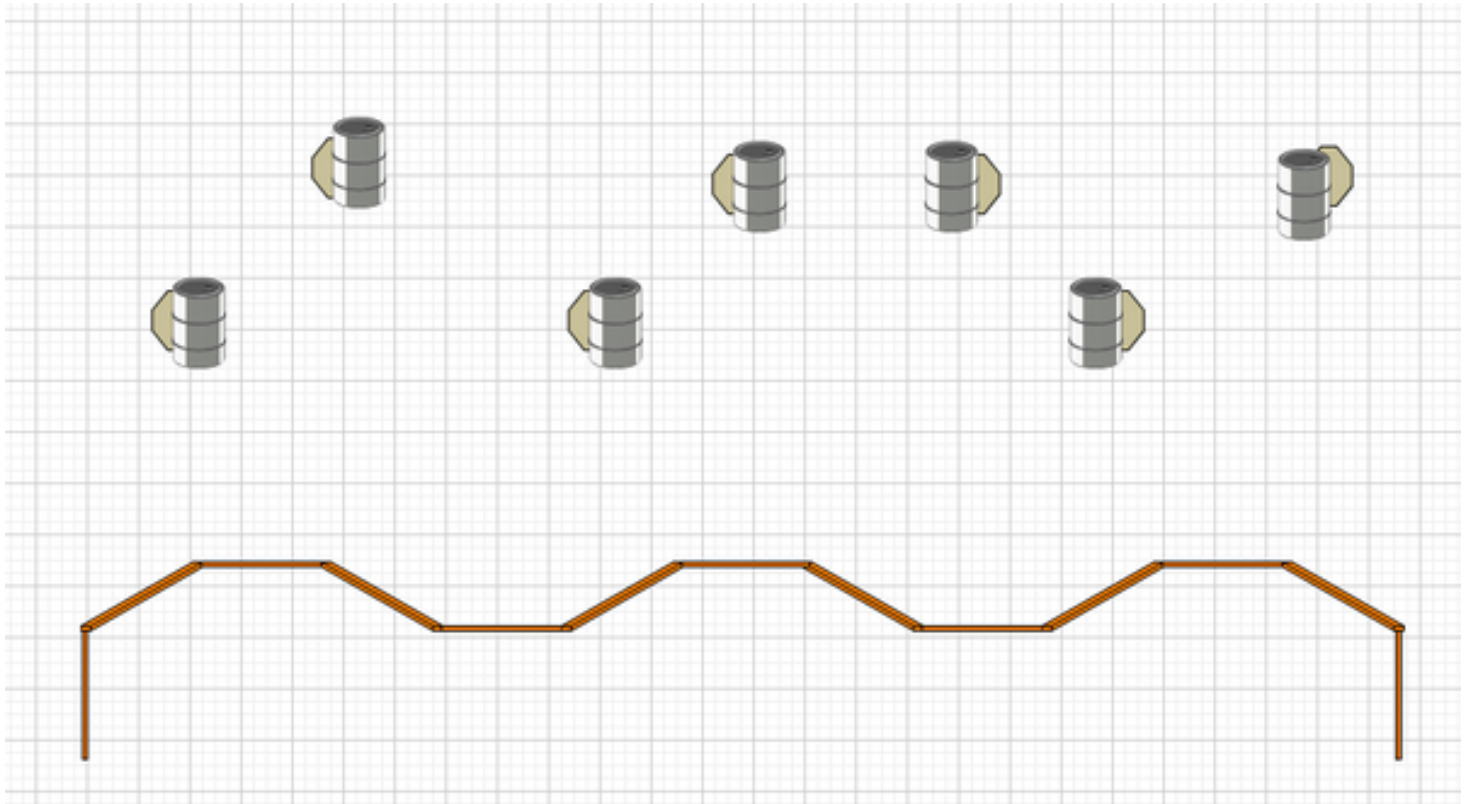

5. Uppstream

CoF	Comstock - Medium	Points	80 p
Targets	8 paper, Total 8 targets	Min rounds	16
Firearm	Handgun	Match-%	18.39%

Procedure	Engage all targets from behind fault line.
Starting position	Anywhere behind fault line. Gun loaded & holstered
Firearm ready condition	
Start on	Audible signal
Stop on	Last shot
Penalties	As per current edition of rules
Safety angles	L/R
Setup notes