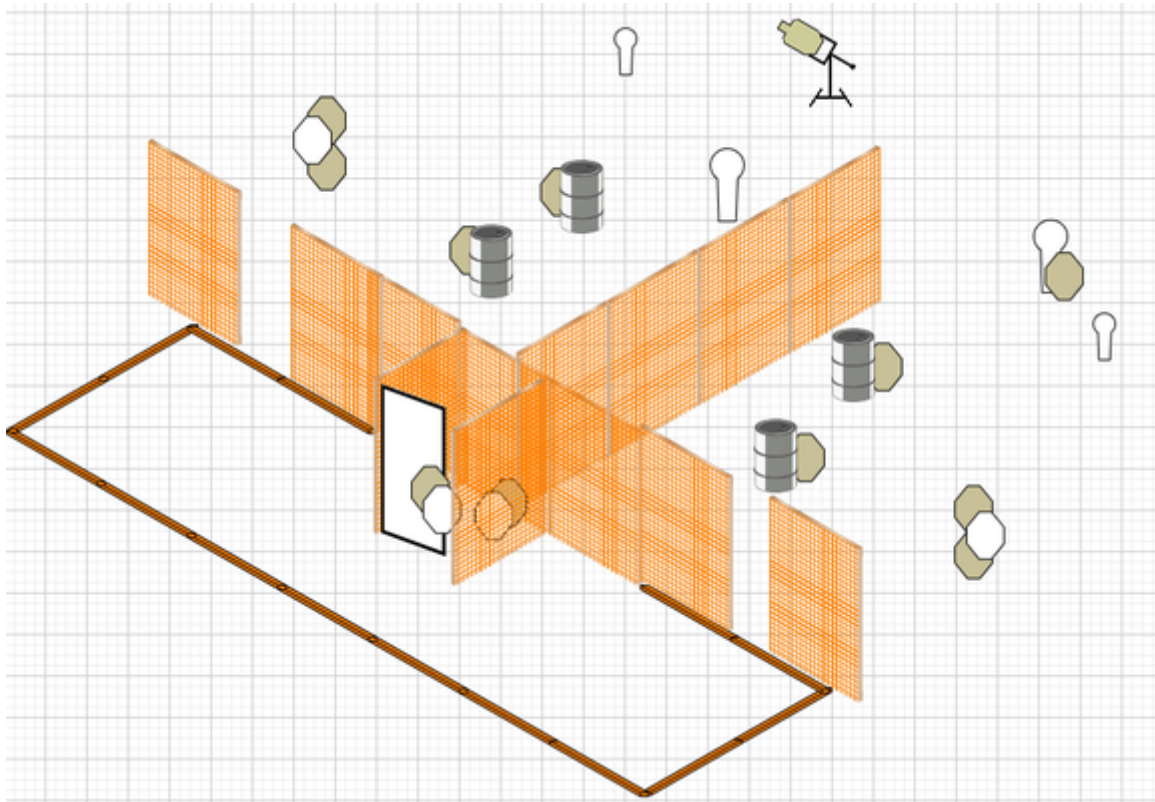

# 1. 3 doors down

CoF	Comstock - Long	Points	140 p
Targets	12 paper, 4 popper, 4 no-shoot, Total 16 targets	Min rounds	28
Firearm	Handgun	Match-%	32.18%

Procedure	Engage all targets from within designated area.
Starting position	Gun loaded & holstered
Firearm ready condition	
Start on	Audible signal
Stop on	Last shot
Penalties	As per current edition of rules
Safety angles	L/R
Setup notes	

## 2. Downstream

CoF	Comstock - Medium	Points	115 p
Targets	9 paper, 5 plates, 2 no-shoot, Total 14 targets	Min rounds	23
Firearm	Handgun	Match-%	26.44%

Procedure	Engage all targets from behind fault line.
Starting position	Anywhere behind fault line. Gun loaded & holstered
Firearm ready condition	
Start on	Audible signal
Stop on	Last shot
Penalties	As per current edition of rules
Safety angles	L/R
Setup notes	