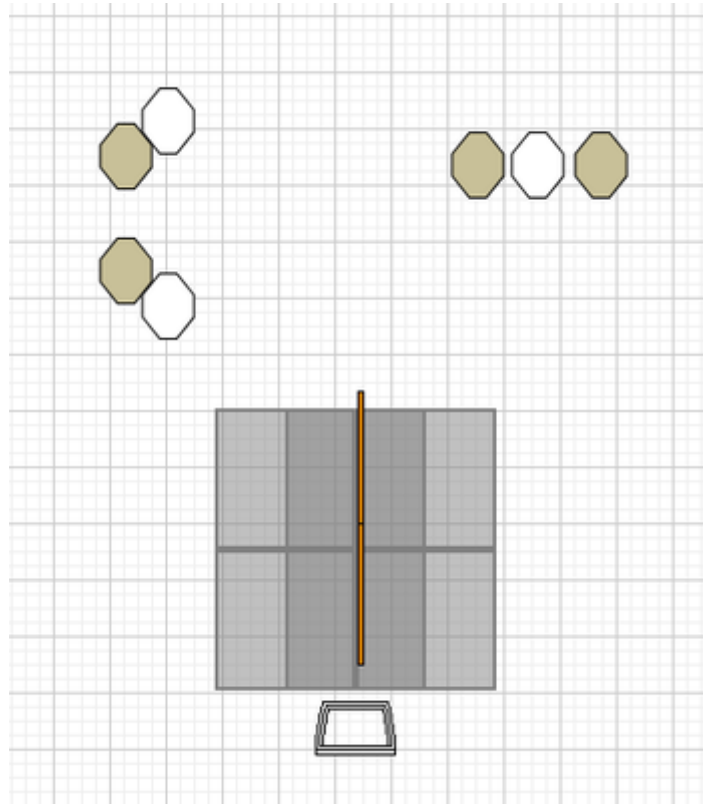

4. Hold on tight!

CoF	Comstock - Short	Points	40 p
Targets	4 paper, 3 no-shoot, Total 4 targets	Min rounds	8
Firearm	Handgun	Match-%	9.20%

Procedure	Engage all targets from box. Right hand targets with right hand, left hand targets with left hand. Free hand holding rope.
Starting position	Gun loaded & holstered
Firearm ready condition	
Start on	Audible signal
Stop on	Last shot
Penalties	As per current edition of rules
Safety angles	L/R
Setup notes