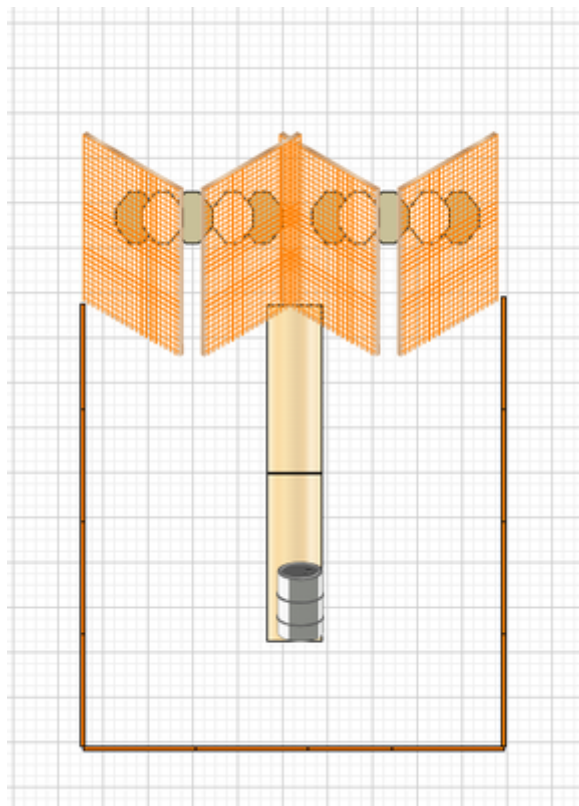

3. Run around?

CoF	Comstock - Short	Points	60 p
Targets	6 paper, 4 no-shoot, Total 6 targets	Min rounds	12
Firearm	Handgun	Match-%	13.79%

Procedure	Engage all targets within designated area.
Starting position	Anywhere within designated area.
Firearm ready condition	Gun and first mag to be used on barrel. Gun unloaded, empty and slide closed.
Start on	Audible signal
Stop on	Last shot
Penalties	As per current edition of rules
Safety angles	L/R
Setup notes