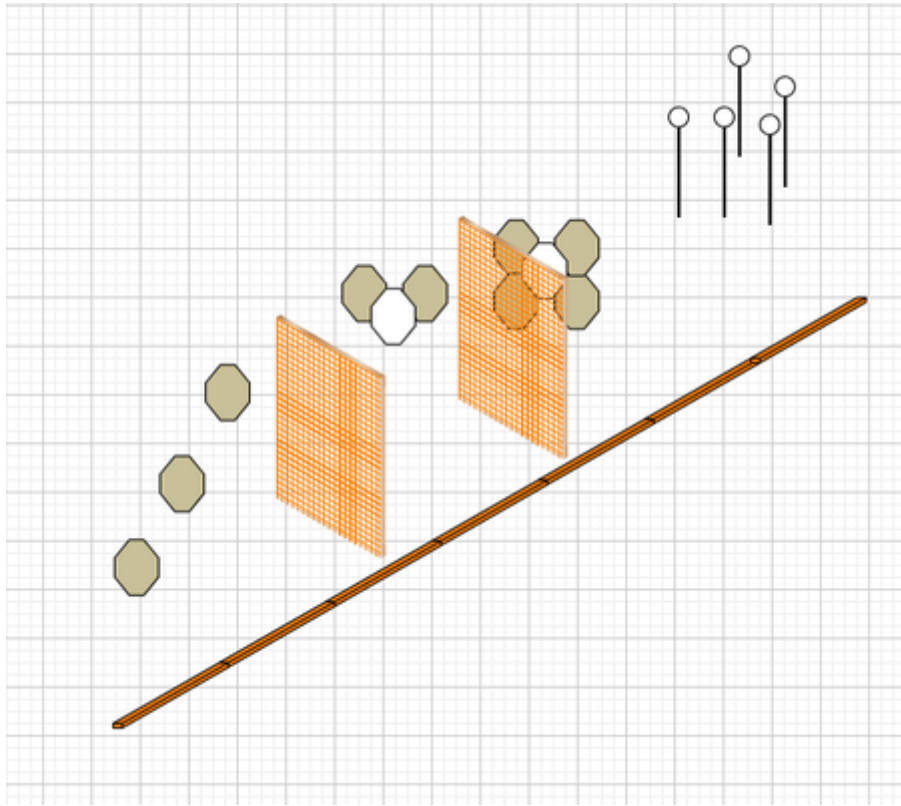

# 1. 3 doors down

CoF	Comstock - Long	Points	140 p
Targets	12 paper, 4 popper, 4 no-shoot, Total 16 targets	Min rounds	28
Firearm	Handgun	Match-%	32.18%

Procedure	Engage all targets from within designated area.
Starting position	Gun loaded & holstered
Firearm ready condition	
Start on	Audible signal
Stop on	Last shot
Penalties	As per current edition of rules
Safety angles	L/R
Setup notes	

## 2. Downstream

CoF	Comstock - Medium	Points	115 p
Targets	9 paper, 5 plates, 2 no-shoot, Total 14 targets	Min rounds	23
Firearm	Handgun	Match-%	26.44%

Procedure	Engage all targets from behind fault line.
Starting position	Anywhere behind fault line. Gun loaded & holstered
Firearm ready condition	
Start on	Audible signal
Stop on	Last shot
Penalties	As per current edition of rules
Safety angles	L/R
Setup notes	