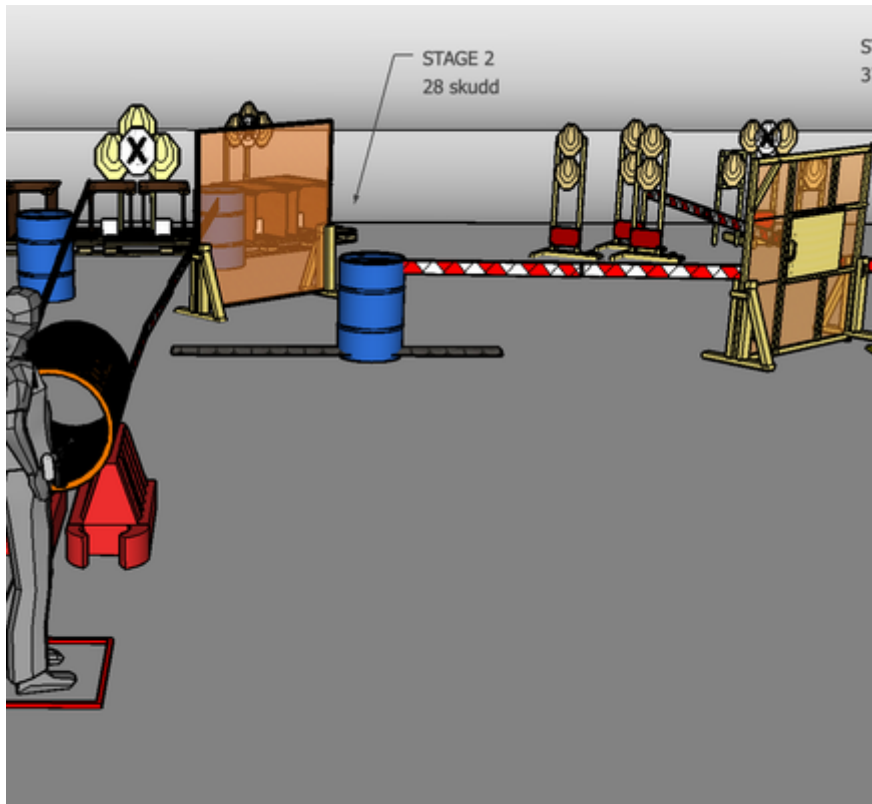

1. Use the wall

| | | | |
|---------|---|------------|--------|
| CoF | Comstock - Medium | Points | 100 p |
| Targets | 9 paper, 2 plates, 6 no-shoot, Total 11 targets | Min rounds | 20 |
| Firearm | Mini Rifle | Match-% | 23.53% |

| | |
|-------------------------|---|
| Procedure | Engage all targets using the openings in wall |
| Starting position | Standing in box facing downrange |
| Firearm ready condition | Option 3 (magasin i belte, lukket bolt) |
| Start on | Audible signal |
| Stop on | Last shot |
| Penalties | As per current edition of rules |
| Safety angles | L/R 90 deg, top of berm + two meters |
| Setup notes | |

2. Remember the plates

| | | | |
|---------|--|------------|--------|
| CoF | Comstock - Long | Points | 140 p |
| Targets | 12 paper, 4 plates, 2 no-shoot, Total 16 targets | Min rounds | 28 |
| Firearm | Mini Rifle | Match-% | 32.94% |

| | |
|-------------------------|---|
| Procedure | ON start signal engage all targets as they become visible |
| Starting position | Standing in box facing down range |
| Firearm ready condition | Option 1 (ladd og klar) |
| Start on | Audible signal |
| Stop on | Last shot |
| Penalties | As per current edition of rules |
| Safety angles | L/R 90 deg, front top of berm + 2 meters |
| Setup notes | |