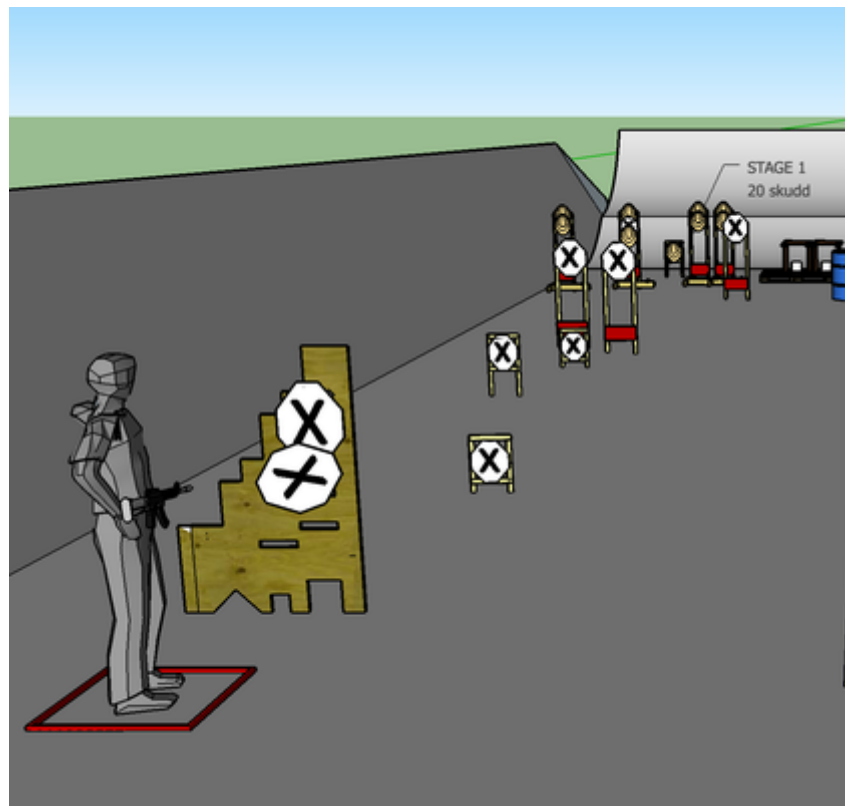

1. Use the wall

| | | | |
|---------|---|------------|--------|
| CoF | Comstock - Medium | Points | 100 p |
| Targets | 9 paper, 2 plates, 6 no-shoot, Total 11 targets | Min rounds | 20 |
| Firearm | Mini Rifle | Match-% | 23.53% |

| | |
|-------------------------|---|
| Procedure | Engage all targets using the openings in wall |
| Starting position | Standing in box facing downrange |
| Firearm ready condition | Option 3 (magasin i belte, lukket bolt) |
| Start on | Audible signal |
| Stop on | Last shot |
| Penalties | As per current edition of rules |
| Safety angles | L/R 90 deg, top of berm + two meters |
| Setup notes | |

| | |
|-------------------------|---|
| Procedure | ON start signal engage all targets as they become visible |
| Starting position | Standing in box facing down range |
| Firearm ready condition | Option 1 (ladd og klar) |
| Start on | Audible signal |
| Stop on | Last shot |
| Penalties | As per current edition of rules |
| Safety angles | L/R 90 deg, front top of berm + 2 meters |
| Setup notes | |

| | |
|-------------------------|---|
| Procedure | ON start signal engage al targets as they become visible within the demarked area, Popper 1 activates moving target 1. All targets visible at rest |
| Starting position | Stanging in box facing up range |
| Firearm ready condition | Option 3. Magasin i beltet. gun against pallet |
| Start on | Audible signal |
| Stop on | Last shot |
| Penalties | As per current edition of rules |
| Safety angles | L/R 90 deg, front top of berm + 2 meters |
| Setup notes | |