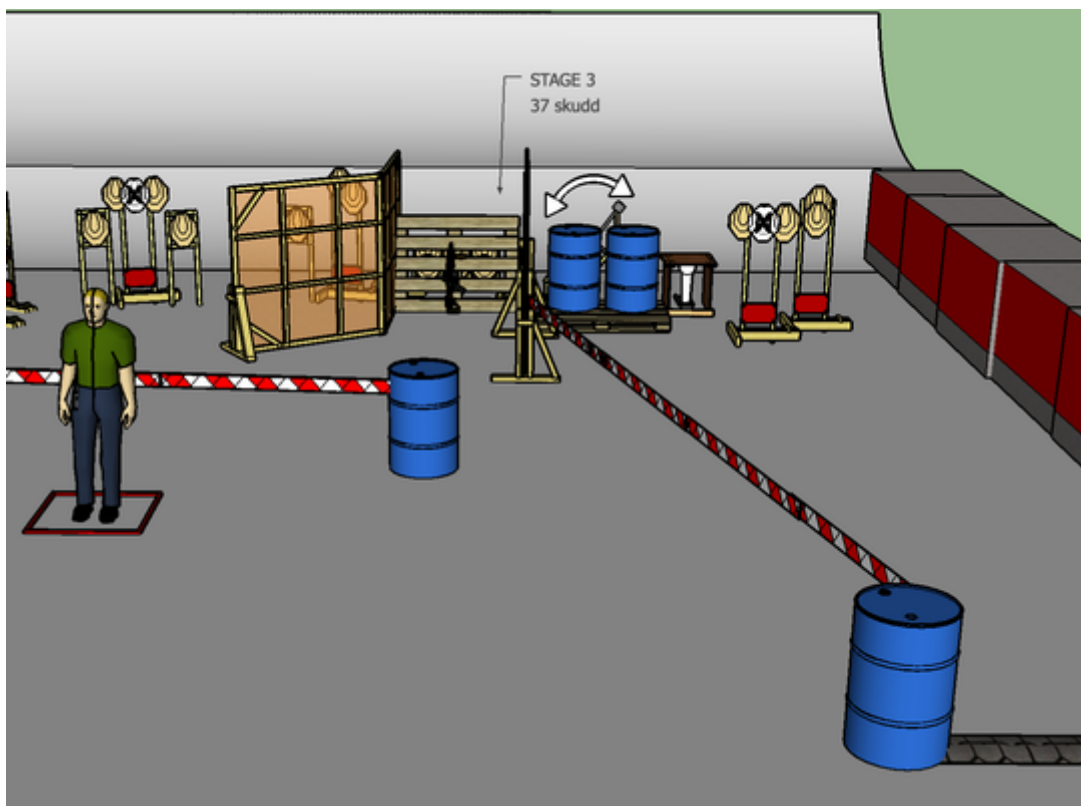

3. Here and there

CoF	Comstock - Long	Points	185 p
Targets	18 paper, 1 popper, 2 no-shoot, Total 19 targets	Min rounds	37
Firearm	Mini Rifle	Match-%	43.53%

Procedure	ON start signal engage al targets as they become visible within the demarked area, Popper 1 activates moving target 1. All targets visible at rest
Starting position	Stanging in box facing up range
Firearm ready condition	Option 3. Magasin i beltet. gun against pallet
Start on	Audible signal
Stop on	Last shot
Penalties	As per current edition of rules
Safety angles	L/R 90 deg, front top of berm + 2 meters
Setup notes