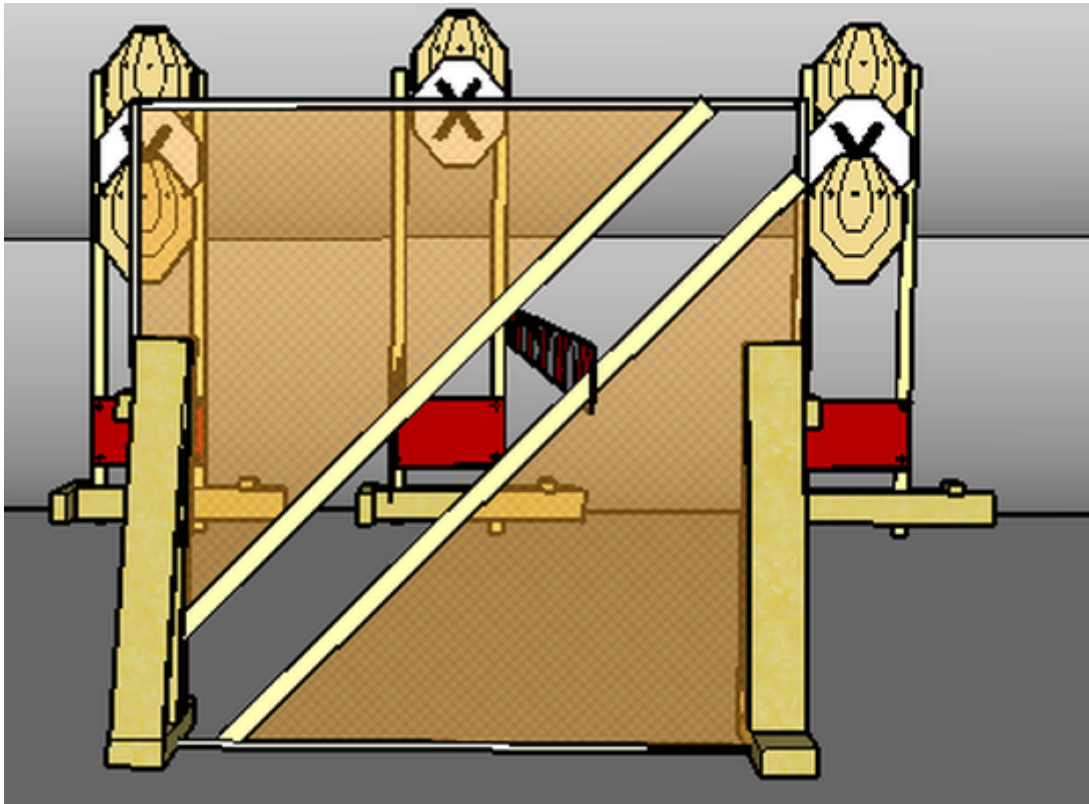

# 1. Fomle

CoF	Comstock - Short	Points	50 p
Targets	5 paper, 3 no-shoot, Total 5 targets	Min rounds	10
Firearm	Handgun	Match-%	25.00%

Procedure	On start signal engage all targets as they become visible within the demarcated area.
Starting position	Starting relaxed facing downrange.
Firearm ready condition	L/R 90 deg, top of berm + two meters
Start on	Audible signal
Stop on	Last shot
Penalties	As per current edition of rules
Safety angles	L/R
Setup notes	

## 2. Høyre eller venstre?

CoF	Comstock - Short	Points	50 p
Targets	5 paper, 3 no-shoot, Total 5 targets	Min rounds	10
Firearm	Handgun	Match-%	25.00%

Procedure	On start signal engage all targets as they become visible within the demarcated area.
Starting position	Starting relaxed facing downrange.
Firearm ready condition	Gun loaded on barrel.
Start on	Audible signal
Stop on	Last shot
Penalties	As per current edition of rules
Safety angles	L/R 90 deg, top of berm + two meters
Setup notes	