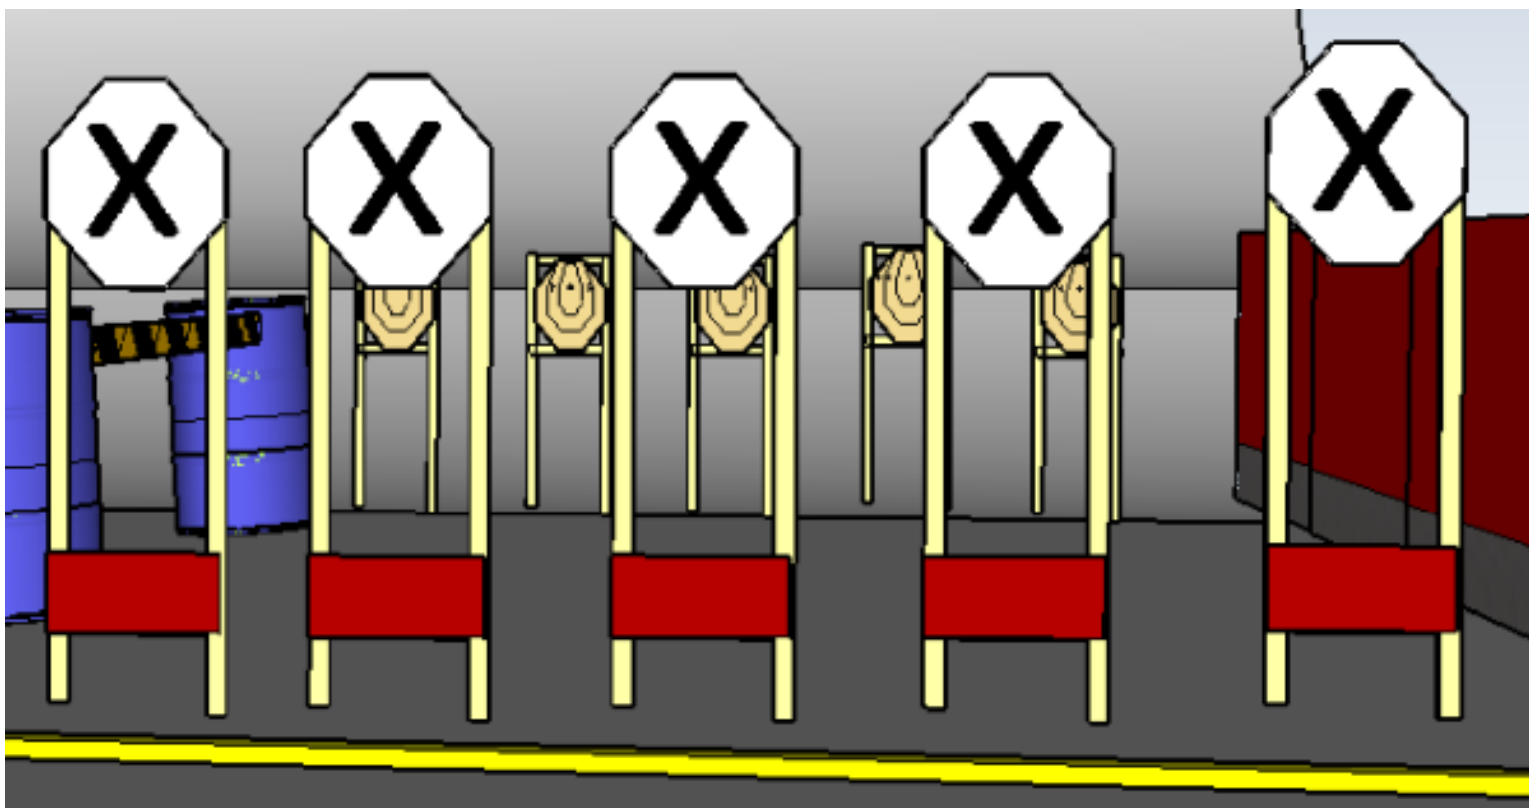

4. Høy termosføring

CoF	Comstock - Short	Points	50 p
Targets	5 paper, 5 no-shoot, Total 5 targets	Min rounds	10
Firearm	Handgun	Match-%	25.00%

Procedure	On start signal engage all targets as they become visible within the demarcated area. Each shot fired without the entire termos being held above the gun will incur one procedural penalty per occurrence. procedural penalty per occurrence.
Starting position	Standing relaxed facing downrange.
Firearm ready condition	Gun loaded, 45 deg
Start on	Audible signal
Stop on	Last shot
Penalties	As per current edition of rules
Safety angles	L/R 90 deg, top of berm + two meters
Setup notes