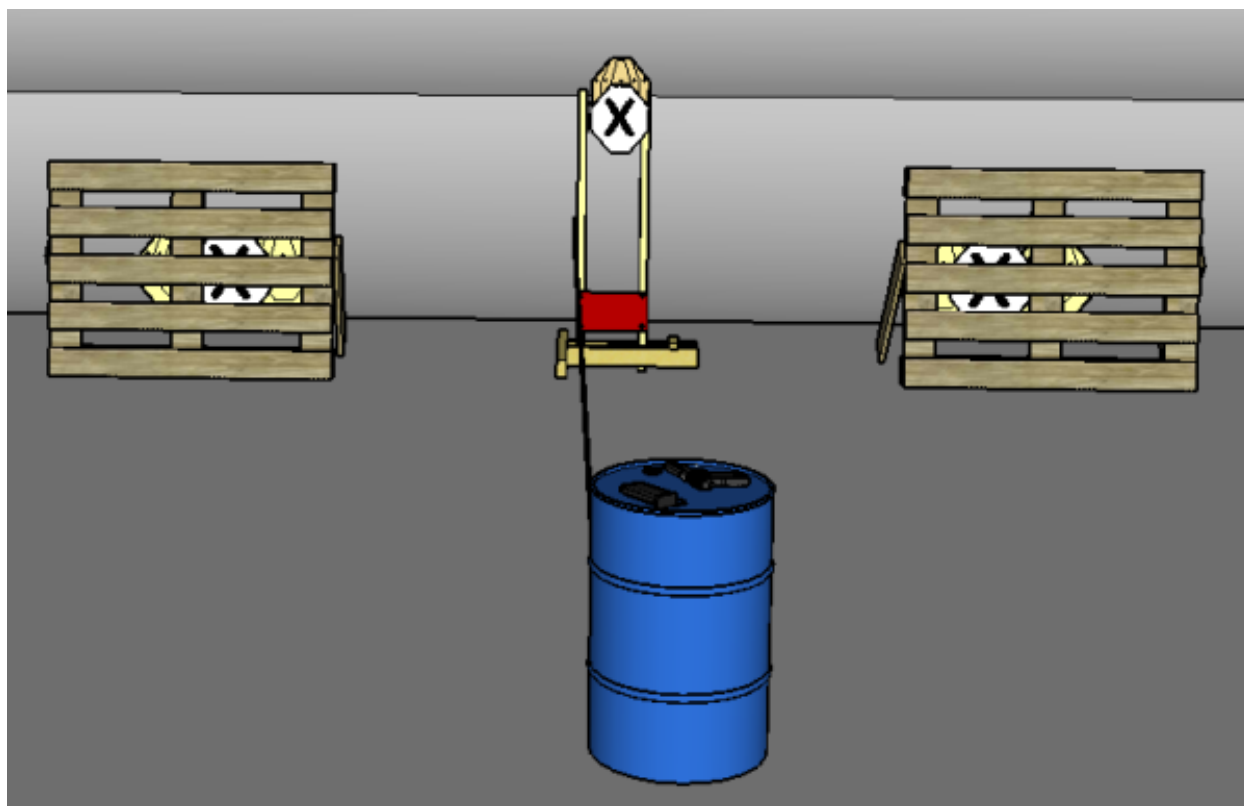

# 1. Fomle

CoF	Comstock - Short	Points	50 p
Targets	5 paper, 3 no-shoot, Total 5 targets	Min rounds	10
Firearm	Handgun	Match-%	25.00%

Procedure	On start signal engage all targets as they become visible within the demarcated area.
Starting position	Starting relaxed facing downrange.
Firearm ready condition	L/R 90 deg, top of berm + two meters
Start on	Audible signal
Stop on	Last shot
Penalties	As per current edition of rules
Safety angles	L/R
Setup notes	

## 2. Høyre eller venstre?

CoF	Comstock - Short	Points	50 p
Targets	5 paper, 3 no-shoot, Total 5 targets	Min rounds	10
Firearm	Handgun	Match-%	25.00%

Procedure	On start signal engage all targets as they become visible within the demarcated area.
Starting position	Starting relaxed facing downrange.
Firearm ready condition	Gun loaded on barrel.
Start on	Audible signal
Stop on	Last shot
Penalties	As per current edition of rules
Safety angles	L/R 90 deg, top of berm + two meters
Setup notes	

### 3. Vi går til venstre

CoF	Comstock - Short	Points	50 p
Targets	5 paper, Total 5 targets	Min rounds	10
Firearm	Handgun	Match-%	25.00%

Procedure	On start signal engage all targets as they become visible within the demarcated area.
Starting position	Standing relaxed facing downrange.
Firearm ready condition	Gun loaded on barrel.
Start on	Audible signal
Stop on	Last shot
Penalties	As per current edition of rules
Safety angles	L/R 90 deg, top of berm + two meters
Setup notes	