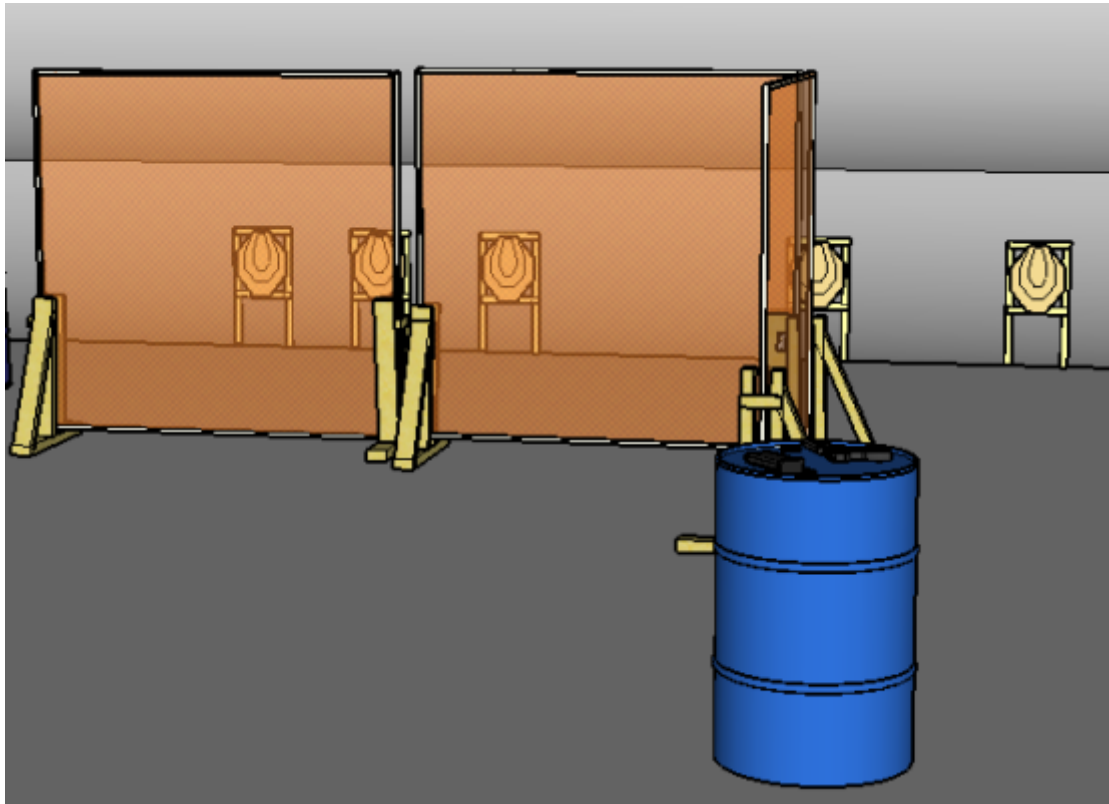

# 1. Fomle

CoF	Comstock - Short	Points	50 p
Targets	5 paper, 3 no-shoot, Total 5 targets	Min rounds	10
Firearm	Handgun	Match-%	25.00%

Procedure	On start signal engage all targets as they become visible within the demarcated area.
Starting position	Starting relaxed facing downrange.
Firearm ready condition	L/R 90 deg, top of berm + two meters
Start on	Audible signal
Stop on	Last shot
Penalties	As per current edition of rules
Safety angles	L/R
Setup notes	

## 2. Høyre eller venstre?

CoF	Comstock - Short	Points	50 p
Targets	5 paper, 3 no-shoot, Total 5 targets	Min rounds	10
Firearm	Handgun	Match-%	25.00%

Procedure	On start signal engage all targets as they become visible within the demarcated area.
Starting position	Starting relaxed facing downrange.
Firearm ready condition	Gun loaded on barrel.
Start on	Audible signal
Stop on	Last shot
Penalties	As per current edition of rules
Safety angles	L/R 90 deg, top of berm + two meters
Setup notes	

### 3. Vi går til venstre

CoF	Comstock - Short	Points	50 p
Targets	5 paper, Total 5 targets	Min rounds	10
Firearm	Handgun	Match-%	25.00%

Procedure	On start signal engage all targets as they become visible within the demarcated area.
Starting position	Standing relaxed facing downrange.
Firearm ready condition	Gun loaded on barrel.
Start on	Audible signal
Stop on	Last shot
Penalties	As per current edition of rules
Safety angles	L/R 90 deg, top of berm + two meters
Setup notes	