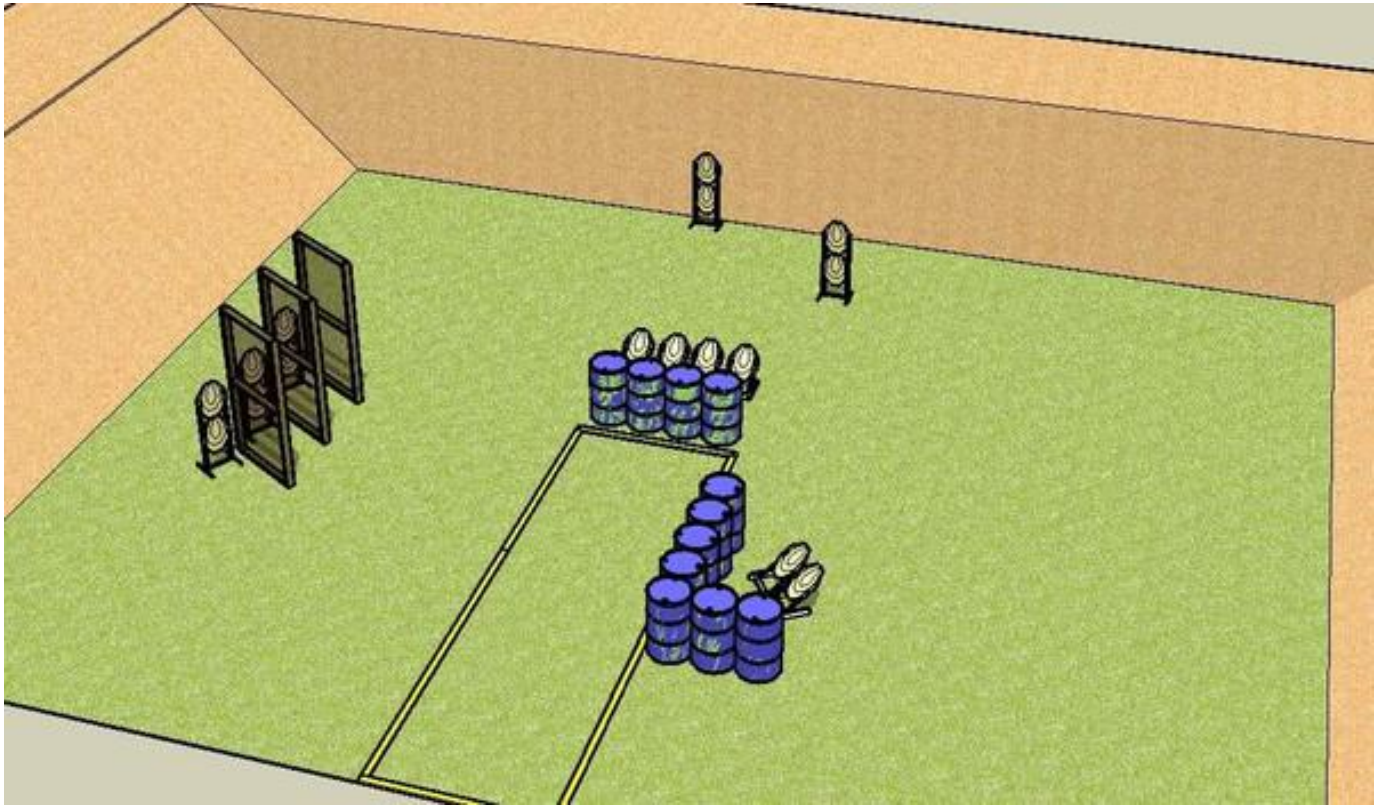

6. 6

CoF	Comstock - Long	Points	160 p
Targets	16 paper, Total 16 targets	Min rounds	32
Firearm	Handgun	Match-%	29.91%

Procedure	
Starting position	Gun loaded & holstered
Firearm ready condition	
Start on	Audible signal
Stop on	Last shot
Penalties	As per current edition of rules
Safety angles	Marked poles
Setup notes