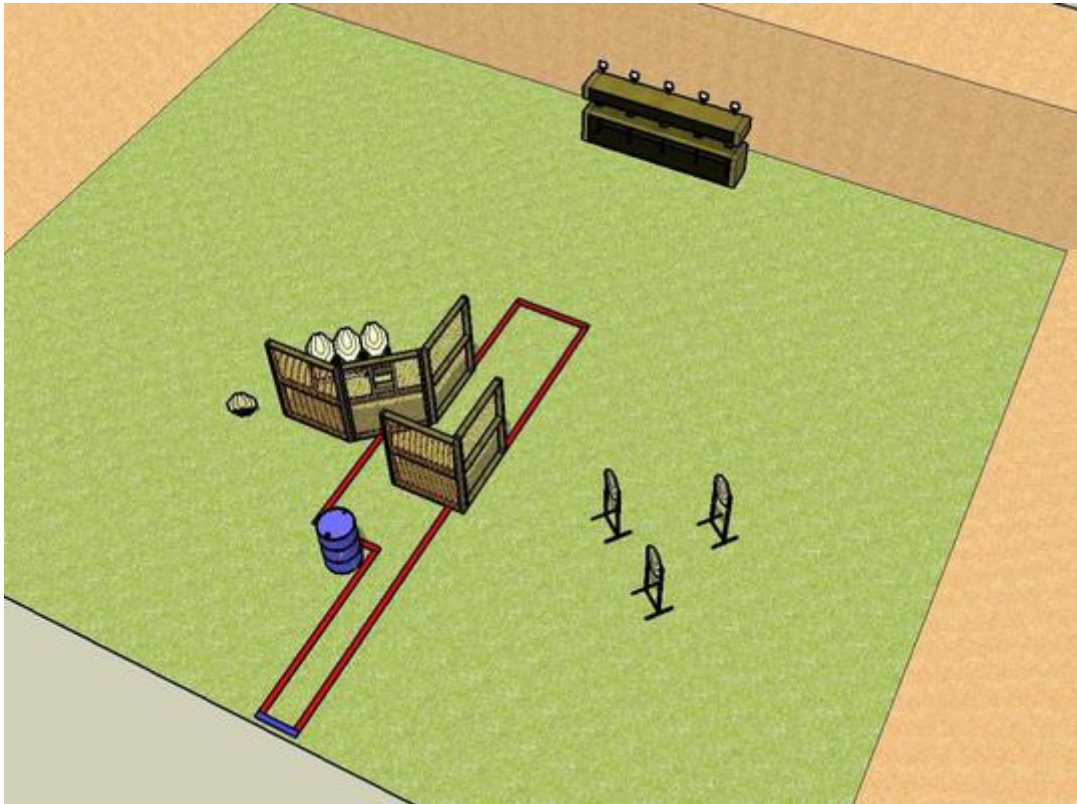

# 1.1

CoF	Comstock - Medium	Points	120 p
Targets	7 paper, 10 plates, Total 17 targets	Min rounds	24
Firearm	Handgun	Match-%	22.43%

Procedure	
Starting position	Gun loaded & holstered
Firearm ready condition	
Start on	Audible signal
Stop on	Last shot
Penalties	As per current edition of rules
Safety angles	L/R
Setup notes	

## 2.2

CoF	Comstock - Short	Points	45 p
Targets	4 paper, 1 popper, Total 5 targets	Min rounds	9
Firearm	Handgun	Match-%	8.41%

Procedure	popper activates swinger
Starting position	Gun loaded & holstered
Firearm ready condition	
Start on	Audible signal
Stop on	Last shot
Penalties	As per current edition of rules
Safety angles	L/R
Setup notes	