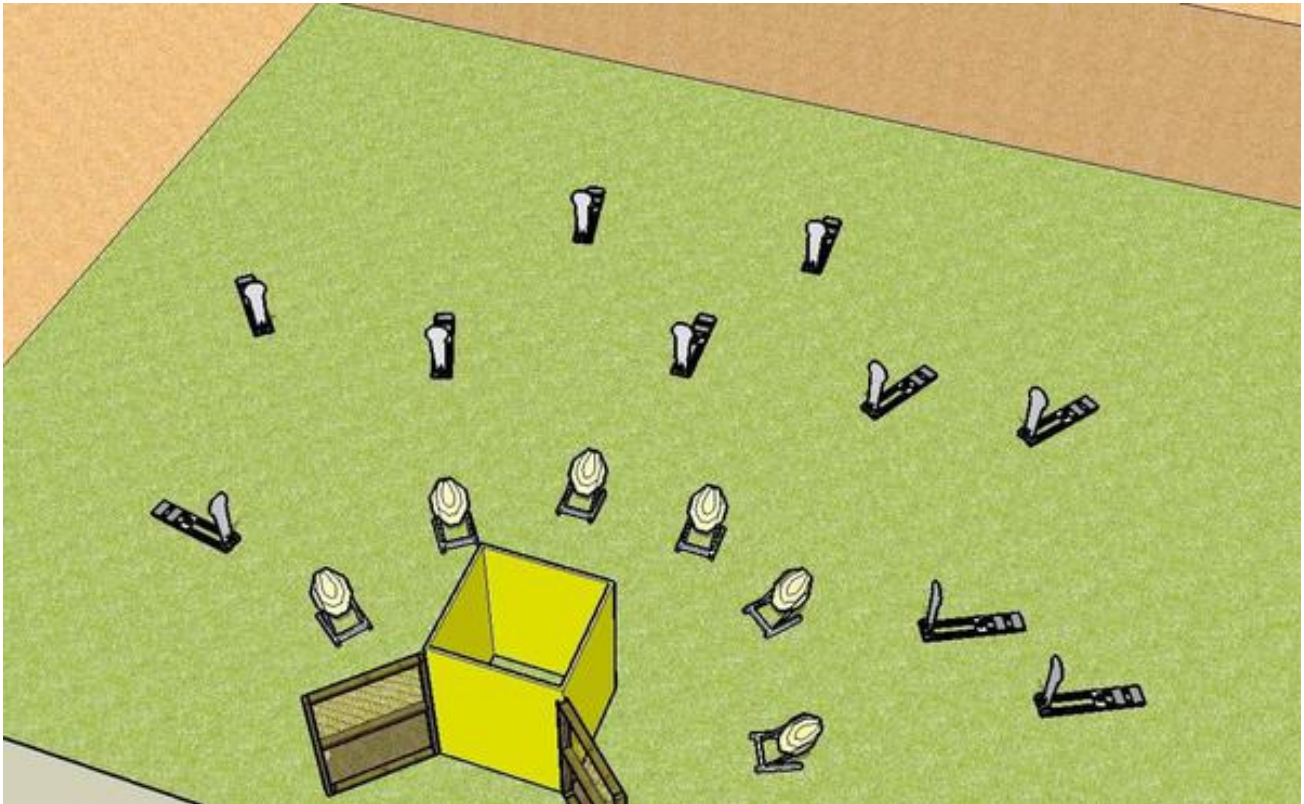

4. 4

CoF	Comstock - Medium	Points	110 p
Targets	6 paper, 10 popper, Total 16 targets	Min rounds	22
Firearm	Handgun	Match-%	20.56%

Procedure	
Starting position	Gun loaded & holstered
Firearm ready condition	
Start on	Audible signal
Stop on	Last shot
Penalties	As per current edition of rules
Safety angles	Marked poles
Setup notes