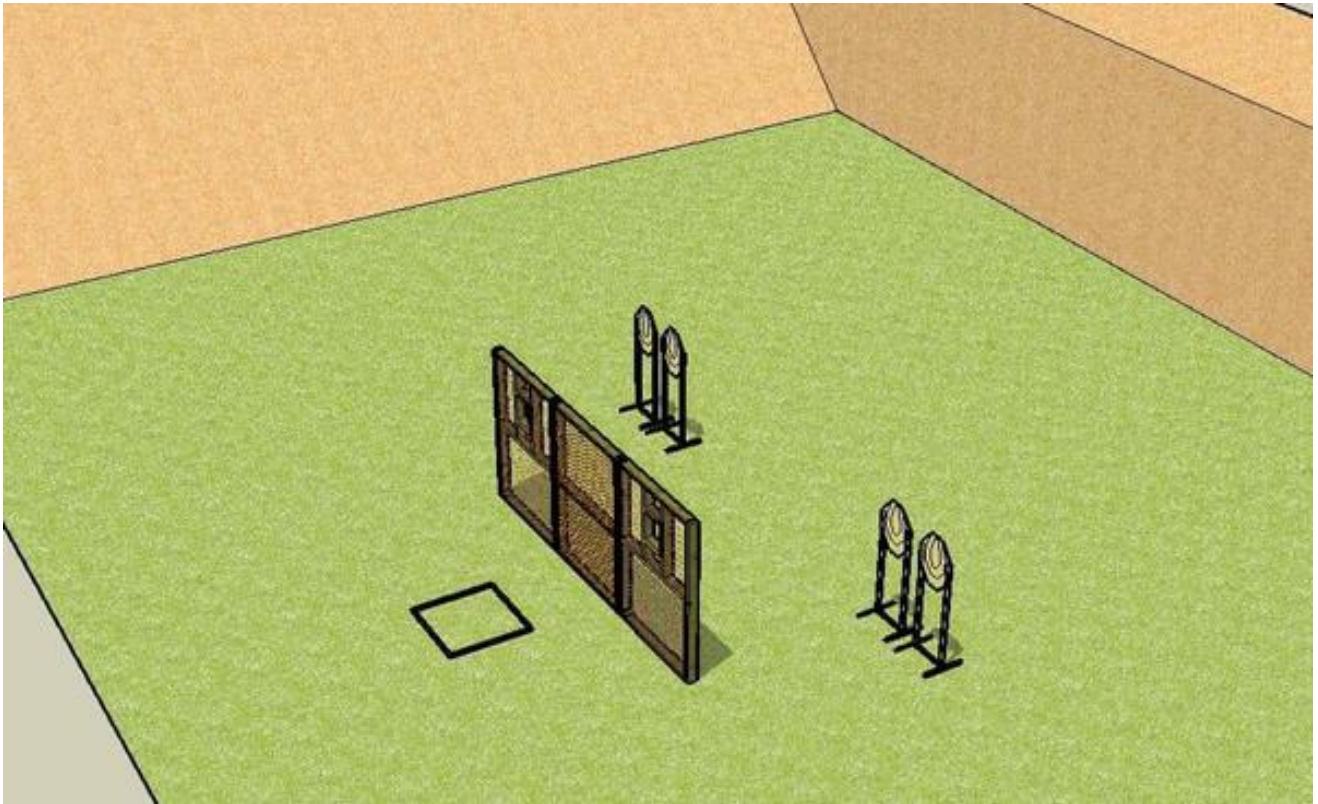

5.5

CoF	Comstock - Short	Points	40 p
Targets	4 paper, Total 4 targets	Min rounds	8
Firearm	Handgun	Match-%	7.48%

Procedure	
Starting position	Gun loaded & holstered
Firearm ready condition	
Start on	Audible signal
Stop on	Last shot
Penalties	As per current edition of rules
Safety angles	L/R
Setup notes