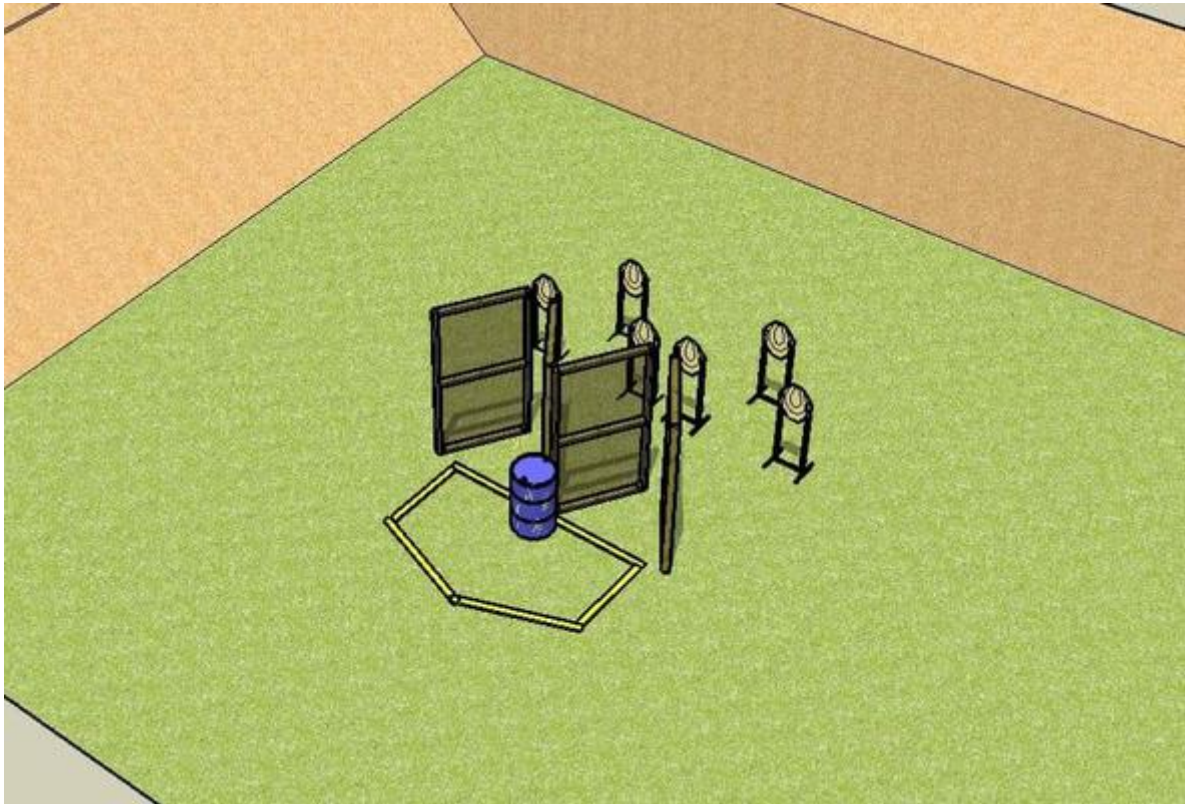

3.3

CoF	Comstock - Short	Points	60 p
Targets	6 paper, Total 6 targets	Min rounds	12
Firearm	Handgun	Match-%	11.21%

Procedure	
Starting position	Gun unloaded & holstered magazines to be used laying on barrel
Firearm ready condition	
Start on	Audible signal
Stop on	Last shot
Penalties	As per current edition of rules
Safety angles	L/R
Setup notes