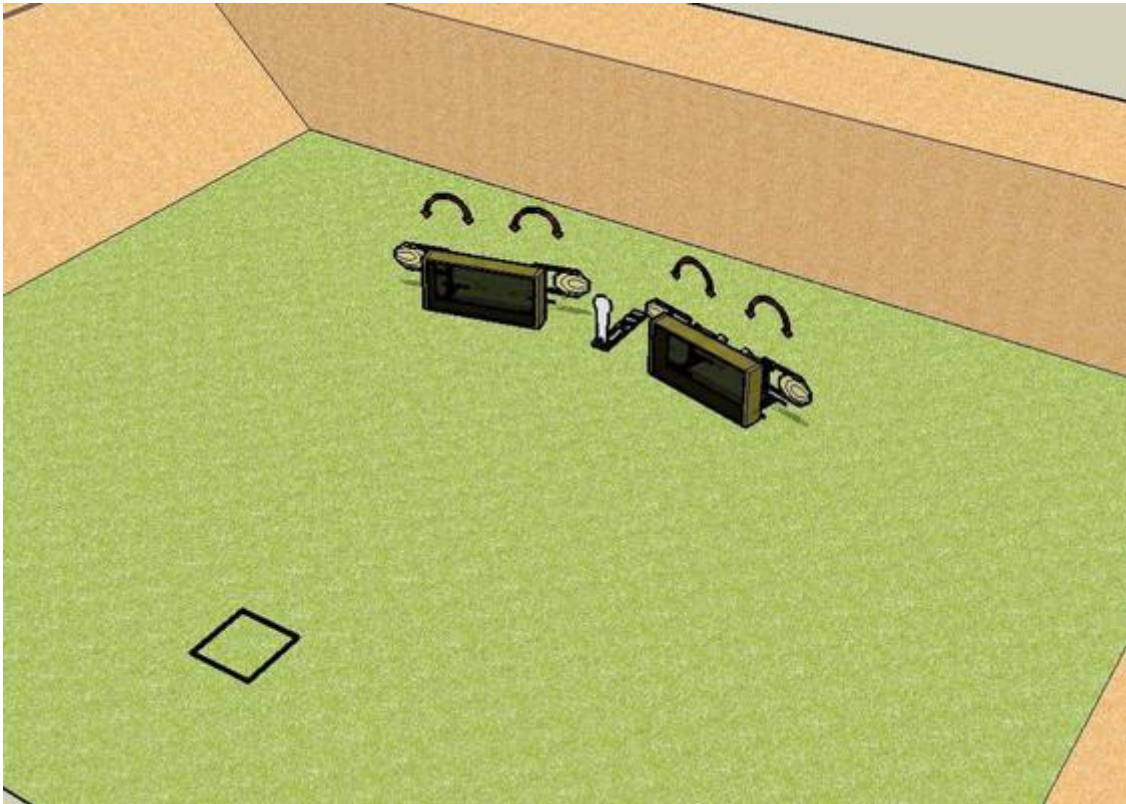

# 1.1

CoF	Comstock - Medium	Points	120 p
Targets	7 paper, 10 plates, Total 17 targets	Min rounds	24
Firearm	Handgun	Match-%	22.43%

Procedure	
Starting position	Gun loaded & holstered
Firearm ready condition	
Start on	Audible signal
Stop on	Last shot
Penalties	As per current edition of rules
Safety angles	L/R
Setup notes	

## 2.2

CoF	Comstock - Short	Points	45 p
Targets	4 paper, 1 popper, Total 5 targets	Min rounds	9
Firearm	Handgun	Match-%	8.41%

Procedure	popper activates swinger
Starting position	Gun loaded & holstered
Firearm ready condition	
Start on	Audible signal
Stop on	Last shot
Penalties	As per current edition of rules
Safety angles	L/R
Setup notes	