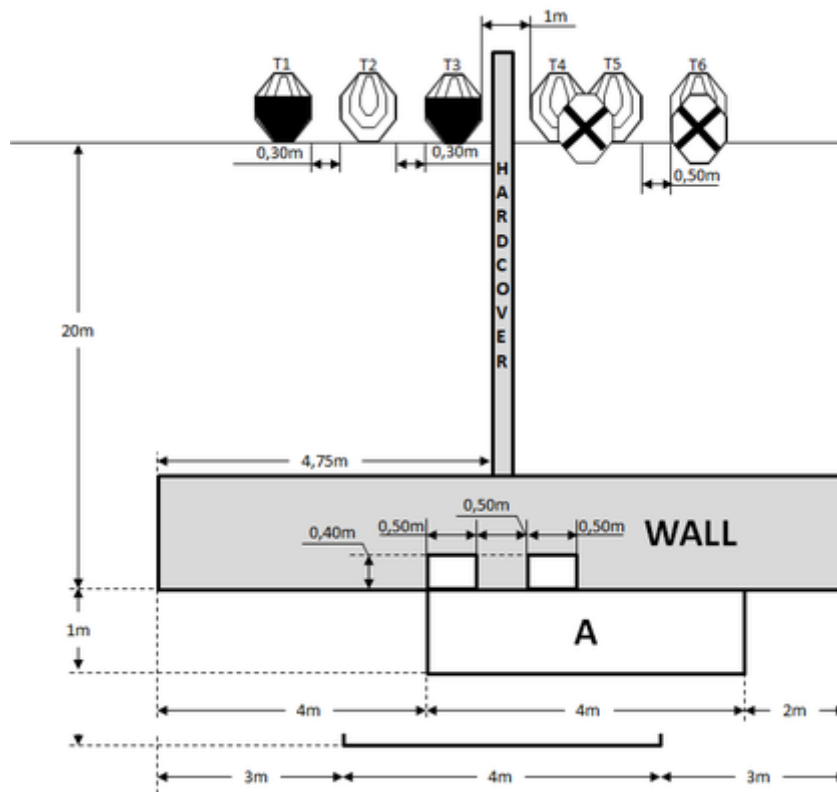

# 1. September #1

CoF	Comstock - Medium	Points	60 p
Targets	6 paper, 2 no-shoot, Total 6 targets	Min rounds	12
Firearm	Rifle	Match-%	33.33%

Procedure	After the audible start signal engage targets from area "A".
Starting position	Anywhere in area "A", stock touching the competitor at hip level.
Firearm ready condition	Loaded (Option 1).
Start on	Audible signal
Stop on	Last shot
Penalties	As per current edition of rules
Safety angles	L/R
Setup notes	Set IPSC Targets to 1,6m to the top of the targets. The wall is 1,8m high and 10m wide. Target T1-T3 are only visible from the left low port and target T3-T6 are only visible from the right low port.

## 2. September #2

CoF	Comstock - Medium	Points	60 p
Targets	6 paper, Total 6 targets	Min rounds	12
Firearm	Rifle	Match-%	33.33%

Procedure	After the audible start signal engage targets from area "A".
Starting position	Anywhere in area "A", stock touching the competitor at hip level.
Firearm ready condition	Loaded (Option 1).
Start on	Audible signal
Stop on	Last shot
Penalties	As per current edition of rules
Safety angles	L/R
Setup notes	Set IPSC Targets to 1,6m to the top of the targets. The wall is 1,8m high and 10m wide. Target T1-T3 are only visible from the left low port and target T3-T6 are only visible from the right low port.

### 3. September #3

CoF	Comstock - Medium	Points	60 p
Targets	6 paper, Total 6 targets	Min rounds	12
Firearm	Rifle	Match-%	33.33%

Procedure	After the audible start signal engage targets from area "A".
Starting position	Anywhere in area "A", stock touching the competitor at hip level.
Firearm ready condition	Loaded (Option 1).
Start on	Audible signal
Stop on	Last shot
Penalties	As per current edition of rules
Safety angles	L/R
Setup notes	Set IPSC Targets to 1,6m to the top of the targets. The wall is 1,8m high and 10m wide. Target T1-T3 are only visible from the left low port and target T3-T6 are only visible from the right low port.