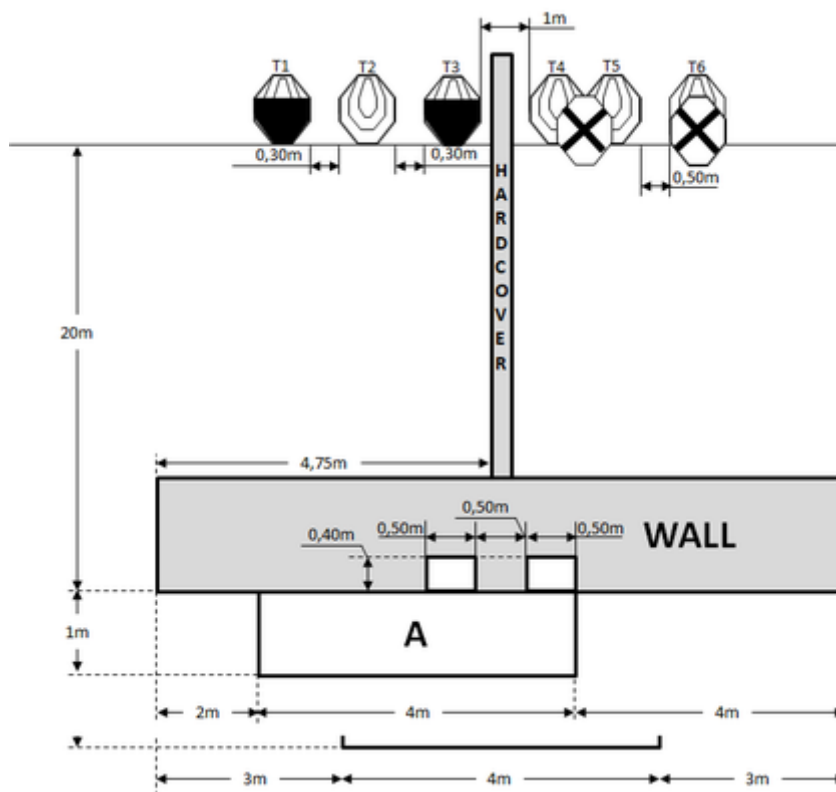

# 1. September #1

CoF	Comstock - Medium	Points	60 p
Targets	6 paper, 2 no-shoot, Total 6 targets	Min rounds	12
Firearm	Rifle	Match-%	33.33%

Procedure	After the audible start signal engage targets from area "A".
Starting position	Anywhere in area "A", stock touching the competitor at hip level.
Firearm ready condition	Loaded (Option 1).
Start on	Audible signal
Stop on	Last shot
Penalties	As per current edition of rules
Safety angles	L/R
Setup notes	Set IPSC Targets to 1,6m to the top of the targets. The wall is 1,8m high and 10m wide. Target T1-T3 are only visible from the left low port and target T3-T6 are only visible from the right low port.

## 2. September #2

CoF	Comstock - Medium	Points	60 p
Targets	6 paper, Total 6 targets	Min rounds	12
Firearm	Rifle	Match-%	33.33%

Procedure	After the audible start signal engage targets from area "A".
Starting position	Anywhere in area "A", stock touching the competitor at hip level.
Firearm ready condition	Loaded (Option 1).
Start on	Audible signal
Stop on	Last shot
Penalties	As per current edition of rules
Safety angles	L/R
Setup notes	Set IPSC Targets to 1,6m to the top of the targets. The wall is 1,8m high and 10m wide. Target T1-T3 are only visible from the left low port and target T3-T6 are only visible from the right low port.

### 3. September #3

CoF	Comstock - Medium	Points	60 p
Targets	6 paper, Total 6 targets	Min rounds	12
Firearm	Rifle	Match-%	33.33%

Procedure	After the audible start signal engage targets from area "A".
Starting position	Anywhere in area "A", stock touching the competitor at hip level.
Firearm ready condition	Loaded (Option 1).
Start on	Audible signal
Stop on	Last shot
Penalties	As per current edition of rules
Safety angles	L/R
Setup notes	Set IPSC Targets to 1,6m to the top of the targets. The wall is 1,8m high and 10m wide. Target T1-T3 are only visible from the left low port and target T3-T6 are only visible from the right low port.