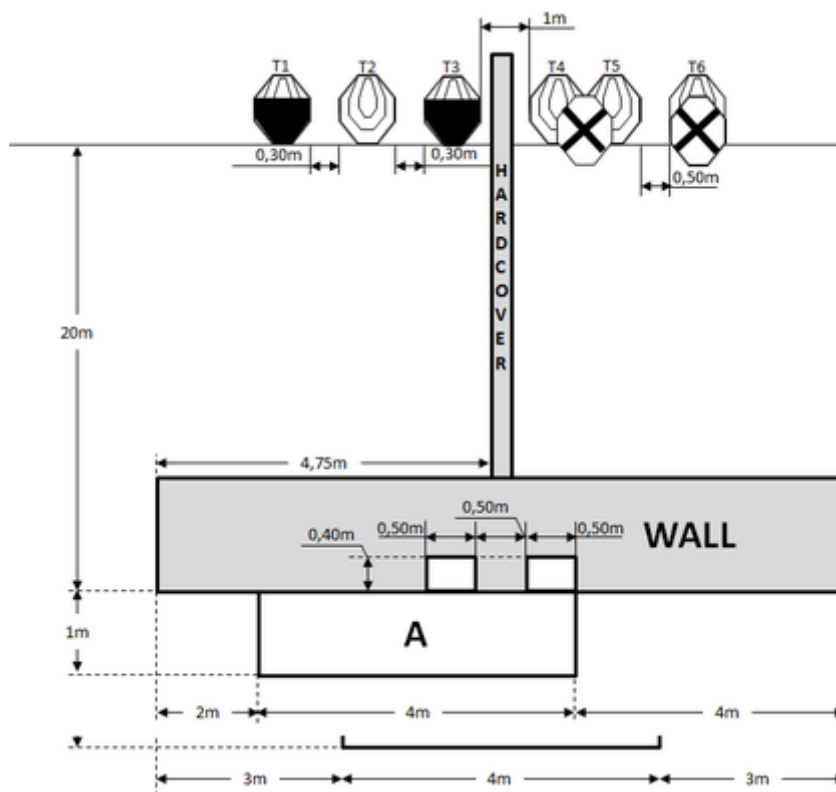

1. September #1

CoF	Comstock - Medium	Points	60 p
Targets	6 paper, 2 no-shoot, Total 6 targets	Min rounds	12
Firearm	Rifle	Match-%	33.33%

Procedure	After the audible start signal engage targets from area "A".
Starting position	Anywhere in area "A", stock touching the competitor at hip level.
Firearm ready condition	Loaded (Option 1).
Start on	Audible signal
Stop on	Last shot
Penalties	As per current edition of rules
Safety angles	L/R
Setup notes	Set IPSC Targets to 1,6m to the top of the targets. The wall is 1,8m high and 10m wide. Target T1-T3 are only visible from the left low port and target T3-T6 are only visible from the right low port.

2. September #2

CoF	Comstock - Medium	Points	60 p
Targets	6 paper, Total 6 targets	Min rounds	12
Firearm	Rifle	Match-%	33.33%

Procedure	After the audible start signal engage targets from area "A".
Starting position	Anywhere in area "A", stock touching the competitor at hip level.
Firearm ready condition	Loaded (Option 1).
Start on	Audible signal
Stop on	Last shot
Penalties	As per current edition of rules
Safety angles	L/R
Setup notes	Set IPSC Targets to 1,6m to the top of the targets. The wall is 1,8m high and 10m wide. Target T1-T3 are only visible from the left low port and target T3-T6 are only visible from the right low port.

3. September #3

CoF	Comstock - Medium	Points	60 p
Targets	6 paper, Total 6 targets	Min rounds	12
Firearm	Rifle	Match-%	33.33%

Procedure	After the audible start signal engage targets from area "A".
Starting position	Anywhere in area "A", stock touching the competitor at hip level.
Firearm ready condition	Loaded (Option 1).
Start on	Audible signal
Stop on	Last shot
Penalties	As per current edition of rules
Safety angles	L/R
Setup notes	Set IPSC Targets to 1,6m to the top of the targets. The wall is 1,8m high and 10m wide. Target T1-T3 are only visible from the left low port and target T3-T6 are only visible from the right low port.