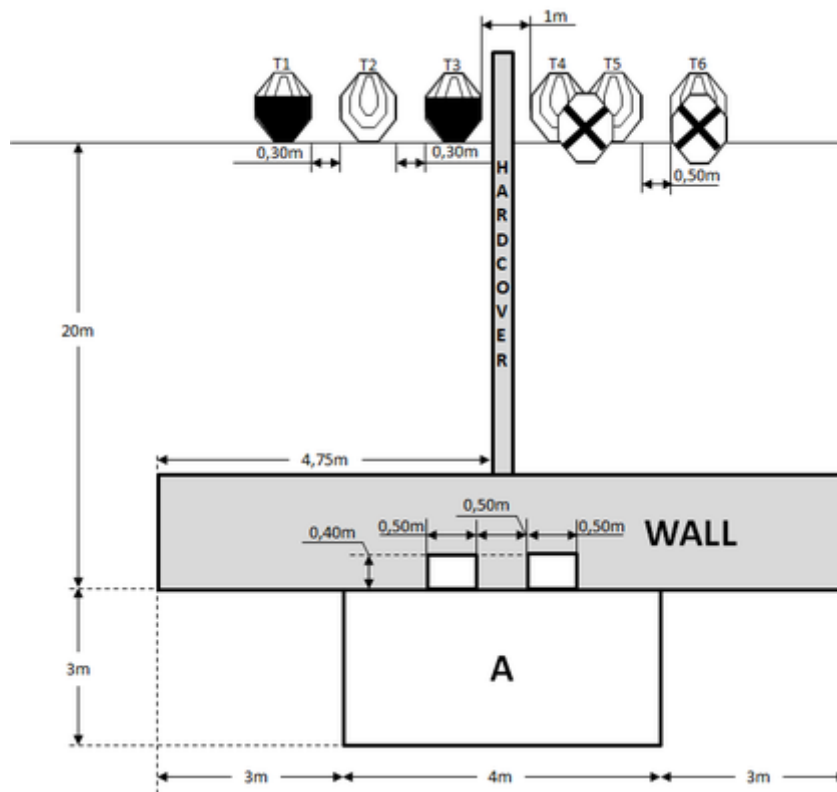

# 1. September #1

CoF	Comstock - Medium	Points	60 p
Targets	6 paper, 2 no-shoot, Total 6 targets	Min rounds	12
Firearm	Rifle	Match-%	33.33%

Procedure	After the audible start signal engage targets from area "A".
Starting position	Anywhere in area "A", stock touching the competitor at hip level.
Firearm ready condition	Loaded (Option 1).
Start on	Audible signal
Stop on	Last shot
Penalties	As per current edition of rules
Safety angles	L/R
Setup notes	Set IPSC Targets to 1,6m to the top of the targets. The wall is 1,8m high and 10m wide. Target T1-T3 are only visible from the left low port and target T3-T6 are only visible from the right low port.

## 2. September #2

CoF	Comstock - Medium	Points	60 p
Targets	6 paper, Total 6 targets	Min rounds	12
Firearm	Rifle	Match-%	33.33%

Procedure	After the audible start signal engage targets from area "A".
Starting position	Anywhere in area "A", stock touching the competitor at hip level.
Firearm ready condition	Loaded (Option 1).
Start on	Audible signal
Stop on	Last shot
Penalties	As per current edition of rules
Safety angles	L/R
Setup notes	Set IPSC Targets to 1,6m to the top of the targets. The wall is 1,8m high and 10m wide. Target T1-T3 are only visible from the left low port and target T3-T6 are only visible from the right low port.

### 3. September #3

CoF	Comstock - Medium	Points	60 p
Targets	6 paper, Total 6 targets	Min rounds	12
Firearm	Rifle	Match-%	33.33%

Procedure	After the audible start signal engage targets from area "A".
Starting position	Anywhere in area "A", stock touching the competitor at hip level.
Firearm ready condition	Loaded (Option 1).
Start on	Audible signal
Stop on	Last shot
Penalties	As per current edition of rules
Safety angles	L/R
Setup notes	Set IPSC Targets to 1,6m to the top of the targets. The wall is 1,8m high and 10m wide. Target T1-T3 are only visible from the left low port and target T3-T6 are only visible from the right low port.