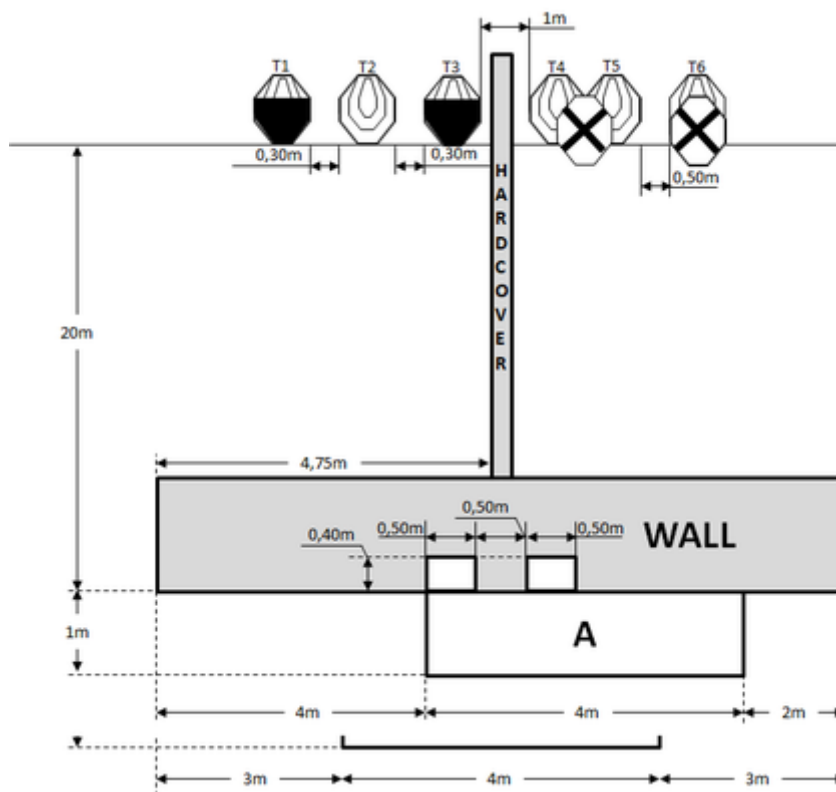

1. September #1

CoF	Comstock - Medium	Points	60 p
Targets	6 paper, 2 no-shoot, Total 6 targets	Min rounds	12
Firearm	Rifle	Match-%	33.33%

Procedure	After the audible start signal engage targets from area "A".
Starting position	Anywhere in area "A", stock touching the competitor at hip level.
Firearm ready condition	Loaded (Option 1).
Start on	Audible signal
Stop on	Last shot
Penalties	As per current edition of rules
Safety angles	L/R
Setup notes	Set IPSC Targets to 1,6m to the top of the targets. The wall is 1,8m high and 10m wide. Target T1-T3 are only visible from the left low port and target T3-T6 are only visible from the right low port.

2. September #2

CoF	Comstock - Medium	Points	60 p
Targets	6 paper, Total 6 targets	Min rounds	12
Firearm	Rifle	Match-%	33.33%

Procedure	After the audible start signal engage targets from area "A".
Starting position	Anywhere in area "A", stock touching the competitor at hip level.
Firearm ready condition	Loaded (Option 1).
Start on	Audible signal
Stop on	Last shot
Penalties	As per current edition of rules
Safety angles	L/R
Setup notes	Set IPSC Targets to 1,6m to the top of the targets. The wall is 1,8m high and 10m wide. Target T1-T3 are only visible from the left low port and target T3-T6 are only visible from the right low port.

3. September #3

CoF	Comstock - Medium	Points	60 p
Targets	6 paper, Total 6 targets	Min rounds	12
Firearm	Rifle	Match-%	33.33%

Procedure	After the audible start signal engage targets from area "A".
Starting position	Anywhere in area "A", stock touching the competitor at hip level.
Firearm ready condition	Loaded (Option 1).
Start on	Audible signal
Stop on	Last shot
Penalties	As per current edition of rules
Safety angles	L/R
Setup notes	Set IPSC Targets to 1,6m to the top of the targets. The wall is 1,8m high and 10m wide. Target T1-T3 are only visible from the left low port and target T3-T6 are only visible from the right low port.