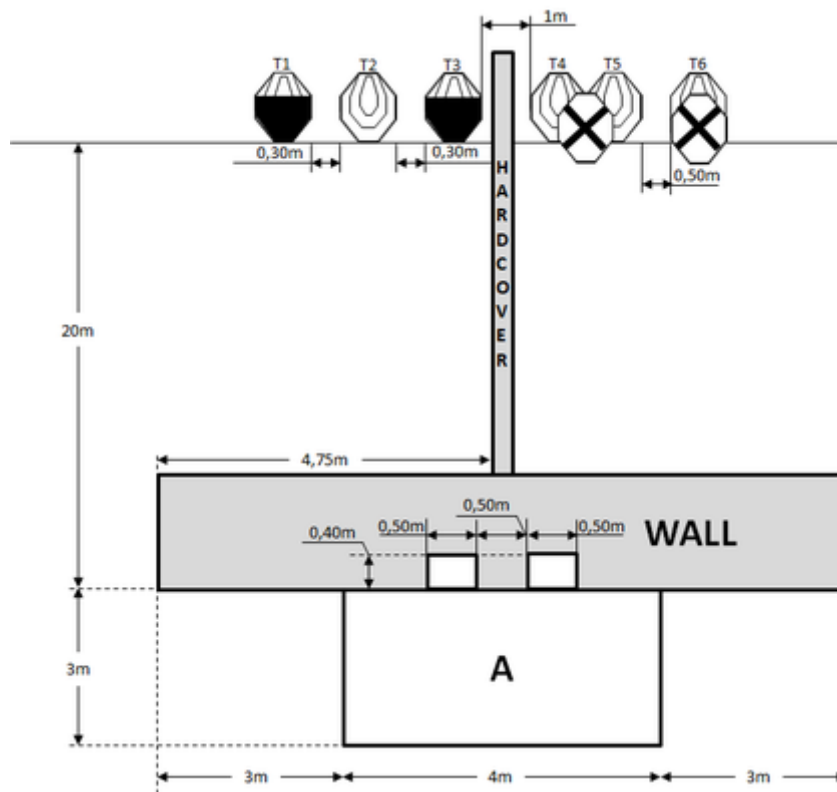

1. September #1

CoF	Comstock - Medium	Points	60 p
Targets	6 paper, 2 no-shoot, Total 6 targets	Min rounds	12
Firearm	Rifle	Match-%	33.33%

Procedure	After the audible start signal engage targets from area "A".
Starting position	Anywhere in area "A", stock touching the competitor at hip level.
Firearm ready condition	Loaded (Option 1).
Start on	Audible signal
Stop on	Last shot
Penalties	As per current edition of rules
Safety angles	L/R
Setup notes	Set IPSC Targets to 1,6m to the top of the targets. The wall is 1,8m high and 10m wide. Target T1-T3 are only visible from the left low port and target T3-T6 are only visible from the right low port.

2. September #2

CoF	Comstock - Medium	Points	60 p
Targets	6 paper, Total 6 targets	Min rounds	12
Firearm	Rifle	Match-%	33.33%

Procedure	After the audible start signal engage targets from area "A".
Starting position	Anywhere in area "A", stock touching the competitor at hip level.
Firearm ready condition	Loaded (Option 1).
Start on	Audible signal
Stop on	Last shot
Penalties	As per current edition of rules
Safety angles	L/R
Setup notes	Set IPSC Targets to 1,6m to the top of the targets. The wall is 1,8m high and 10m wide. Target T1-T3 are only visible from the left low port and target T3-T6 are only visible from the right low port.

3. September #3

CoF	Comstock - Medium	Points	60 p
Targets	6 paper, Total 6 targets	Min rounds	12
Firearm	Rifle	Match-%	33.33%

Procedure	After the audible start signal engage targets from area "A".
Starting position	Anywhere in area "A", stock touching the competitor at hip level.
Firearm ready condition	Loaded (Option 1).
Start on	Audible signal
Stop on	Last shot
Penalties	As per current edition of rules
Safety angles	L/R
Setup notes	Set IPSC Targets to 1,6m to the top of the targets. The wall is 1,8m high and 10m wide. Target T1-T3 are only visible from the left low port and target T3-T6 are only visible from the right low port.