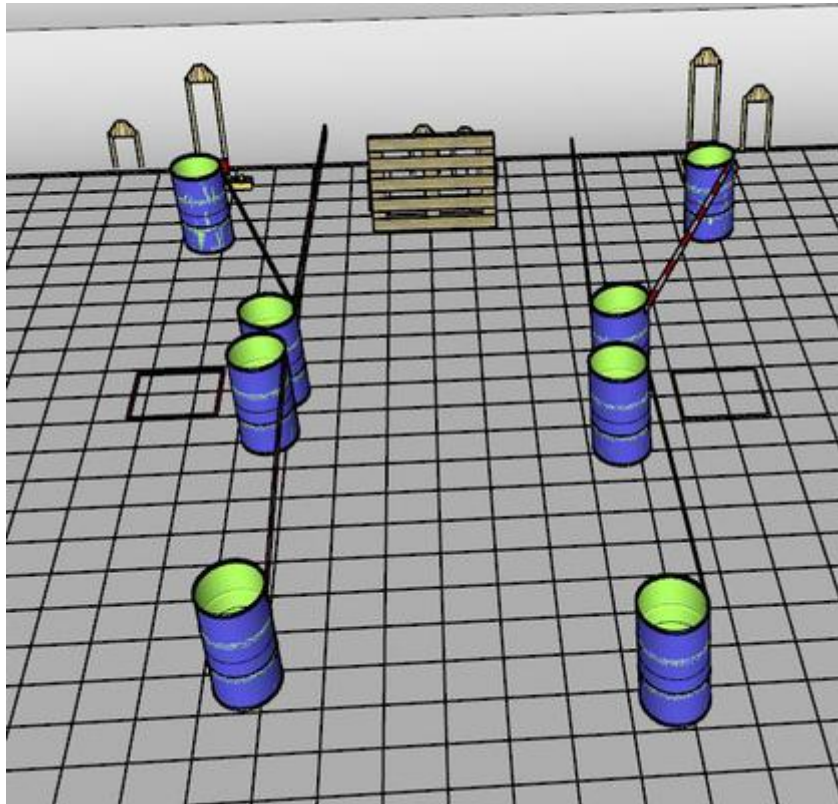

5. Round and round

CoF	Comstock - Medium	Points	60 p
Targets	6 paper, Total 6 targets	Min rounds	12
Firearm	Rifle	Match-%	11.32%

Procedure	On start signal engage all targets from within the demarked area. Red and white tape is wall extending up and down to infinity.
Starting position	Starting in box A or B
Firearm ready condition	Option 1
Start on	Audible signal
Stop on	Last shot
Penalties	As per current edition of rules
Safety angles	left and right side of Bern, top of berm
Setup notes