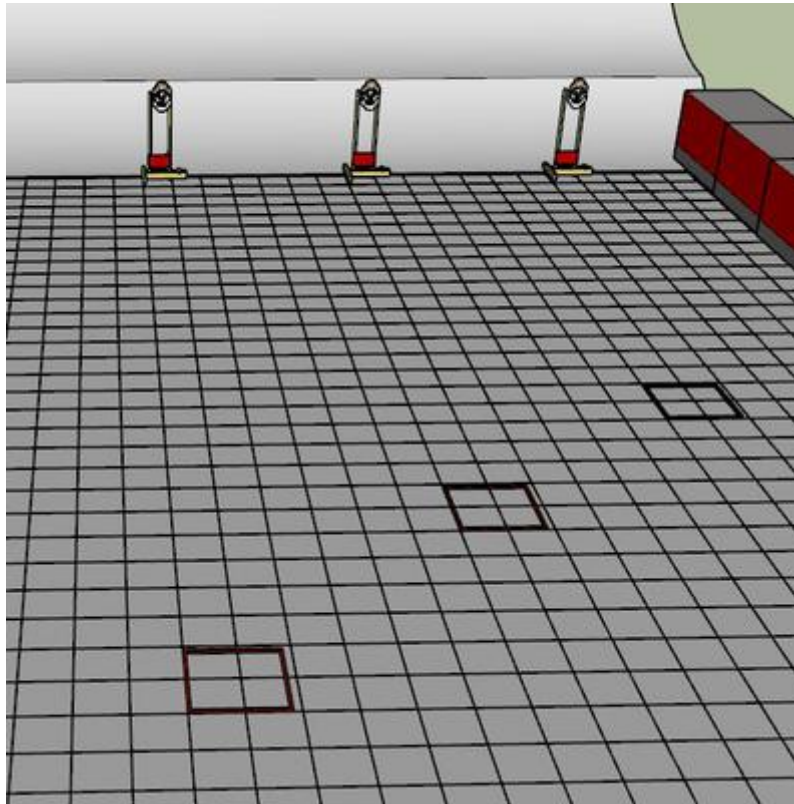

6. Use the boxes

CoF	Comstock - Medium	Points	60 p
Targets	6 paper, 3 no-shoot, Total 6 targets	Min rounds	12
Firearm	Rifle	Match-%	11.32%

Procedure	On start signal engage all targets using the boxes. Target A from box A, Target B from box B and Target C from boc C
Starting position	Standing in one of the boxes facing downrange
Firearm ready condition	Option 1
Start on	Audible signal
Stop on	Last shot
Penalties	As per current edition of rules
Safety angles	Left and right side of berg, top of berm
Setup notes