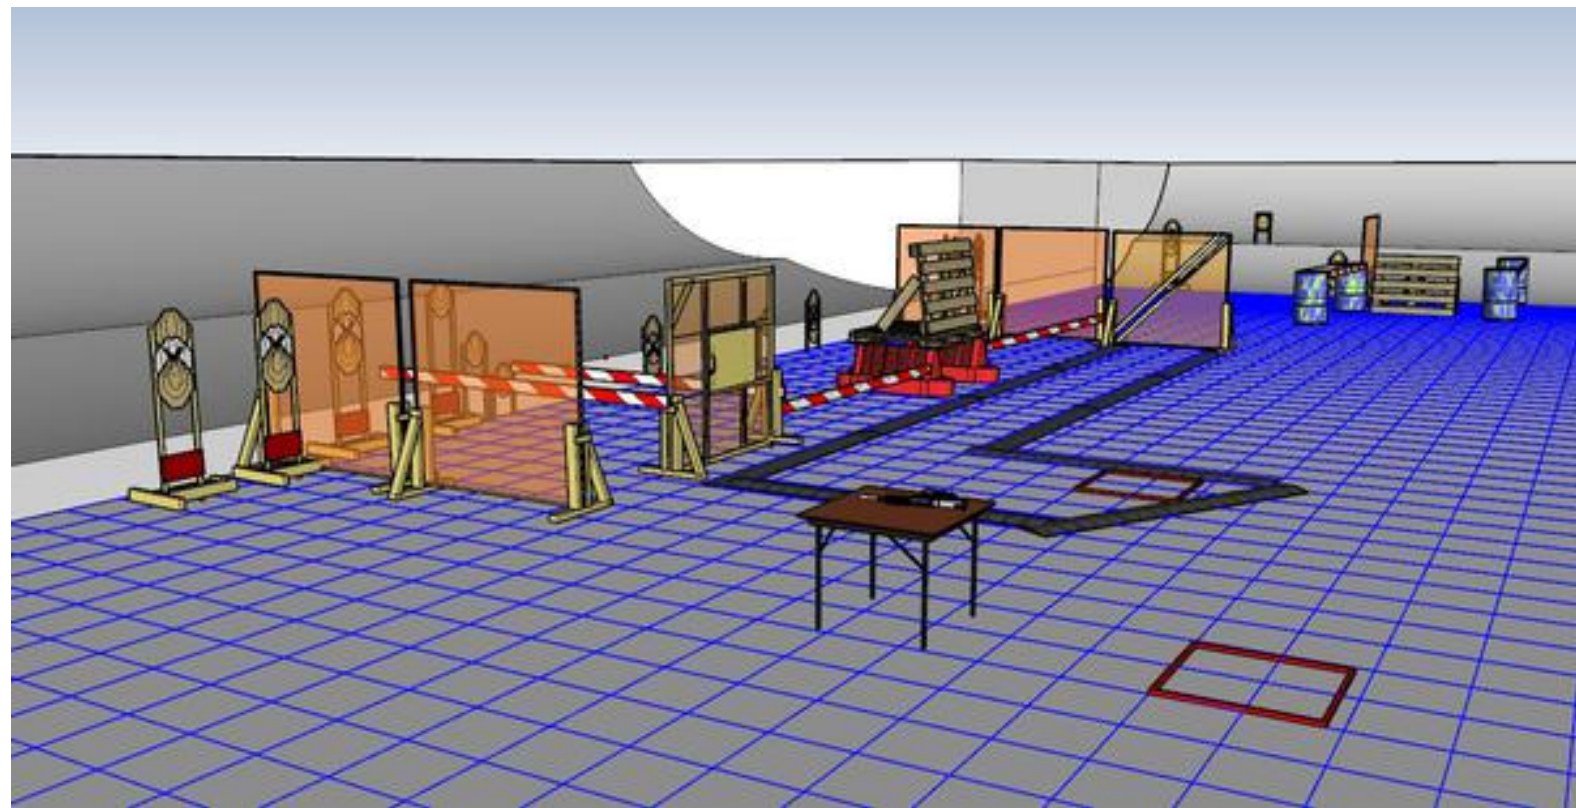

1. Find the targets

CoF	Comstock - Long	Points	150 p
Targets	15 paper, 5 no-shoot, Total 15 targets	Min rounds	30
Firearm	Rifle	Match-%	28.30%

Procedure	On start signal engage all targets from within the demarked area. All targets except target A must be shoot trough aperture. Tire treads on ground is Faultline Red and white tape is wall extending up and down to infinity.
Starting position	Starting in box facing downrange
Firearm ready condition	Option 1
Start on	Audible signal
Stop on	Last shot
Penalties	As per current edition of rules
Safety angles	Left stick, right 90 deg, top of berm + 2 meters
Setup notes	

2. Remember your ammo

CoF	Comstock - Long	Points	180 p
Targets	18 paper, 9 no-shoot, Total 18 targets	Min rounds	36
Firearm	Rifle	Match-%	33.96%

Procedure	On start signal engage all targets from within the demarked area. Tire treads on ground is Faultline Red and white tape is wall extending up and down to infinity.
Starting position	Standing in box facing downrange
Firearm ready condition	Option 3, gun and all magazines to be used on table
Start on	Audible signal
Stop on	Last shot
Penalties	As per current edition of rules
Safety angles	Left stick, right 90 deg, top of berm + 2 meters
Setup notes	

4. Use the wall

CoF	Comstock - Medium	Points	80 p
Targets	8 paper, 4 no-shoot, Total 8 targets	Min rounds	16
Firearm	Rifle	Match-%	15.09%

Procedure	On start signal engage all targets from behind the wall. Openings in wall can be used if needed. Red and white tape is wall extending up and down to infinity.
Starting position	Standing behind wall
Firearm ready condition	Option 1
Start on	Audible signal
Stop on	Last shot
Penalties	As per current edition of rules
Safety angles	Left and right side of berg, top of berm + 2 meters
Setup notes	