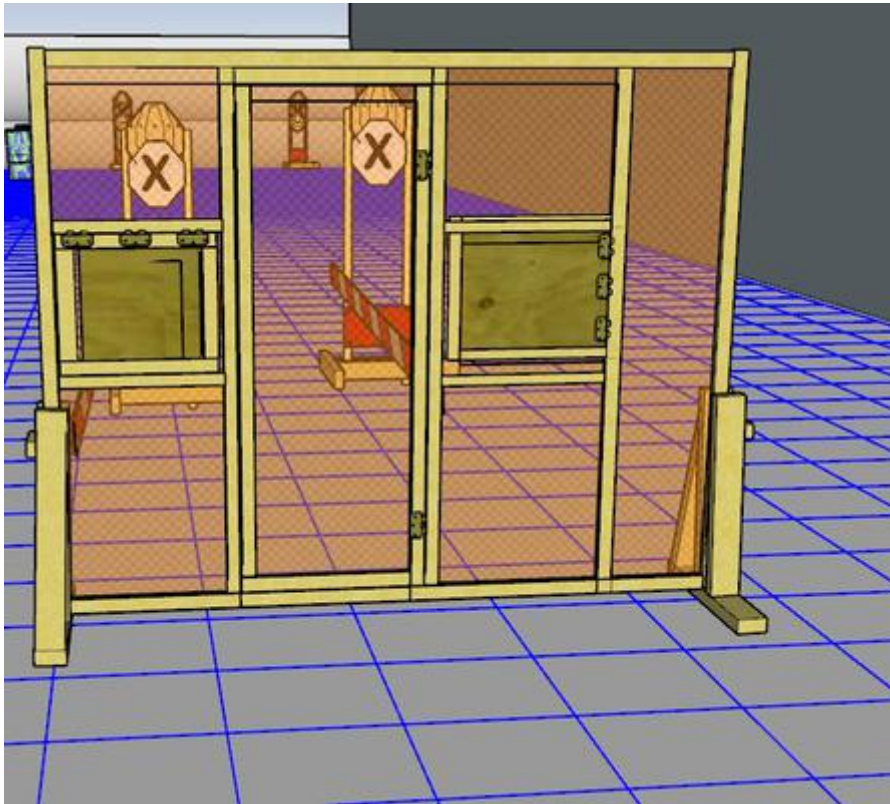

1. Find the targets

CoF	Comstock - Long	Points	150 p
Targets	15 paper, 5 no-shoot, Total 15 targets	Min rounds	30
Firearm	Rifle	Match-%	28.30%

Procedure	On start signal engage all targets from within the demarked area. All targets except target A must be shoot trough aperture. Tire treads on ground is Faultline Red and white tape is wall extending up and down to infinity.
Starting position	Starting in box facing downrange
Firearm ready condition	Option 1
Start on	Audible signal
Stop on	Last shot
Penalties	As per current edition of rules
Safety angles	Left stick, right 90 deg, top of berm + 2 meters
Setup notes	

2. Remember your ammo

CoF	Comstock - Long	Points	180 p
Targets	18 paper, 9 no-shoot, Total 18 targets	Min rounds	36
Firearm	Rifle	Match-%	33.96%

Procedure	On start signal engage all targets from within the demarked area. Tire treads on ground is Faultline Red and white tape is wall extending up and down to infinity.
Starting position	Standing in box facing downrange
Firearm ready condition	Option 3, gun and all magazines to be used on table
Start on	Audible signal
Stop on	Last shot
Penalties	As per current edition of rules
Safety angles	Left stick, right 90 deg, top of berm + 2 meters
Setup notes	

4. Use the wall

CoF	Comstock - Medium	Points	80 p
Targets	8 paper, 4 no-shoot, Total 8 targets	Min rounds	16
Firearm	Rifle	Match-%	15.09%

Procedure	On start signal engage all targets from behind the wall. Openings in wall can be used if needed. Red and white tape is wall extending up and down to infinity.
Starting position	Standing behind wall
Firearm ready condition	Option 1
Start on	Audible signal
Stop on	Last shot
Penalties	As per current edition of rules
Safety angles	Left and right side of berg, top of berm + 2 meters
Setup notes	