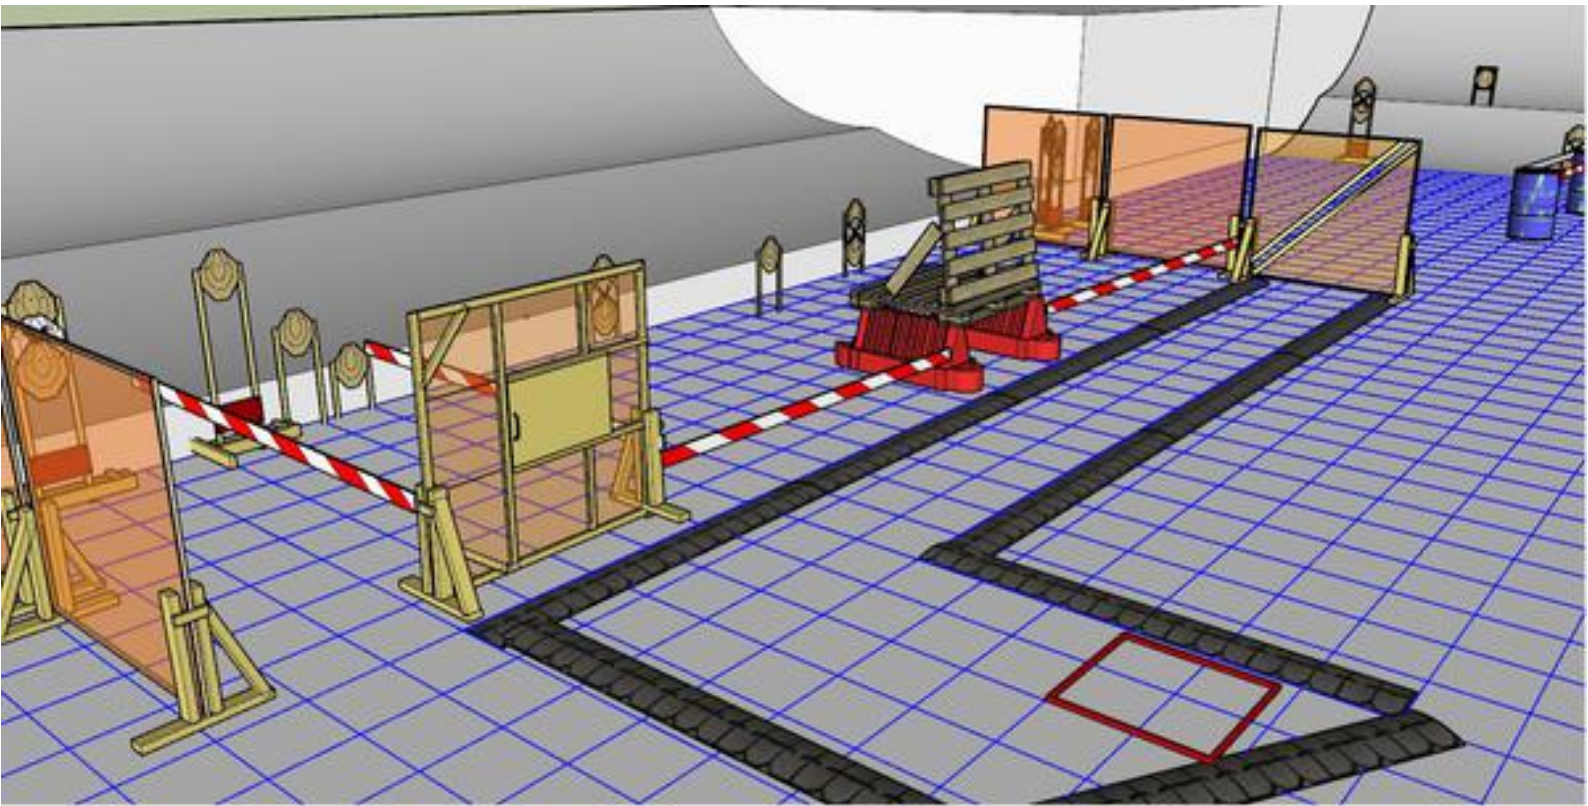

1. Find the targets

CoF	Comstock - Long	Points	150 p
Targets	15 paper, 5 no-shoot, Total 15 targets	Min rounds	30
Firearm	Rifle	Match-%	28.30%

Procedure	On start signal engage all targets from within the demarked area. All targets except target A must be shoot trough aperture. Tire treads on ground is Faultline Red and white tape is wall extending up and down to infinity.
Starting position	Starting in box facing downrange
Firearm ready condition	Option 1
Start on	Audible signal
Stop on	Last shot
Penalties	As per current edition of rules
Safety angles	Left stick, right 90 deg, top of berm + 2 meters
Setup notes	

2. Remember your ammo

CoF	Comstock - Long	Points	180 p
Targets	18 paper, 9 no-shoot, Total 18 targets	Min rounds	36
Firearm	Rifle	Match-%	33.96%

Procedure	On start signal engage all targets from within the demarked area. Tire treads on ground is Faultline Red and white tape is wall extending up and down to infinity.
Starting position	Standing in box facing downrange
Firearm ready condition	Option 3, gun and all magazines to be used on table
Start on	Audible signal
Stop on	Last shot
Penalties	As per current edition of rules
Safety angles	Left stick, right 90 deg, top of berm + 2 meters
Setup notes	

4. Use the wall

CoF	Comstock - Medium	Points	80 p
Targets	8 paper, 4 no-shoot, Total 8 targets	Min rounds	16
Firearm	Rifle	Match-%	15.09%

Procedure	On start signal engage all targets from behind the wall. Openings in wall can be used if needed. Red and white tape is wall extending up and down to infinity.
Starting position	Standing behind wall
Firearm ready condition	Option 1
Start on	Audible signal
Stop on	Last shot
Penalties	As per current edition of rules
Safety angles	Left and right side of berg, top of berm + 2 meters
Setup notes	