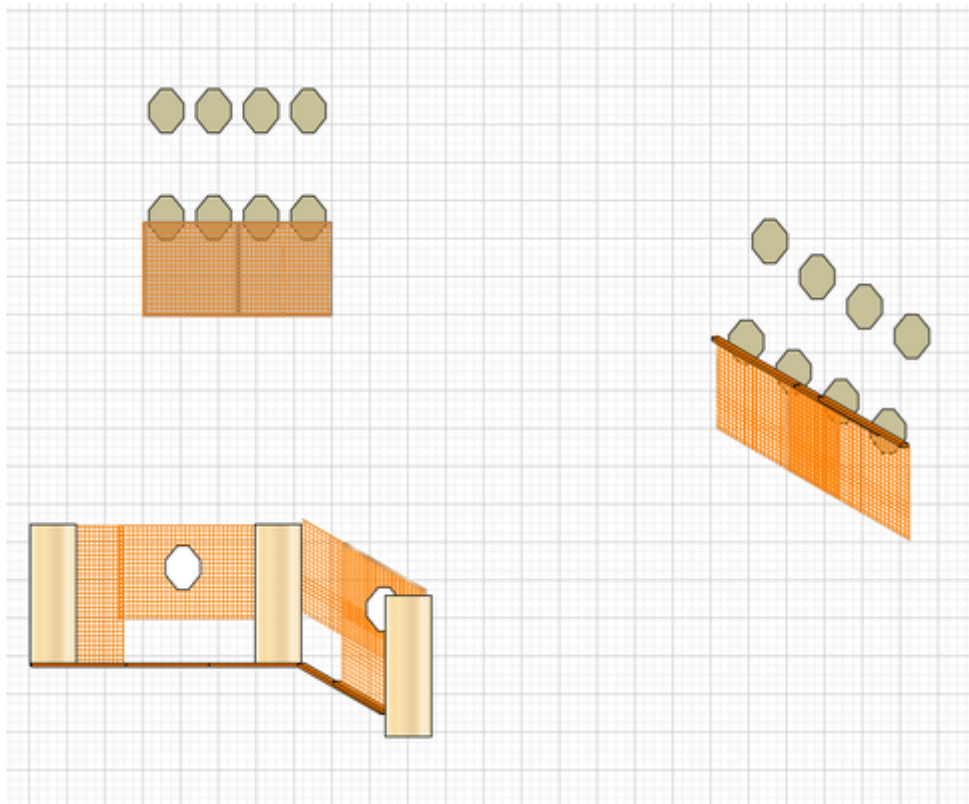

1. High and low

CoF	Comstock - Long	Points	160 p
Targets	16 paper, Total 16 targets	Min rounds	32
Firearm	Mini Rifle	Match-%	27.59%

Procedure	Engage all targets from openings in wall. Low targets from low openings, high targets from high openings. The 2 low targets arrays cannot be engaged after one another.
Starting position	Standing, gun/barrel parallel to the ground.
Firearm ready condition	Option 3
Start on	Audible signal
Stop on	Last shot
Penalties	As per current edition of rules
Safety angles	L/R
Setup notes	

2. Some big, some small.

CoF	Comstock - Medium	Points	80 p
Targets	8 paper, Total 8 targets	Min rounds	16
Firearm	Mini Rifle	Match-%	13.79%

Procedure	Engage standard size targets from anywhere behind faultline. Small targets to be engaged from box/pallet.
Starting position	Standing, gun/barrel parallel to the ground.
Firearm ready condition	Option 1
Start on	Audible signal
Stop on	Last shot
Penalties	As per current edition of rules
Safety angles	L/R
Setup notes	

3. The long run

CoF	Comstock - Long	Points	160 p
Targets	16 paper, Total 16 targets	Min rounds	32
Firearm	Mini Rifle	Match-%	27.59%

Procedure	Engage all targets as you see them.
Starting position	Standing, gun/barrel parallel to the ground. Starting from behind marked line.
Firearm ready condition	Option 3
Start on	Audible signal
Stop on	Last shot
Penalties	As per current edition of rules
Safety angles	L/R
Setup notes	

4. Hit the plates

CoF	Comstock - Medium	Points	60 p
Targets	12 plates, Total 12 targets	Min rounds	12
Firearm	Mini Rifle	Match-%	10.34%

Procedure	Engage all targets from within designated area.
Starting position	Standing, gun/barrel parallel to the ground.
Firearm ready condition	Option 3
Start on	Audible signal
Stop on	Last shot
Penalties	As per current edition of rules
Safety angles	L/R
Setup notes	