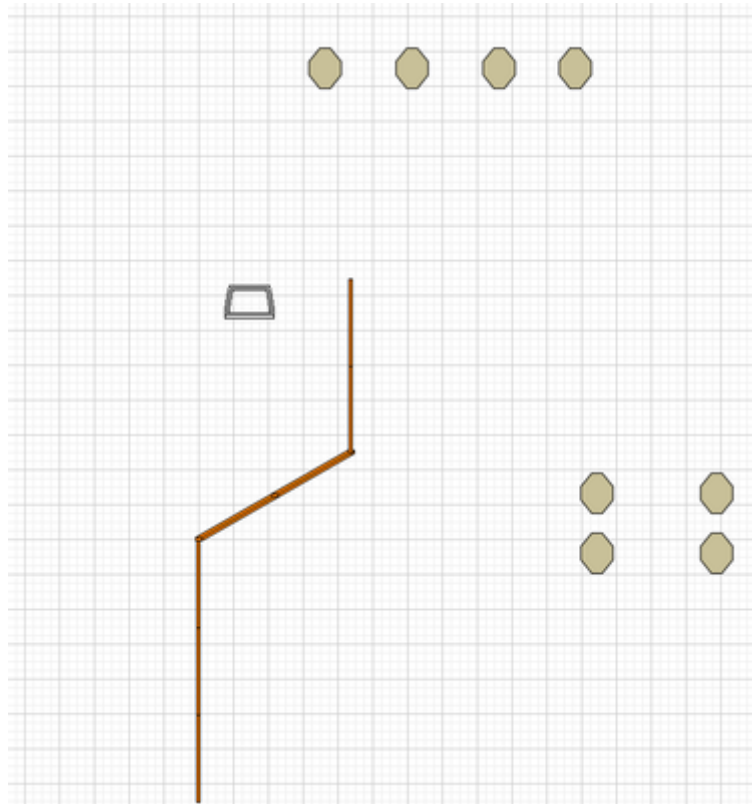

1. High and low

CoF	Comstock - Long	Points	160 p
Targets	16 paper, Total 16 targets	Min rounds	32
Firearm	Mini Rifle	Match-%	27.59%

Procedure	Engage all targets from openings in wall. Low targets from low openings, high targets from high openings. The 2 low targets arrays cannot be engaged after one another.
Starting position	Standing, gun/barrel parallel to the ground.
Firearm ready condition	Option 3
Start on	Audible signal
Stop on	Last shot
Penalties	As per current edition of rules
Safety angles	L/R
Setup notes	

2. Some big, some small.

CoF	Comstock - Medium	Points	80 p
Targets	8 paper, Total 8 targets	Min rounds	16
Firearm	Mini Rifle	Match-%	13.79%

Procedure	Engage standard size targets from anywhere behind faultline. Small targets to be engaged from box/pallet.
Starting position	Standing, gun/barrel parallel to the ground.
Firearm ready condition	Option 1
Start on	Audible signal
Stop on	Last shot
Penalties	As per current edition of rules
Safety angles	L/R
Setup notes	

3. The long run

CoF	Comstock - Long	Points	160 p
Targets	16 paper, Total 16 targets	Min rounds	32
Firearm	Mini Rifle	Match-%	27.59%

Procedure	Engage all targets as you see them.
Starting position	Standing, gun/barrel parallel to the ground. Starting from behind marked line.
Firearm ready condition	Option 3
Start on	Audible signal
Stop on	Last shot
Penalties	As per current edition of rules
Safety angles	L/R
Setup notes	

4. Hit the plates

CoF	Comstock - Medium	Points	60 p
Targets	12 plates, Total 12 targets	Min rounds	12
Firearm	Mini Rifle	Match-%	10.34%

Procedure	Engage all targets from within designated area.
Starting position	Standing, gun/barrel parallel to the ground.
Firearm ready condition	Option 3
Start on	Audible signal
Stop on	Last shot
Penalties	As per current edition of rules
Safety angles	L/R
Setup notes	