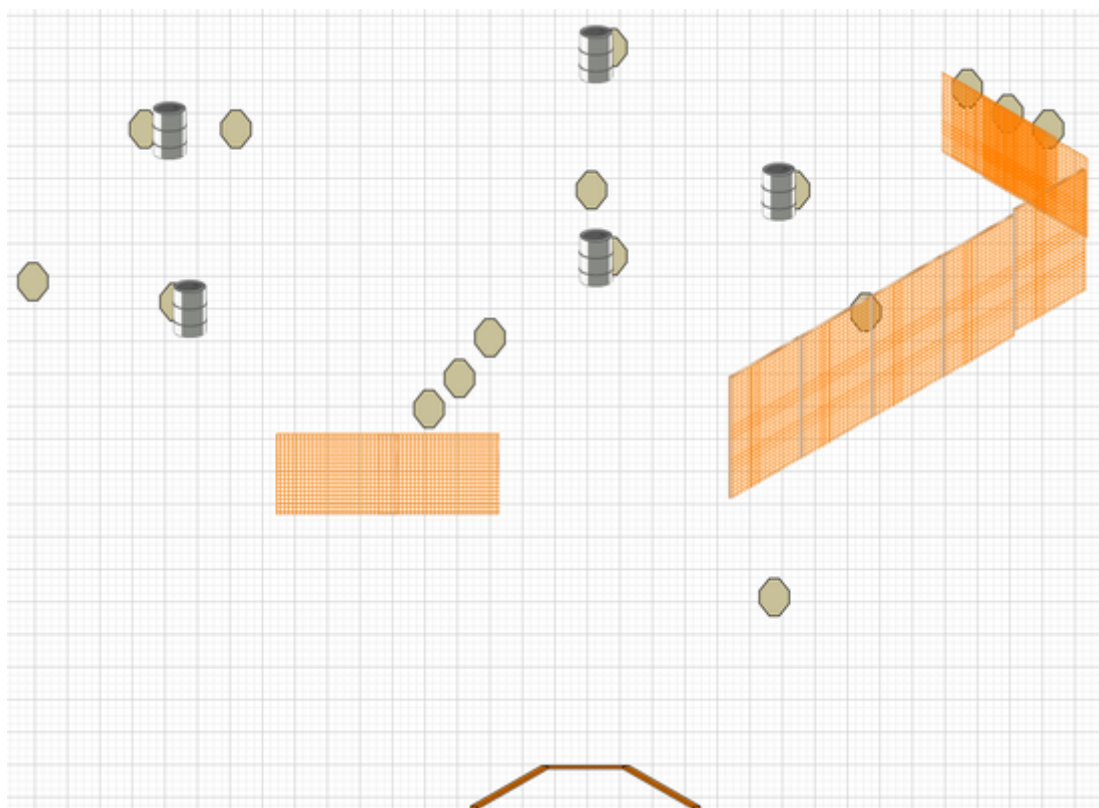

1. High and low

CoF	Comstock - Long	Points	160 p
Targets	16 paper, Total 16 targets	Min rounds	32
Firearm	Mini Rifle	Match-%	27.59%

Procedure	Engage all targets from openings in wall. Low targets from low openings, high targets from high openings. The 2 low targets arrays cannot be engaged after one another.
Starting position	Standing, gun/barrel parallel to the ground.
Firearm ready condition	Option 3
Start on	Audible signal
Stop on	Last shot
Penalties	As per current edition of rules
Safety angles	L/R
Setup notes	

2. Some big, some small.

CoF	Comstock - Medium	Points	80 p
Targets	8 paper, Total 8 targets	Min rounds	16
Firearm	Mini Rifle	Match-%	13.79%

Procedure	Engage standard size targets from anywhere behind faultline. Small targets to be engaged from box/pallet.
Starting position	Standing, gun/barrel parallel to the ground.
Firearm ready condition	Option 1
Start on	Audible signal
Stop on	Last shot
Penalties	As per current edition of rules
Safety angles	L/R
Setup notes	

3. The long run

CoF	Comstock - Long	Points	160 p
Targets	16 paper, Total 16 targets	Min rounds	32
Firearm	Mini Rifle	Match-%	27.59%

Procedure	Engage all targets as you see them.
Starting position	Standing, gun/barrel parallel to the ground. Starting from behind marked line.
Firearm ready condition	Option 3
Start on	Audible signal
Stop on	Last shot
Penalties	As per current edition of rules
Safety angles	L/R
Setup notes	

4. Hit the plates

CoF	Comstock - Medium	Points	60 p
Targets	12 plates, Total 12 targets	Min rounds	12
Firearm	Mini Rifle	Match-%	10.34%

Procedure	Engage all targets from within designated area.
Starting position	Standing, gun/barrel parallel to the ground.
Firearm ready condition	Option 3
Start on	Audible signal
Stop on	Last shot
Penalties	As per current edition of rules
Safety angles	L/R
Setup notes	