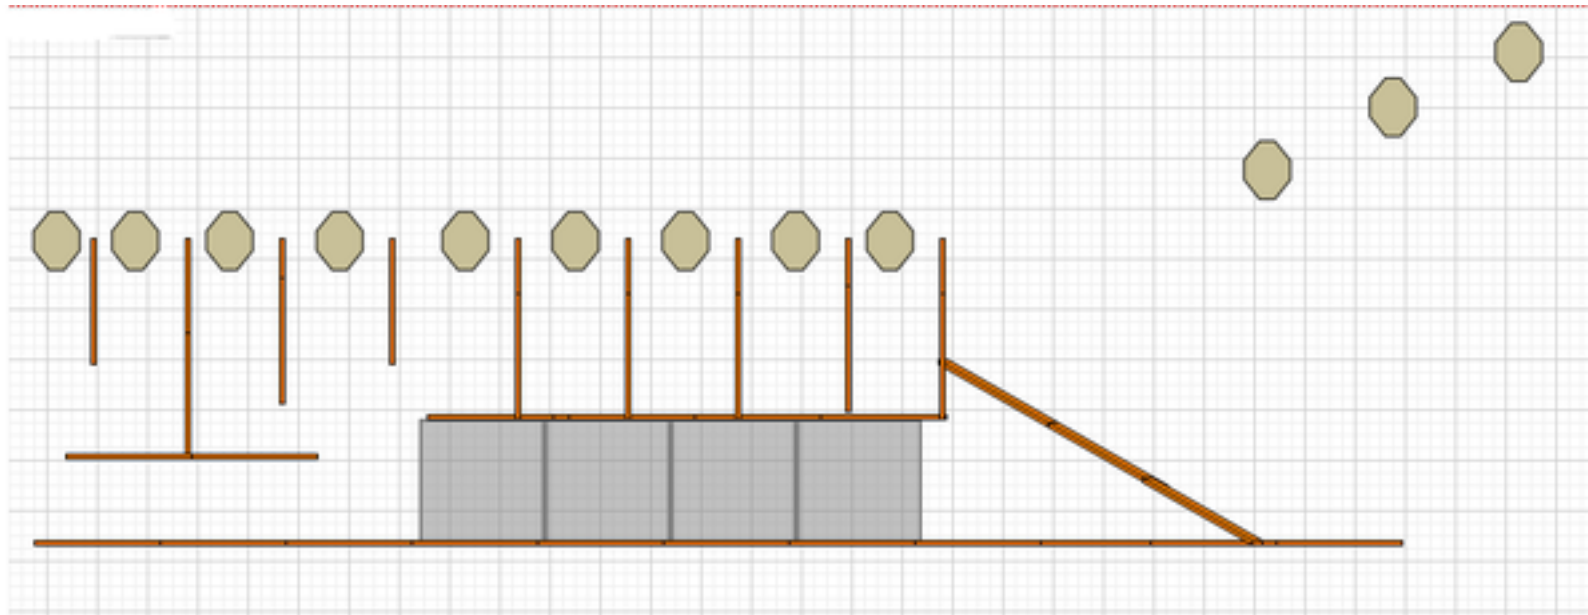

5. Low and tricky

CoF	Comstock - Long	Points	120 p
Targets	12 paper, Total 12 targets	Min rounds	24
Firearm	Mini Rifle	Match-%	20.69%

Procedure	Engage each targets from it's designated opening.
Starting position	Standing, gun/barrel parallell to the ground.
Firearm ready condition	Option 3
Start on	Audible signal
Stop on	Last shot
Penalties	As per current edition of rules
Safety angles	L/R
Setup notes