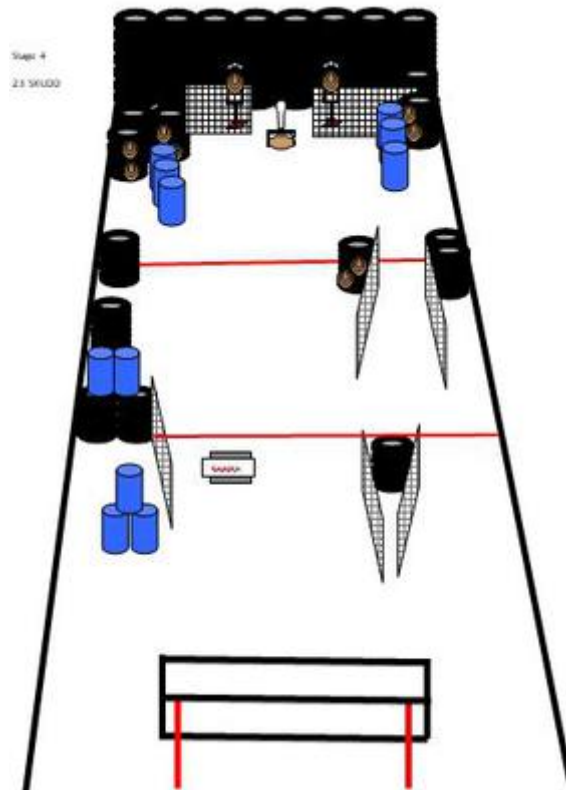

1. Første

CoF	Comstock - Short	Points	50 p
Targets	5 paper, 5 no-shoot, Total 5 targets	Min rounds	10
Firearm	Mini Rifle	Match-%	12.35%

Procedure	Start anywhere in the designated area, facing downrange, Engage targets as they become visible. IPSC minirifle targets
Starting position	
Firearm ready condition	Option 1
Start on	Audible signal
Stop on	Last shot
Penalties	As per current edition of rules
Safety angles	L/R
Setup notes	

2. Andre

CoF	Comstock - Medium	Points	60 p
Targets	6 paper, 6 no-shoot, Total 6 targets	Min rounds	12
Firearm	Mini Rifle	Match-%	14.81%

Procedure	Weak sholder only. Start anywhere in the designated area, facing downrange, Engage targets as they become visible. IPSC minirifle targets
Starting position	
Firearm ready condition	Option 1
Start on	Audible signal
Stop on	Last shot
Penalties	As per current edition of rules
Safety angles	L/R
Setup notes	

3. Tredje

CoF	Comstock - Medium	Points	95 p
Targets	8 paper, 1 popper, 2 plates, Total 11 targets	Min rounds	19
Firearm	Mini Rifle	Match-%	23.46%

Procedure	Start anywhere in the designated area, facing downrange, Engage targets as they become visible. IPSC minirifle targets
Starting position	
Firearm ready condition	Option 2
Start on	Audible signal
Stop on	Last shot
Penalties	As per current edition of rules
Safety angles	L/R
Setup notes	

4. Fjerde

CoF	Comstock - Long	Points	115 p
Targets	11 paper, 1 popper, 5 no-shoot, Total 12 targets	Min rounds	23
Firearm	Mini Rifle	Match-%	28.40%

Procedure	Start with toes touching mark on faultline, as shown by RO. Engage targets as they become visible. IPSC minirifle targets
Starting position	
Firearm ready condition	Option 1
Start on	Audible signal
Stop on	Last shot
Penalties	As per current edition of rules
Safety angles	L/R
Setup notes	