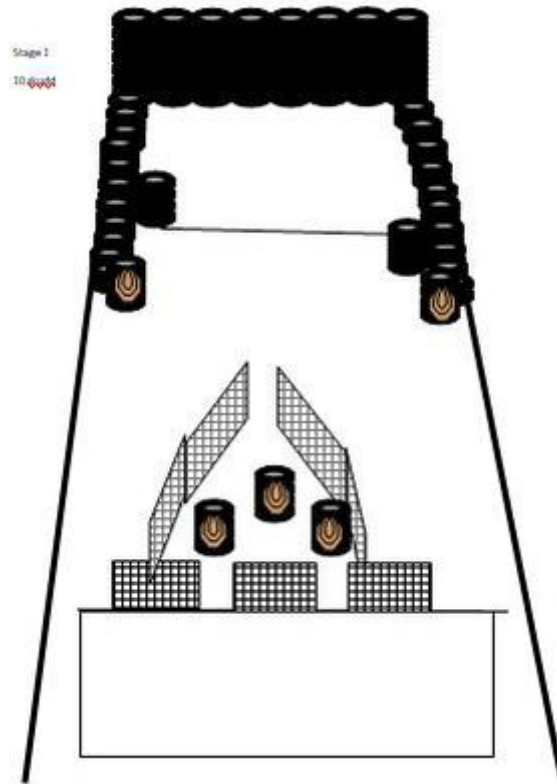

1. Første

CoF	Comstock - Short	Points	50 p
Targets	5 paper, 5 no-shoot, Total 5 targets	Min rounds	10
Firearm	Mini Rifle	Match-%	12.35%

Procedure	Start anywhere in the designated area, facing downrange, Engage targets as they become visible. IPSC minirifle targets
Starting position	
Firearm ready condition	Option 1
Start on	Audible signal
Stop on	Last shot
Penalties	As per current edition of rules
Safety angles	L/R
Setup notes	

2. Andre

CoF	Comstock - Medium	Points	60 p
Targets	6 paper, 6 no-shoot, Total 6 targets	Min rounds	12
Firearm	Mini Rifle	Match-%	14.81%

Procedure	Weak sholder only. Start anywhere in the designated area, facing downrange, Engage targets as they become visible. IPSC minirifle targets
Starting position	
Firearm ready condition	Option 1
Start on	Audible signal
Stop on	Last shot
Penalties	As per current edition of rules
Safety angles	L/R
Setup notes	

3. Tredje

CoF	Comstock - Medium	Points	95 p
Targets	8 paper, 1 popper, 2 plates, Total 11 targets	Min rounds	19
Firearm	Mini Rifle	Match-%	23.46%

Procedure	Start anywhere in the designated area, facing downrange, Engage targets as they become visible. IPSC minirifle targets
Starting position	
Firearm ready condition	Option 2
Start on	Audible signal
Stop on	Last shot
Penalties	As per current edition of rules
Safety angles	L/R
Setup notes	

4. Fjerde

CoF	Comstock - Long	Points	115 p
Targets	11 paper, 1 popper, 5 no-shoot, Total 12 targets	Min rounds	23
Firearm	Mini Rifle	Match-%	28.40%

Procedure	Start with toes touching mark on faultline, as shown by RO. Engage targets as they become visible. IPSC minirifle targets
Starting position	
Firearm ready condition	Option 1
Start on	Audible signal
Stop on	Last shot
Penalties	As per current edition of rules
Safety angles	L/R
Setup notes	