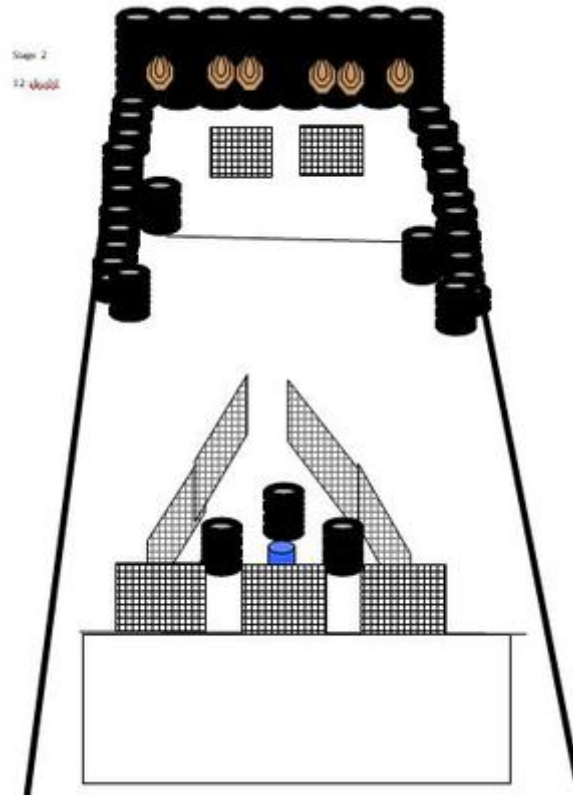

1. Første

CoF	Comstock - Short	Points	50 p
Targets	5 paper, 5 no-shoot, Total 5 targets	Min rounds	10
Firearm	Mini Rifle	Match-%	12.35%

Procedure	Start anywhere in the designated area, facing downrange, Engage targets as they become visible. IPSC minirifle targets
Starting position	
Firearm ready condition	Option 1
Start on	Audible signal
Stop on	Last shot
Penalties	As per current edition of rules
Safety angles	L/R
Setup notes	

2. Andre

CoF	Comstock - Medium	Points	60 p
Targets	6 paper, 6 no-shoot, Total 6 targets	Min rounds	12
Firearm	Mini Rifle	Match-%	14.81%

Procedure	Weak sholder only. Start anywhere in the designated area, facing downrange, Engage targets as they become visible. IPSC minirifle targets
Starting position	
Firearm ready condition	Option 1
Start on	Audible signal
Stop on	Last shot
Penalties	As per current edition of rules
Safety angles	L/R
Setup notes	

3. Tredje

CoF	Comstock - Medium	Points	95 p
Targets	8 paper, 1 popper, 2 plates, Total 11 targets	Min rounds	19
Firearm	Mini Rifle	Match-%	23.46%

Procedure	Start anywhere in the designated area, facing downrange, Engage targets as they become visible. IPSC minirifle targets
Starting position	
Firearm ready condition	Option 2
Start on	Audible signal
Stop on	Last shot
Penalties	As per current edition of rules
Safety angles	L/R
Setup notes	

4. Fjerde

CoF	Comstock - Long	Points	115 p
Targets	11 paper, 1 popper, 5 no-shoot, Total 12 targets	Min rounds	23
Firearm	Mini Rifle	Match-%	28.40%

Procedure	Start with toes touching mark on faultline, as shown by RO. Engage targets as they become visible. IPSC minirifle targets
Starting position	
Firearm ready condition	Option 1
Start on	Audible signal
Stop on	Last shot
Penalties	As per current edition of rules
Safety angles	L/R
Setup notes	