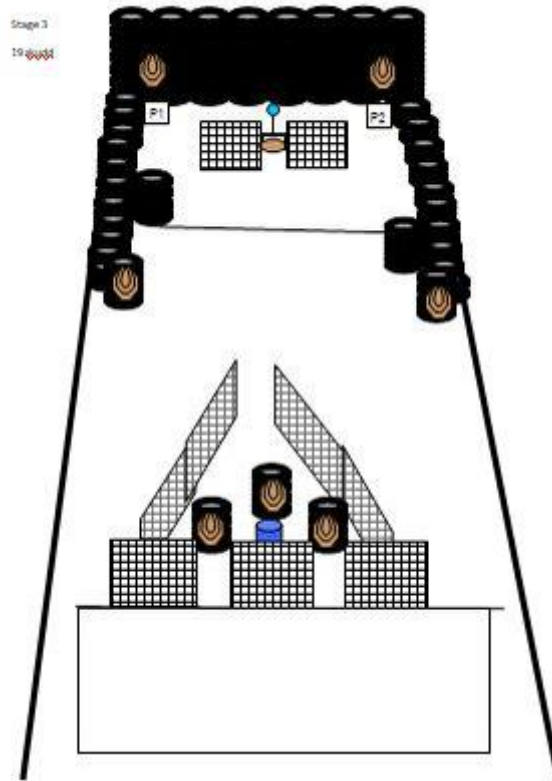

# 1. Første

CoF	Comstock - Short	Points	50 p
Targets	5 paper, 5 no-shoot, Total 5 targets	Min rounds	10
Firearm	Mini Rifle	Match-%	12.35%

Procedure	Start anywhere in the designated area, facing downrange, Engage targets as they become visible. IPSC minirifle targets
Starting position	
Firearm ready condition	Option 1
Start on	Audible signal
Stop on	Last shot
Penalties	As per current edition of rules
Safety angles	L/R
Setup notes	

## 2. Andre

CoF	Comstock - Medium	Points	60 p
Targets	6 paper, 6 no-shoot, Total 6 targets	Min rounds	12
Firearm	Mini Rifle	Match-%	14.81%

Procedure	Weak shoulder only. Start anywhere in the designated area, facing downrange, Engage targets as they become visible. IPSC minirifle targets
Starting position	
Firearm ready condition	Option 1
Start on	Audible signal
Stop on	Last shot
Penalties	As per current edition of rules
Safety angles	L/R
Setup notes	

### 3. Tredje

CoF	Comstock - Medium	Points	95 p
Targets	8 paper, 1 popper, 2 plates, Total 11 targets	Min rounds	19
Firearm	Mini Rifle	Match-%	23.46%

Procedure	Start anywhere in the designated area, facing downrange, Engage targets as they become visible. IPSC minirifle targets
Starting position	
Firearm ready condition	Option 2
Start on	Audible signal
Stop on	Last shot
Penalties	As per current edition of rules
Safety angles	L/R
Setup notes	

# 4. Fjerde

CoF	Comstock - Long	Points	115 p
Targets	11 paper, 1 popper, 5 no-shoot, Total 12 targets	Min rounds	23
Firearm	Mini Rifle	Match-%	28.40%

Procedure	Start with toes touching mark on faultline, as shown by RO. Engage targets as they become visible. IPSC minirifle targets
Starting position	
Firearm ready condition	Option 1
Start on	Audible signal
Stop on	Last shot
Penalties	As per current edition of rules
Safety angles	L/R
Setup notes	