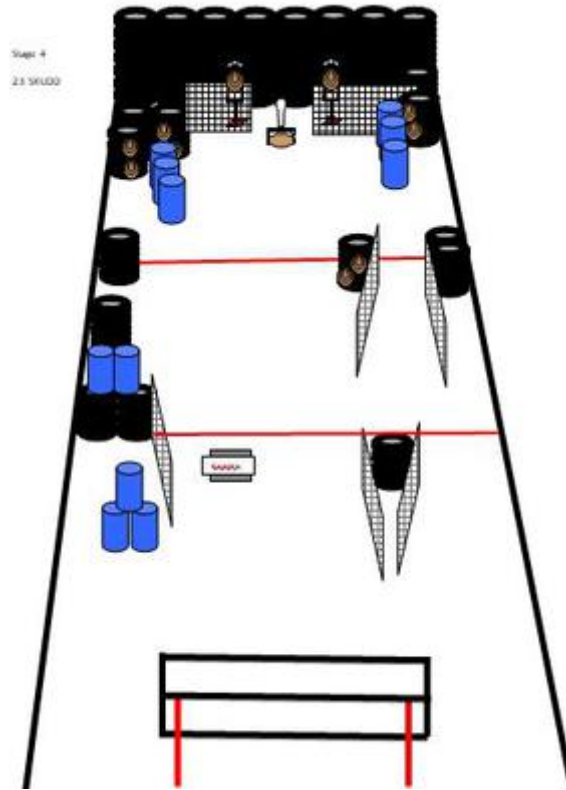

# 1. Første

CoF	Comstock - Short	Points	50 p
Targets	5 paper, 5 no-shoot, Total 5 targets	Min rounds	10
Firearm	Mini Rifle	Match-%	12.35%

Procedure	Start anywhere in the designated area, facing downrange, Engage targets as they become visible. IPSC minirifle targets
Starting position	
Firearm ready condition	Option 1
Start on	Audible signal
Stop on	Last shot
Penalties	As per current edition of rules
Safety angles	L/R
Setup notes	

## 2. Andre

CoF	Comstock - Medium	Points	60 p
Targets	6 paper, 6 no-shoot, Total 6 targets	Min rounds	12
Firearm	Mini Rifle	Match-%	14.81%

Procedure	Weak shoulder only. Start anywhere in the designated area, facing downrange, Engage targets as they become visible. IPSC minirifle targets
Starting position	
Firearm ready condition	Option 1
Start on	Audible signal
Stop on	Last shot
Penalties	As per current edition of rules
Safety angles	L/R
Setup notes	

### 3. Tredje

CoF	Comstock - Medium	Points	95 p
Targets	8 paper, 1 popper, 2 plates, Total 11 targets	Min rounds	19
Firearm	Mini Rifle	Match-%	23.46%

Procedure	Start anywhere in the designated area, facing downrange, Engage targets as they become visible. IPSC minirifle targets
Starting position	
Firearm ready condition	Option 2
Start on	Audible signal
Stop on	Last shot
Penalties	As per current edition of rules
Safety angles	L/R
Setup notes	

# 4. Fjerde

CoF	Comstock - Long	Points	115 p
Targets	11 paper, 1 popper, 5 no-shoot, Total 12 targets	Min rounds	23
Firearm	Mini Rifle	Match-%	28.40%

Procedure	Start with toes touching mark on faultline, as shown by RO. Engage targets as they become visible. IPSC minirifle targets
Starting position	
Firearm ready condition	Option 1
Start on	Audible signal
Stop on	Last shot
Penalties	As per current edition of rules
Safety angles	L/R
Setup notes	