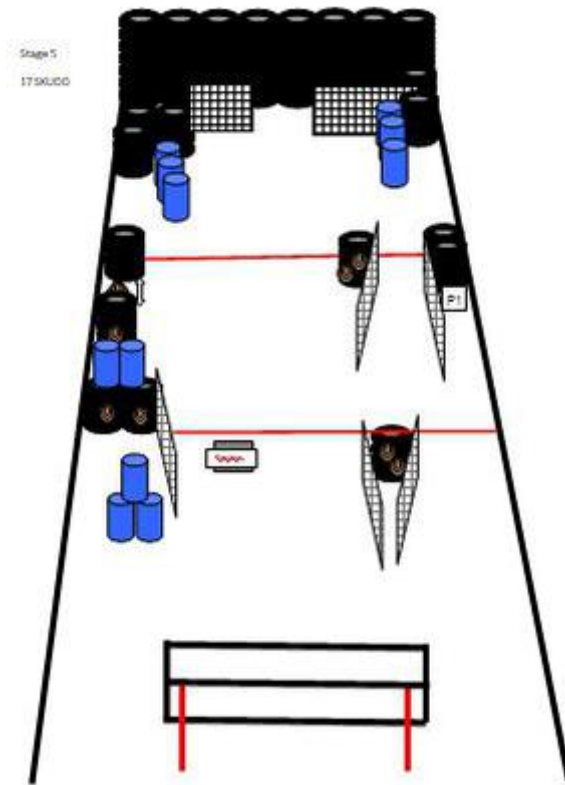

2. Andre

CoF	Comstock - Medium	Points	60 p
Targets	6 paper, 6 no-shoot, Total 6 targets	Min rounds	12
Firearm	Mini Rifle	Match-%	14.81%

Procedure	Weak sholder only. Start anywhere in the designated area, facing downrange, Engage targets as they become visible. IPSC minirifle targets
Starting position	
Firearm ready condition	Option 1
Start on	Audible signal
Stop on	Last shot
Penalties	As per current edition of rules
Safety angles	L/R
Setup notes	

3. Tredje

CoF	Comstock - Medium	Points	95 p
Targets	8 paper, 1 popper, 2 plates, Total 11 targets	Min rounds	19
Firearm	Mini Rifle	Match-%	23.46%

Procedure	Start anywhere in the designated area, facing downrange, Engage targets as they become visible. IPSC minirifle targets
Starting position	
Firearm ready condition	Option 2
Start on	Audible signal
Stop on	Last shot
Penalties	As per current edition of rules
Safety angles	L/R
Setup notes	

4. Fjerde

CoF	Comstock - Long	Points	115 p
Targets	11 paper, 1 popper, 5 no-shoot, Total 12 targets	Min rounds	23
Firearm	Mini Rifle	Match-%	28.40%

Procedure	Start with toes touching mark on faultline, as shown by RO. Engage targets as they become visible. IPSC minirifle targets
Starting position	
Firearm ready condition	Option 1
Start on	Audible signal
Stop on	Last shot
Penalties	As per current edition of rules
Safety angles	L/R
Setup notes	

5. Femte

CoF	Comstock - Medium	Points	85 p
Targets	8 paper, 1 plates, 5 no-shoot, Total 9 targets	Min rounds	17
Firearm	Mini Rifle	Match-%	20.99%

Procedure	Start standing on pallet, as shown by RO, facing downrange, Engage targets as they become visible. IPSC minirifle targets
Starting position	
Firearm ready condition	Option 3
Start on	Audible signal
Stop on	Last shot
Penalties	As per current edition of rules
Safety angles	L/R
Setup notes	