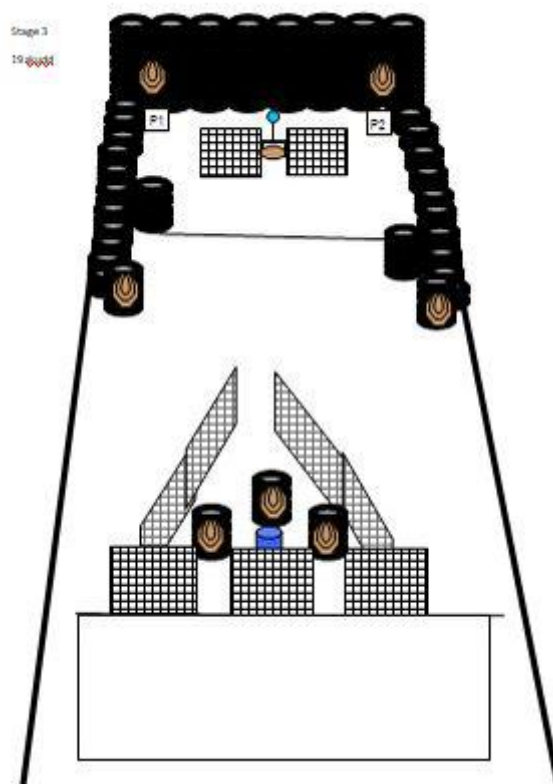

1. Første

CoF	Comstock - Short	Points	50 p
Targets	5 paper, 5 no-shoot, Total 5 targets	Min rounds	10
Firearm	Mini Rifle	Match-%	12.35%

Procedure	Start anywhere in the designated area, facing downrange, Engage targets as they become visible. IPSC minirifle targets
Starting position	
Firearm ready condition	Option 1
Start on	Audible signal
Stop on	Last shot
Penalties	As per current edition of rules
Safety angles	L/R
Setup notes	

2. Andre

CoF	Comstock - Medium	Points	60 p
Targets	6 paper, 6 no-shoot, Total 6 targets	Min rounds	12
Firearm	Mini Rifle	Match-%	14.81%

Procedure	Weak sholder only. Start anywhere in the designated area, facing downrange, Engage targets as they become visible. IPSC minirifle targets
Starting position	
Firearm ready condition	Option 1
Start on	Audible signal
Stop on	Last shot
Penalties	As per current edition of rules
Safety angles	L/R
Setup notes	

3. Tredje

CoF	Comstock - Medium	Points	95 p
Targets	8 paper, 1 popper, 2 plates, Total 11 targets	Min rounds	19
Firearm	Mini Rifle	Match-%	23.46%

Procedure	Start anywhere in the designated area, facing downrange, Engage targets as they become visible. IPSC minirifle targets
Starting position	
Firearm ready condition	Option 2
Start on	Audible signal
Stop on	Last shot
Penalties	As per current edition of rules
Safety angles	L/R
Setup notes	

4. Fjerde

CoF	Comstock - Long	Points	115 p
Targets	11 paper, 1 popper, 5 no-shoot, Total 12 targets	Min rounds	23
Firearm	Mini Rifle	Match-%	28.40%

Procedure	Start with toes touching mark on faultline, as shown by RO. Engage targets as they become visible. IPSC minirifle targets
Starting position	
Firearm ready condition	Option 1
Start on	Audible signal
Stop on	Last shot
Penalties	As per current edition of rules
Safety angles	L/R
Setup notes	