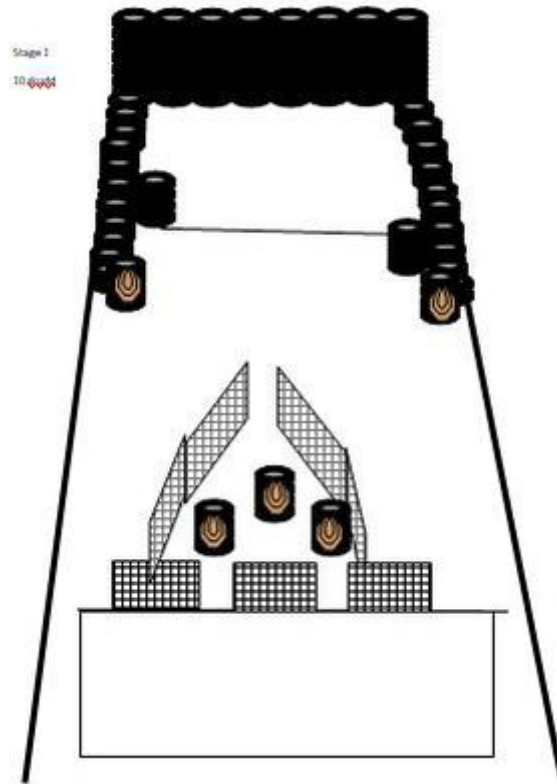

# 1. Første

CoF	Comstock - Short	Points	50 p
Targets	5 paper, 5 no-shoot, Total 5 targets	Min rounds	10
Firearm	Mini Rifle	Match-%	12.35%

Procedure	Start anywhere in the designated area, facing downrange, Engage targets as they become visible. IPSC minirifle targets
Starting position	
Firearm ready condition	Option 1
Start on	Audible signal
Stop on	Last shot
Penalties	As per current edition of rules
Safety angles	L/R
Setup notes	

## 2. Andre

CoF	Comstock - Medium	Points	60 p
Targets	6 paper, 6 no-shoot, Total 6 targets	Min rounds	12
Firearm	Mini Rifle	Match-%	14.81%

Procedure	Weak shoulder only. Start anywhere in the designated area, facing downrange, Engage targets as they become visible. IPSC minirifle targets
Starting position	
Firearm ready condition	Option 1
Start on	Audible signal
Stop on	Last shot
Penalties	As per current edition of rules
Safety angles	L/R
Setup notes	

### 3. Tredje

CoF	Comstock - Medium	Points	95 p
Targets	8 paper, 1 popper, 2 plates, Total 11 targets	Min rounds	19
Firearm	Mini Rifle	Match-%	23.46%

Procedure	Start anywhere in the designated area, facing downrange, Engage targets as they become visible. IPSC minirifle targets
Starting position	
Firearm ready condition	Option 2
Start on	Audible signal
Stop on	Last shot
Penalties	As per current edition of rules
Safety angles	L/R
Setup notes	

# 4. Fjerde

CoF	Comstock - Long	Points	115 p
Targets	11 paper, 1 popper, 5 no-shoot, Total 12 targets	Min rounds	23
Firearm	Mini Rifle	Match-%	28.40%

Procedure	Start with toes touching mark on faultline, as shown by RO. Engage targets as they become visible. IPSC minirifle targets
Starting position	
Firearm ready condition	Option 1
Start on	Audible signal
Stop on	Last shot
Penalties	As per current edition of rules
Safety angles	L/R
Setup notes	