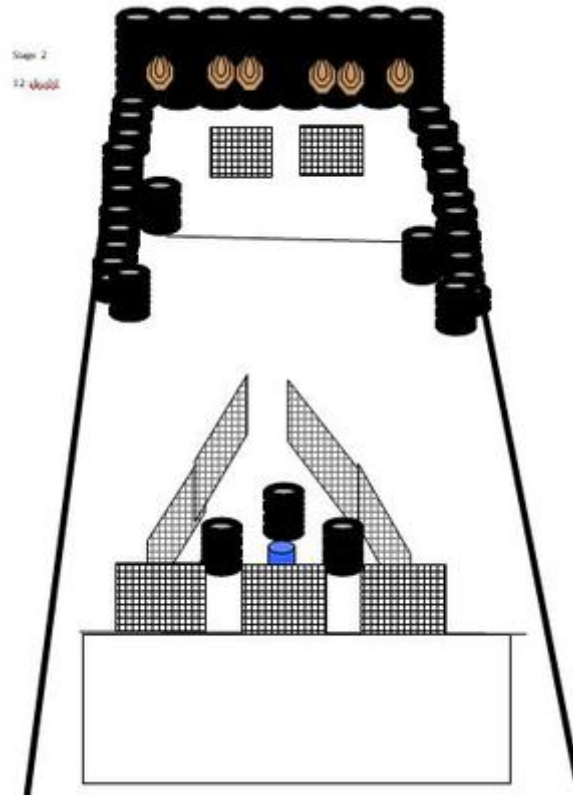

# 1. Første

CoF	Comstock - Short	Points	50 p
Targets	5 paper, 5 no-shoot, Total 5 targets	Min rounds	10
Firearm	Mini Rifle	Match-%	12.35%

Procedure	Start anywhere in the designated area, facing downrange, Engage targets as they become visible. IPSC minirifle targets
Starting position	
Firearm ready condition	Option 1
Start on	Audible signal
Stop on	Last shot
Penalties	As per current edition of rules
Safety angles	L/R
Setup notes	

## 2. Andre

CoF	Comstock - Medium	Points	60 p
Targets	6 paper, 6 no-shoot, Total 6 targets	Min rounds	12
Firearm	Mini Rifle	Match-%	14.81%

Procedure	Weak shoulder only. Start anywhere in the designated area, facing downrange, Engage targets as they become visible. IPSC minirifle targets
Starting position	
Firearm ready condition	Option 1
Start on	Audible signal
Stop on	Last shot
Penalties	As per current edition of rules
Safety angles	L/R
Setup notes	

### 3. Tredje

CoF	Comstock - Medium	Points	95 p
Targets	8 paper, 1 popper, 2 plates, Total 11 targets	Min rounds	19
Firearm	Mini Rifle	Match-%	23.46%

Procedure	Start anywhere in the designated area, facing downrange, Engage targets as they become visible. IPSC minirifle targets
Starting position	
Firearm ready condition	Option 2
Start on	Audible signal
Stop on	Last shot
Penalties	As per current edition of rules
Safety angles	L/R
Setup notes	

# 4. Fjerde

CoF	Comstock - Long	Points	115 p
Targets	11 paper, 1 popper, 5 no-shoot, Total 12 targets	Min rounds	23
Firearm	Mini Rifle	Match-%	28.40%

Procedure	Start with toes touching mark on faultline, as shown by RO. Engage targets as they become visible. IPSC minirifle targets
Starting position	
Firearm ready condition	Option 1
Start on	Audible signal
Stop on	Last shot
Penalties	As per current edition of rules
Safety angles	L/R
Setup notes	