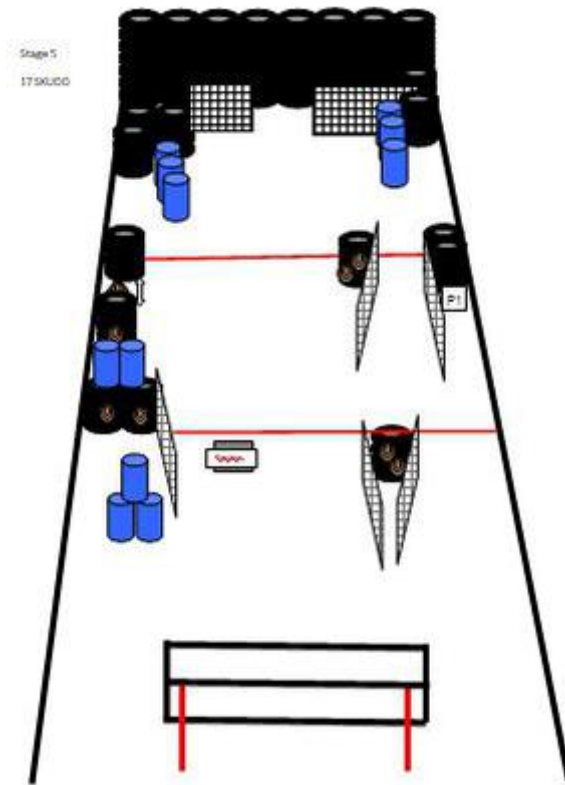

## 2. Andre

CoF	Comstock - Medium	Points	60 p
Targets	6 paper, 6 no-shoot, Total 6 targets	Min rounds	12
Firearm	Mini Rifle	Match-%	14.81%

Procedure	Weak shoulder only. Start anywhere in the designated area, facing downrange, Engage targets as they become visible. IPSC minirifle targets
Starting position	
Firearm ready condition	Option 1
Start on	Audible signal
Stop on	Last shot
Penalties	As per current edition of rules
Safety angles	L/R
Setup notes	

### 3. Tredje

CoF	Comstock - Medium	Points	95 p
Targets	8 paper, 1 popper, 2 plates, Total 11 targets	Min rounds	19
Firearm	Mini Rifle	Match-%	23.46%

Procedure	Start anywhere in the designated area, facing downrange, Engage targets as they become visible. IPSC minirifle targets
Starting position	
Firearm ready condition	Option 2
Start on	Audible signal
Stop on	Last shot
Penalties	As per current edition of rules
Safety angles	L/R
Setup notes	

# 4. Fjerde

CoF	Comstock - Long	Points	115 p
Targets	11 paper, 1 popper, 5 no-shoot, Total 12 targets	Min rounds	23
Firearm	Mini Rifle	Match-%	28.40%

Procedure	Start with toes touching mark on faultline, as shown by RO. Engage targets as they become visible. IPSC minirifle targets
Starting position	
Firearm ready condition	Option 1
Start on	Audible signal
Stop on	Last shot
Penalties	As per current edition of rules
Safety angles	L/R
Setup notes	

# 5. Femte

CoF	Comstock - Medium	Points	85 p
Targets	8 paper, 1 plates, 5 no-shoot, Total 9 targets	Min rounds	17
Firearm	Mini Rifle	Match-%	20.99%

Procedure	Start standing on pallet, as shown by RO, facing downrange, Engage targets as they become visible. IPSC minirifle targets
Starting position	
Firearm ready condition	Option 3
Start on	Audible signal
Stop on	Last shot
Penalties	As per current edition of rules
Safety angles	L/R
Setup notes	