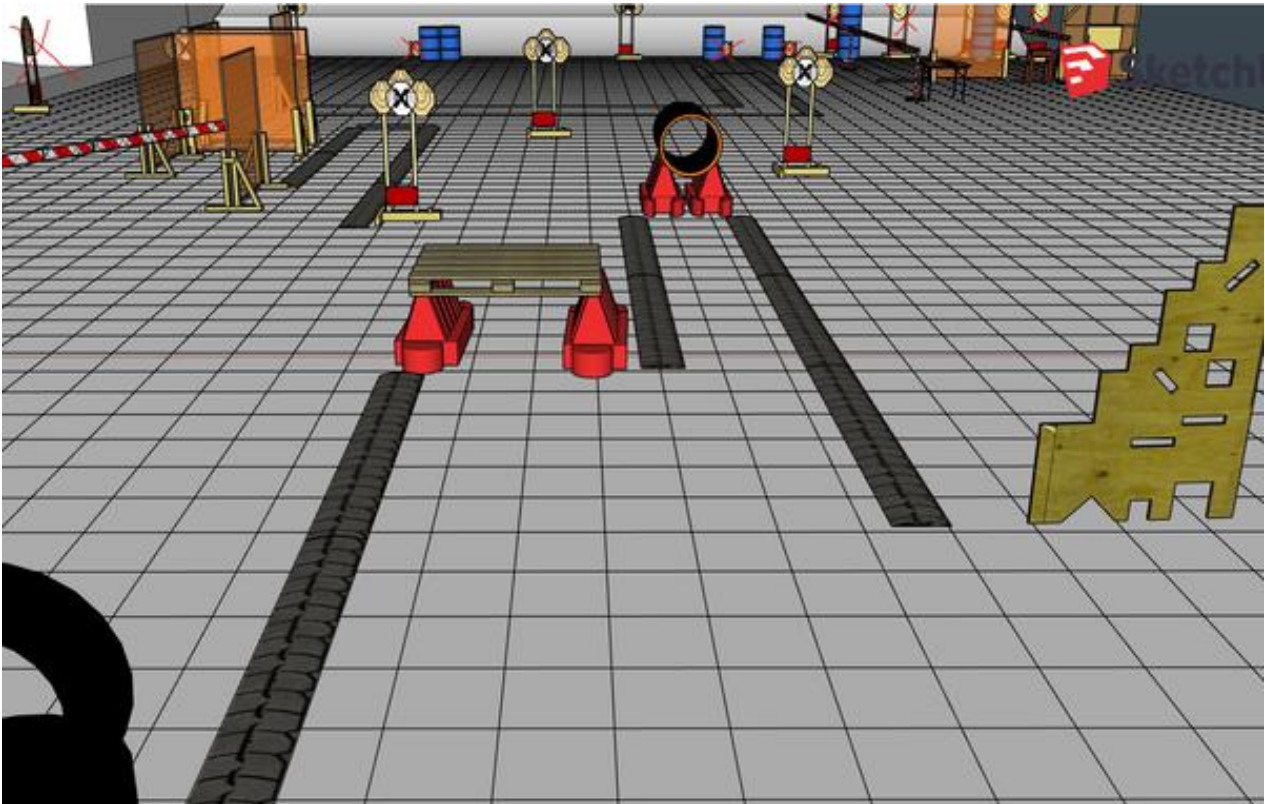

1. Here comes Santa

CoF	Comstock - Long	Points	150 p
Targets	15 paper, 4 no-shoot, Total 15 targets	Min rounds	30
Firearm	Rifle	Match-%	35.71%

Procedure	On signal, engage all targets as they become visible within the demarked area. Tiretreads on ground=faultline. Red/white tape=walls extending up/down to infinity.
Starting position	Standing in box. Gun horizontal at hip-level.
Firearm ready condition	Option 1.
Start on	Audible signal
Stop on	Last shot
Penalties	As per current edition of rules
Safety angles	Left: End of concrete blocks. Right: Orange marker on wall. Up: Top of berm.
Setup notes	

2. Too much christmas pudding

CoF	Comstock - Long	Points	120 p
Targets	12 paper, 4 no-shoot, Total 12 targets	Min rounds	24
Firearm	Rifle	Match-%	28.57%

Procedure	On signal, engage all targets as they become visible within the demarked area. Tiretreads on ground=faultline. All shots must be shot thru apertures. One target array from each aperture. Each shot fired on wrong target array will receive one penalty.
Starting position	Standing anywhere. Gun horizontal at hip-level.
Firearm ready condition	Option 1.
Start on	Audible signal
Stop on	Last shot
Penalties	As per current edition of rules
Safety angles	Left: End of concrete blocks. Right: Orange marker on wall. Up: Top of berm.
Setup notes	

3. Merry christmas

CoF	Comstock - Medium	Points	100 p
Targets	10 paper, 2 no-shoot, Total 10 targets	Min rounds	20
Firearm	Rifle	Match-%	23.81%

Procedure	On signal, engage all targets as they become visible within the demarked area. Tiretreads on ground=faultline. Red/white tape=walls extending up/down to infinity.
Starting position	Standing in corner. Heels touching marks as demonstrated by RO. Gun horizontal at hip-level.
Firearm ready condition	Option 1.
Start on	Audible signal
Stop on	Last shot
Penalties	As per current edition of rules
Safety angles	Left: 90, Right: 90, Up: Top of berm.
Setup notes	