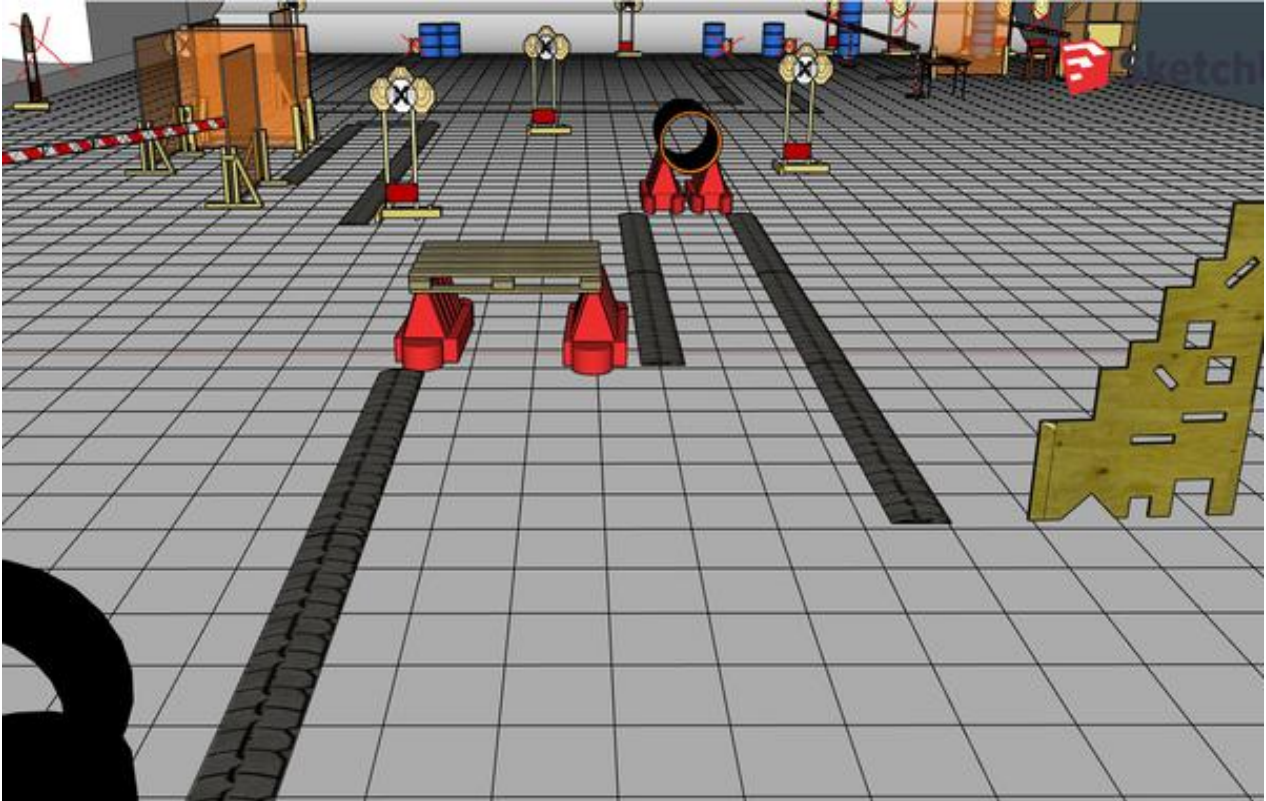

1. Here comes Santa

CoF	Comstock - Long	Points	150 p
Targets	15 paper, 4 no-shoot, Total 15 targets	Min rounds	30
Firearm	Rifle	Match-%	35.71%

Procedure	On signal, engage all targets as they become visible within the demarked area. Tiretreads on ground=faultline. Red/white tape=walls extending up/down to infinity.
Starting position	Standing in box. Gun horizontal at hip-level.
Firearm ready condition	Option 1.
Start on	Audible signal
Stop on	Last shot
Penalties	As per current edition of rules
Safety angles	Left: End of concrete blocks. Right: Orange marker on wall. Up: Top of berm.
Setup notes	

2. Too much christmas pudding

CoF	Comstock - Long	Points	120 p
Targets	12 paper, 4 no-shoot, Total 12 targets	Min rounds	24
Firearm	Rifle	Match-%	28.57%

Procedure	On signal, engage all targets as they become visible within the demarked area. Tiretreads on ground=faultline. All shots must be shot thru apertures. One target array from each aperture. Each shot fired on wrong target array will receive one penalty.
Starting position	Standing anywhere. Gun horizontal at hip-level.
Firearm ready condition	Option 1.
Start on	Audible signal
Stop on	Last shot
Penalties	As per current edition of rules
Safety angles	Left: End of concrete blocks. Right: Orange marker on wall. Up: Top of berm.
Setup notes	

3. Merry christmas

CoF	Comstock - Medium	Points	100 p
Targets	10 paper, 2 no-shoot, Total 10 targets	Min rounds	20
Firearm	Rifle	Match-%	23.81%

Procedure	On signal, engage all targets as they become visible within the demarked area. Tiretreads on ground=faultline. Red/white tape=walls extending up/down to infinity.
Starting position	Standing in corner. Heels touching marks as demonstrated by RO. Gun horizontal at hip-level.
Firearm ready condition	Option 1.
Start on	Audible signal
Stop on	Last shot
Penalties	As per current edition of rules
Safety angles	Left: 90, Right: 90, Up: Top of berm.
Setup notes	