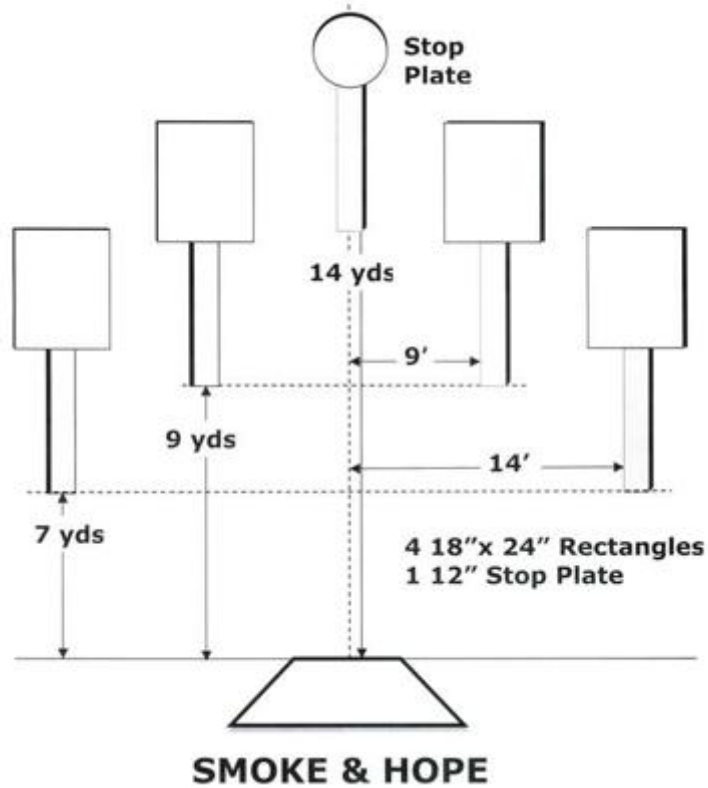

1. Bane 16A - Pendulum

Scoring	sound	Strings	The best 4 of 5 will be counted
Distance	30 feet to stop plate	Min rounds	25
Correction	0 sec		-

Procedure	
Starting position	Gun loaded & holstered
Start on	Audible signal
Stop on	Last shot
Penalties	As per current edition of rules
Safety angles	L/R
Setup notes	

2. Bane 16B - Roundabout

Scoring	sound	Strings	The best 4 of 5 will be counted
Distance	30 feet to stop plate	Min rounds	25
Correction	0 sec		-

Procedure	
Starting position	Gun loaded & holstered
Start on	Audible signal
Stop on	Last shot
Penalties	As per current edition of rules
Safety angles	L/R
Setup notes	

3. Bane 15 - Smoke + Hope

Scoring	sound	Strings	The best 4 of 5 will be counted
Distance	30 feet to stop plate	Min rounds	25
Correction	0 sec		-

Procedure	
Starting position	Gun loaded & holstered
Start on	Audible signal
Stop on	Last shot
Penalties	As per current edition of rules
Safety angles	L/R
Setup notes	