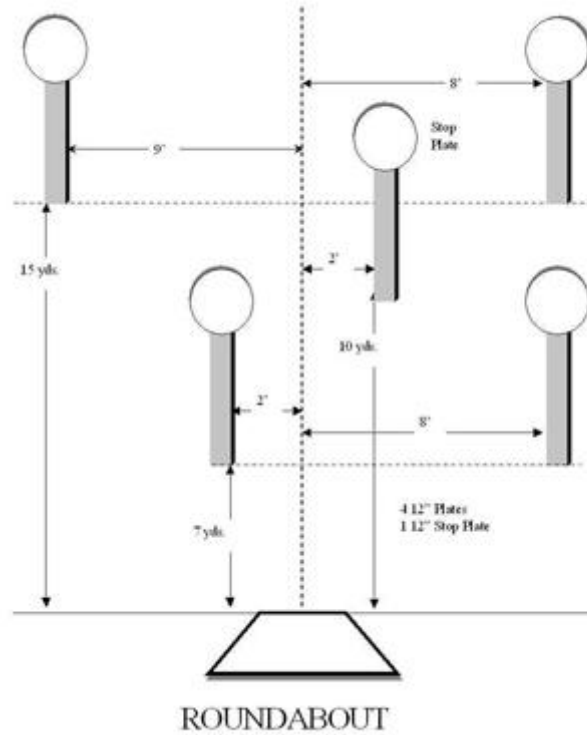

1. Bane 16A - Pendulum

Scoring	sound	Strings	The best 4 of 5 will be counted
Distance	30 feet to stop plate	Min rounds	25
Correction	0 sec		-

Procedure	
Starting position	Gun loaded & holstered
Start on	Audible signal
Stop on	Last shot
Penalties	As per current edition of rules
Safety angles	L/R
Setup notes	

2. Bane 16B - Roundabout

Scoring	sound	Strings	The best 4 of 5 will be counted
Distance	30 feet to stop plate	Min rounds	25
Correction	0 sec		-

Procedure	
Starting position	Gun loaded & holstered
Start on	Audible signal
Stop on	Last shot
Penalties	As per current edition of rules
Safety angles	L/R
Setup notes	

3. Bane 15 - Smoke + Hope

Scoring	sound	Strings	The best 4 of 5 will be counted
Distance	30 feet to stop plate	Min rounds	25
Correction	0 sec		-

Procedure	
Starting position	Gun loaded & holstered
Start on	Audible signal
Stop on	Last shot
Penalties	As per current edition of rules
Safety angles	L/R
Setup notes	