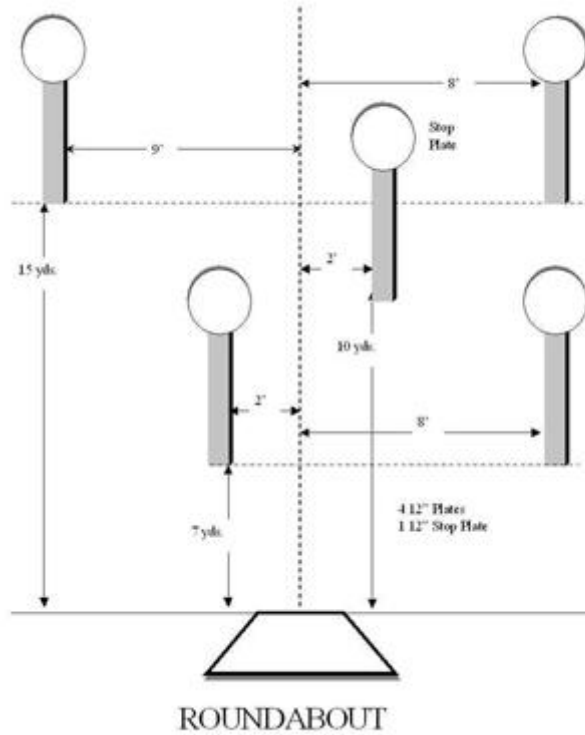

1. Bane 16A - Pendulum

Scoring	sound	Strings	The best 4 of 5 will be counted
Distance	30 feet to stop plate	Min rounds	25
Correction	0 sec		-

Procedure	
Starting position	Gun loaded & holstered
Start on	Audible signal
Stop on	Last shot
Penalties	As per current edition of rules
Safety angles	L/R
Setup notes	

2. Bane 16B - Roundabout

Scoring	sound	Strings	The best 4 of 5 will be counted
Distance	30 feet to stop plate	Min rounds	25
Correction	0 sec		-

Procedure	
Starting position	Gun loaded & holstered
Start on	Audible signal
Stop on	Last shot
Penalties	As per current edition of rules
Safety angles	L/R
Setup notes	

3. Bane 15 - Smoke + Hope

Scoring	sound	Strings	The best 4 of 5 will be counted
Distance	30 feet to stop plate	Min rounds	25
Correction	0 sec		-

Procedure	
Starting position	Gun loaded & holstered
Start on	Audible signal
Stop on	Last shot
Penalties	As per current edition of rules
Safety angles	L/R
Setup notes	

4. Bane 14 - Five to Go

Scoring	sound	Strings	The best 4 of 5 will be counted
Distance	30 feet to stop plate	Min rounds	25
Correction	0 sec		-

Procedure	
Starting position	Gun loaded & holstered
Start on	Audible signal
Stop on	Last shot
Penalties	As per current edition of rules
Safety angles	L/R
Setup notes	