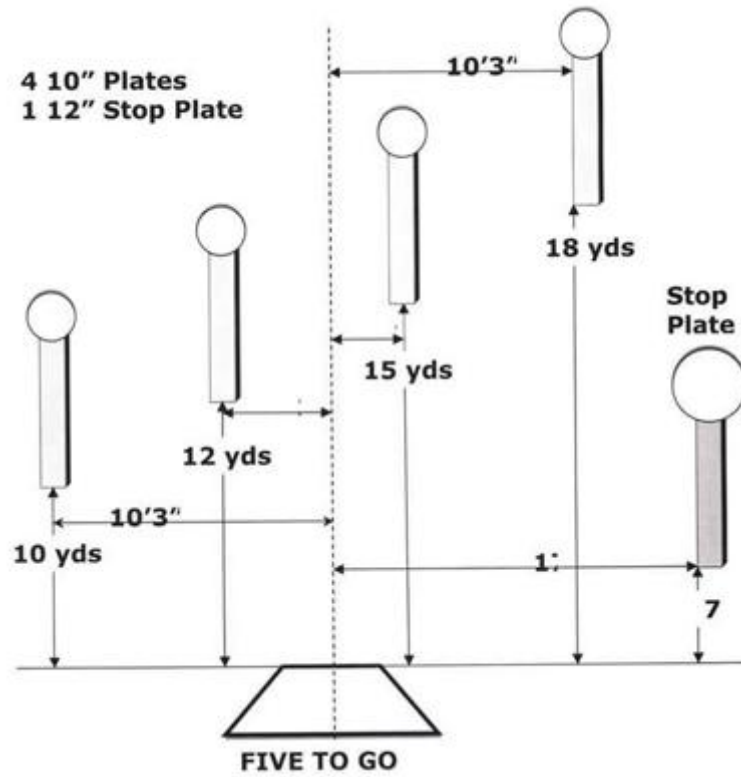

2. Bane 16B - Roundabout

Scoring	sound	Strings	The best 4 of 5 will be counted
Distance	30 feet to stop plate	Min rounds	25
Correction	0 sec		-

Procedure	
Starting position	Gun loaded & holstered
Start on	Audible signal
Stop on	Last shot
Penalties	As per current edition of rules
Safety angles	L/R
Setup notes	

3. Bane 15 - Smoke + Hope

Scoring	sound	Strings	The best 4 of 5 will be counted
Distance	30 feet to stop plate	Min rounds	25
Correction	0 sec		-

Procedure	
Starting position	Gun loaded & holstered
Start on	Audible signal
Stop on	Last shot
Penalties	As per current edition of rules
Safety angles	L/R
Setup notes	

4. Bane 14 - Five to Go

Scoring	sound	Strings	The best 4 of 5 will be counted
Distance	30 feet to stop plate	Min rounds	25
Correction	0 sec		-

Procedure	
Starting position	Gun loaded & holstered
Start on	Audible signal
Stop on	Last shot
Penalties	As per current edition of rules
Safety angles	L/R
Setup notes	