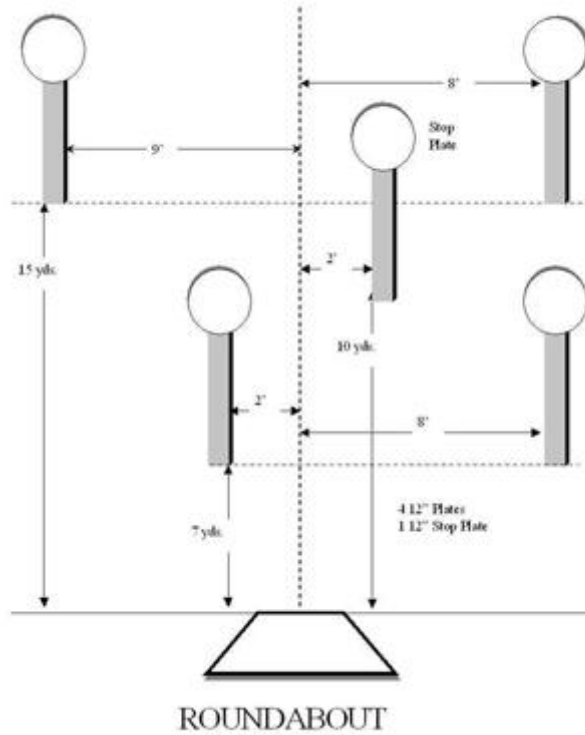

2. Bane 16B - Roundabout

Scoring	sound	Strings	The best 4 of 5 will be counted
Distance	30 feet to stop plate	Min rounds	25
Correction	0 sec		-

Procedure	
Starting position	Gun loaded & holstered
Start on	Audible signal
Stop on	Last shot
Penalties	As per current edition of rules
Safety angles	L/R
Setup notes	

3. Bane 15 - Smoke + Hope

Scoring	sound	Strings	The best 4 of 5 will be counted
Distance	30 feet to stop plate	Min rounds	25
Correction	0 sec		-

Procedure	
Starting position	Gun loaded & holstered
Start on	Audible signal
Stop on	Last shot
Penalties	As per current edition of rules
Safety angles	L/R
Setup notes	

4. Bane 14 - Five to Go

Scoring	sound	Strings	The best 4 of 5 will be counted
Distance	30 feet to stop plate	Min rounds	25
Correction	0 sec		-

Procedure	
Starting position	Gun loaded & holstered
Start on	Audible signal
Stop on	Last shot
Penalties	As per current edition of rules
Safety angles	L/R
Setup notes	