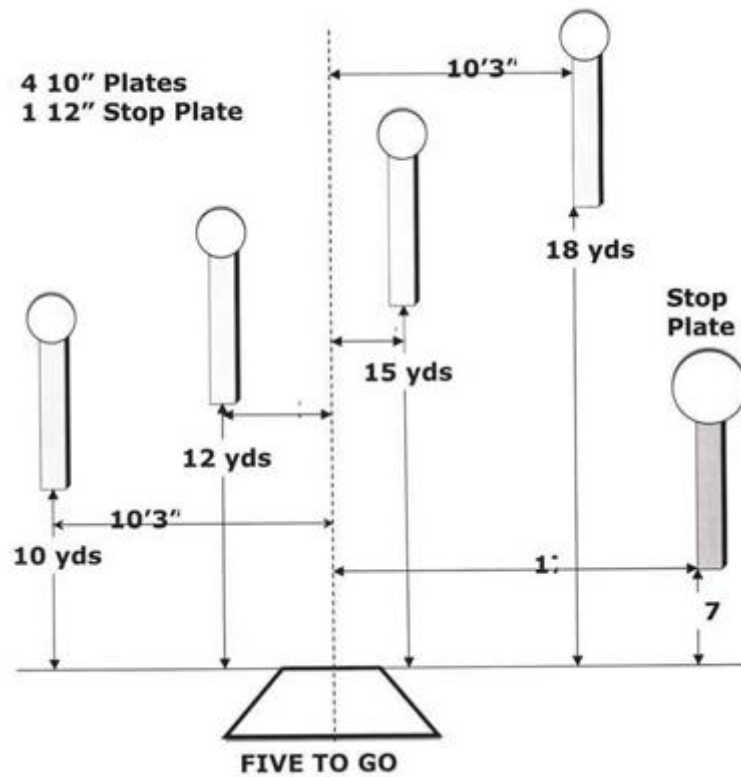

1. Bane 16A - Pendulum

Scoring	sound	Strings	The best 4 of 5 will be counted
Distance	30 feet to stop plate	Min rounds	25
Correction	0 sec		-

Procedure	
Starting position	Gun loaded & holstered
Start on	Audible signal
Stop on	Last shot
Penalties	As per current edition of rules
Safety angles	L/R
Setup notes	

2. Bane 16B - Roundabout

Scoring	sound	Strings	The best 4 of 5 will be counted
Distance	30 feet to stop plate	Min rounds	25
Correction	0 sec		-

Procedure	
Starting position	Gun loaded & holstered
Start on	Audible signal
Stop on	Last shot
Penalties	As per current edition of rules
Safety angles	L/R
Setup notes	

3. Bane 15 - Smoke + Hope

Scoring	sound	Strings	The best 4 of 5 will be counted
Distance	30 feet to stop plate	Min rounds	25
Correction	0 sec		-

Procedure	
Starting position	Gun loaded & holstered
Start on	Audible signal
Stop on	Last shot
Penalties	As per current edition of rules
Safety angles	L/R
Setup notes	

4. Bane 14 - Five to Go

Scoring	sound	Strings	The best 4 of 5 will be counted
Distance	30 feet to stop plate	Min rounds	25
Correction	0 sec		-

Procedure	
Starting position	Gun loaded & holstered
Start on	Audible signal
Stop on	Last shot
Penalties	As per current edition of rules
Safety angles	L/R
Setup notes	