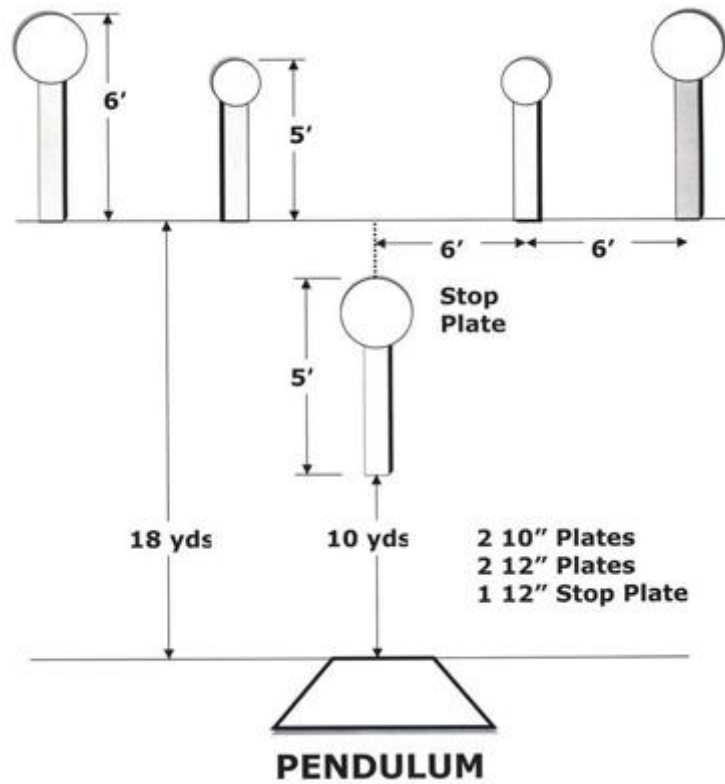

1. Bane 16A - Pendulum

Scoring	sound	Strings	The best 4 of 5 will be counted
Distance	30 feet to stop plate	Min rounds	25
Correction	0 sec		-

Procedure	
Starting position	Gun loaded & holstered
Start on	Audible signal
Stop on	Last shot
Penalties	As per current edition of rules
Safety angles	L/R
Setup notes	

2. Bane 16B - Roundabout

Scoring	sound	Strings	The best 4 of 5 will be counted
Distance	30 feet to stop plate	Min rounds	25
Correction	0 sec		-

Procedure	
Starting position	Gun loaded & holstered
Start on	Audible signal
Stop on	Last shot
Penalties	As per current edition of rules
Safety angles	L/R
Setup notes	

3. Bane 15 - Smoke + Hope

Scoring	sound	Strings	The best 4 of 5 will be counted
Distance	30 feet to stop plate	Min rounds	25
Correction	0 sec		-

Procedure	
Starting position	Gun loaded & holstered
Start on	Audible signal
Stop on	Last shot
Penalties	As per current edition of rules
Safety angles	L/R
Setup notes	