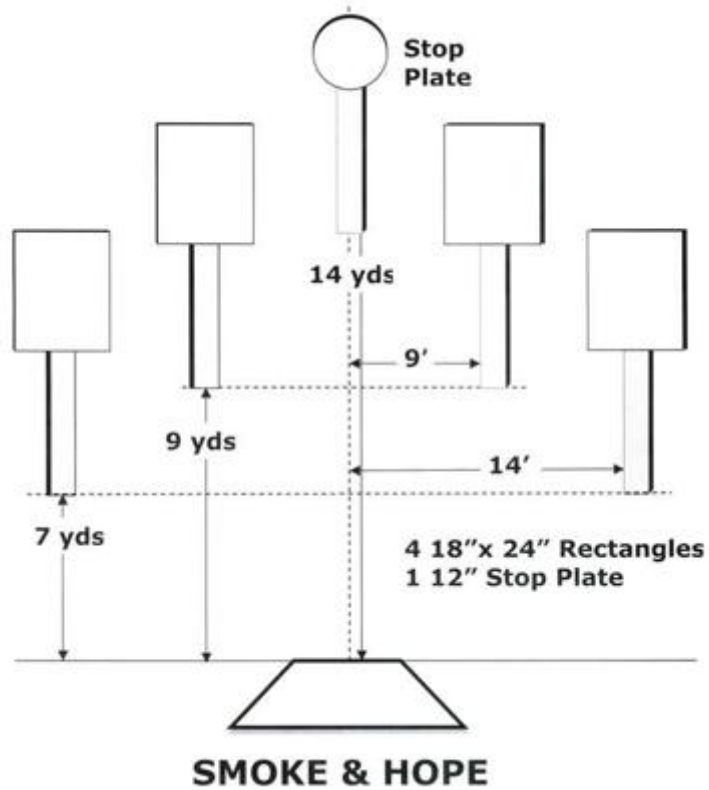

2. Bane 16B - Roundabout

Scoring	sound	Strings	The best 4 of 5 will be counted
Distance	30 feet to stop plate	Min rounds	25
Correction	0 sec		-

Procedure	
Starting position	Gun loaded & holstered
Start on	Audible signal
Stop on	Last shot
Penalties	As per current edition of rules
Safety angles	L/R
Setup notes	

3. Bane 15 - Smoke + Hope

Scoring	sound	Strings	The best 4 of 5 will be counted
Distance	30 feet to stop plate	Min rounds	25
Correction	0 sec		-

Procedure	
Starting position	Gun loaded & holstered
Start on	Audible signal
Stop on	Last shot
Penalties	As per current edition of rules
Safety angles	L/R
Setup notes	

4. Bane 14 - Five to Go

Scoring	sound	Strings	The best 4 of 5 will be counted
Distance	30 feet to stop plate	Min rounds	25
Correction	0 sec		-

Procedure	
Starting position	Gun loaded & holstered
Start on	Audible signal
Stop on	Last shot
Penalties	As per current edition of rules
Safety angles	L/R
Setup notes	