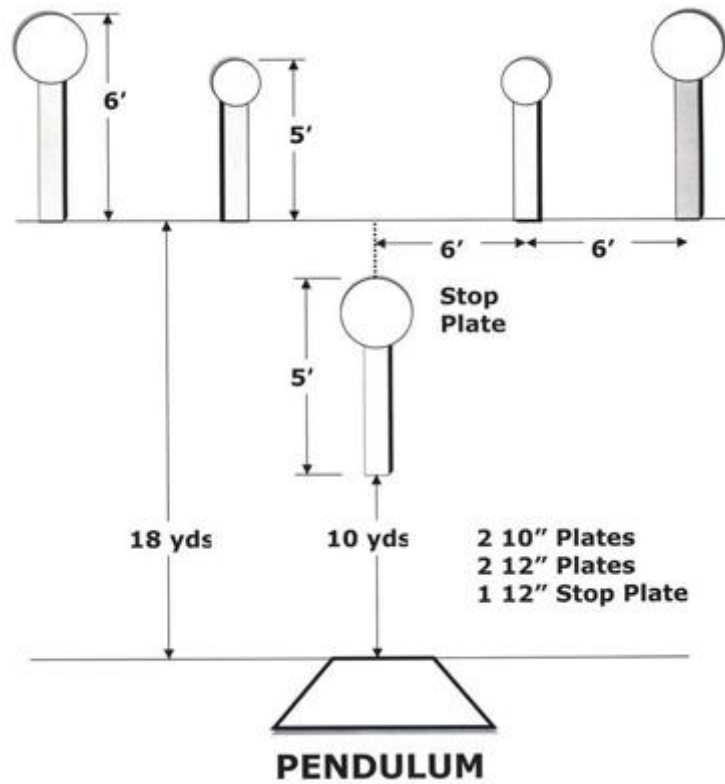

1. Bane 16A - Pendulum

Scoring	sound	Strings	The best 4 of 5 will be counted
Distance	30 feet to stop plate	Min rounds	25
Correction	0 sec		-

Procedure	
Starting position	Gun loaded & holstered
Start on	Audible signal
Stop on	Last shot
Penalties	As per current edition of rules
Safety angles	L/R
Setup notes	

2. Bane 16B - Roundabout

Scoring	sound	Strings	The best 4 of 5 will be counted
Distance	30 feet to stop plate	Min rounds	25
Correction	0 sec		-

Procedure	
Starting position	Gun loaded & holstered
Start on	Audible signal
Stop on	Last shot
Penalties	As per current edition of rules
Safety angles	L/R
Setup notes	

3. Bane 15 - Smoke + Hope

Scoring	sound	Strings	The best 4 of 5 will be counted
Distance	30 feet to stop plate	Min rounds	25
Correction	0 sec		-

Procedure	
Starting position	Gun loaded & holstered
Start on	Audible signal
Stop on	Last shot
Penalties	As per current edition of rules
Safety angles	L/R
Setup notes	

4. Bane 14 - Five to Go

Scoring	sound	Strings	The best 4 of 5 will be counted
Distance	30 feet to stop plate	Min rounds	25
Correction	0 sec		-

Procedure	
Starting position	Gun loaded & holstered
Start on	Audible signal
Stop on	Last shot
Penalties	As per current edition of rules
Safety angles	L/R
Setup notes	