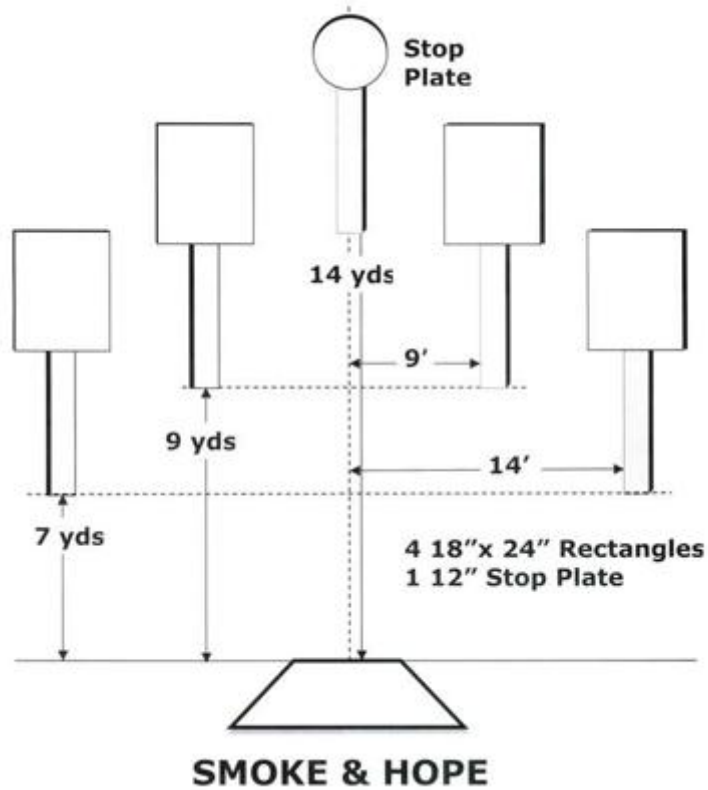

1. Bane 16A - Pendulum

Scoring	sound	Strings	The best 4 of 5 will be counted
Distance	30 feet to stop plate	Min rounds	25
Correction	0 sec		-

Procedure	
Starting position	Gun loaded & holstered
Start on	Audible signal
Stop on	Last shot
Penalties	As per current edition of rules
Safety angles	L/R
Setup notes	

2. Bane 16B - Roundabout

Scoring	sound	Strings	The best 4 of 5 will be counted
Distance	30 feet to stop plate	Min rounds	25
Correction	0 sec		-

Procedure	
Starting position	Gun loaded & holstered
Start on	Audible signal
Stop on	Last shot
Penalties	As per current edition of rules
Safety angles	L/R
Setup notes	

3. Bane 15 - Smoke + Hope

Scoring	sound	Strings	The best 4 of 5 will be counted
Distance	30 feet to stop plate	Min rounds	25
Correction	0 sec		-

Procedure	
Starting position	Gun loaded & holstered
Start on	Audible signal
Stop on	Last shot
Penalties	As per current edition of rules
Safety angles	L/R
Setup notes	

4. Bane 14 - Five to Go

Scoring	sound	Strings	The best 4 of 5 will be counted
Distance	30 feet to stop plate	Min rounds	25
Correction	0 sec		-

Procedure	
Starting position	Gun loaded & holstered
Start on	Audible signal
Stop on	Last shot
Penalties	As per current edition of rules
Safety angles	L/R
Setup notes	