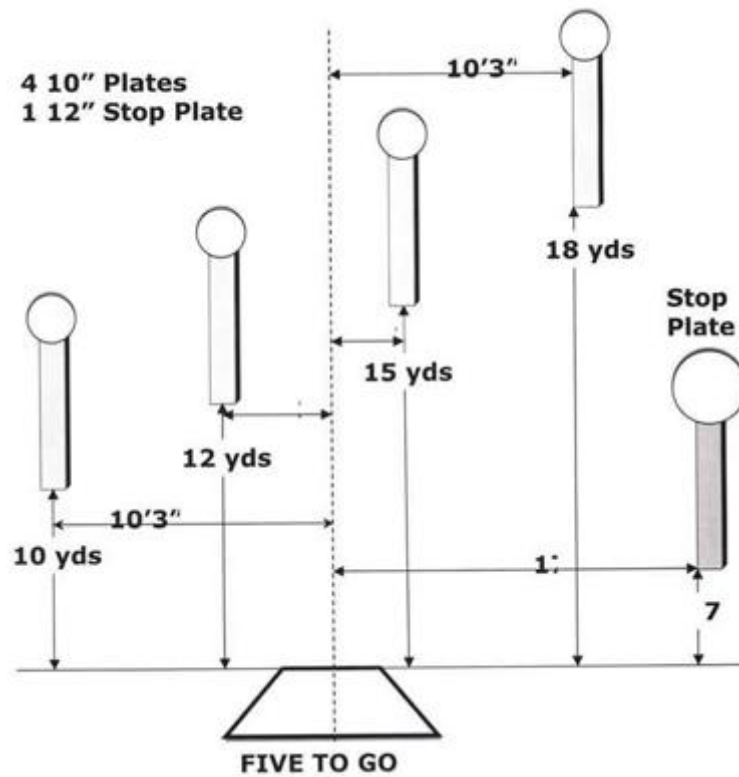

1. Bane 16A - Pendulum

Scoring	sound	Strings	The best 4 of 5 will be counted
Distance	30 feet to stop plate	Min rounds	25
Correction	0 sec		-

Procedure	
Starting position	Gun loaded & holstered
Start on	Audible signal
Stop on	Last shot
Penalties	As per current edition of rules
Safety angles	L/R
Setup notes	

2. Bane 16B - Roundabout

Scoring	sound	Strings	The best 4 of 5 will be counted
Distance	30 feet to stop plate	Min rounds	25
Correction	0 sec		-

Procedure	
Starting position	Gun loaded & holstered
Start on	Audible signal
Stop on	Last shot
Penalties	As per current edition of rules
Safety angles	L/R
Setup notes	

3. Bane 15 - Smoke + Hope

Scoring	sound	Strings	The best 4 of 5 will be counted
Distance	30 feet to stop plate	Min rounds	25
Correction	0 sec		-

Procedure	
Starting position	Gun loaded & holstered
Start on	Audible signal
Stop on	Last shot
Penalties	As per current edition of rules
Safety angles	L/R
Setup notes	

4. Bane 14 - Five to Go

Scoring	sound	Strings	The best 4 of 5 will be counted
Distance	30 feet to stop plate	Min rounds	25
Correction	0 sec		-

Procedure	
Starting position	Gun loaded & holstered
Start on	Audible signal
Stop on	Last shot
Penalties	As per current edition of rules
Safety angles	L/R
Setup notes	