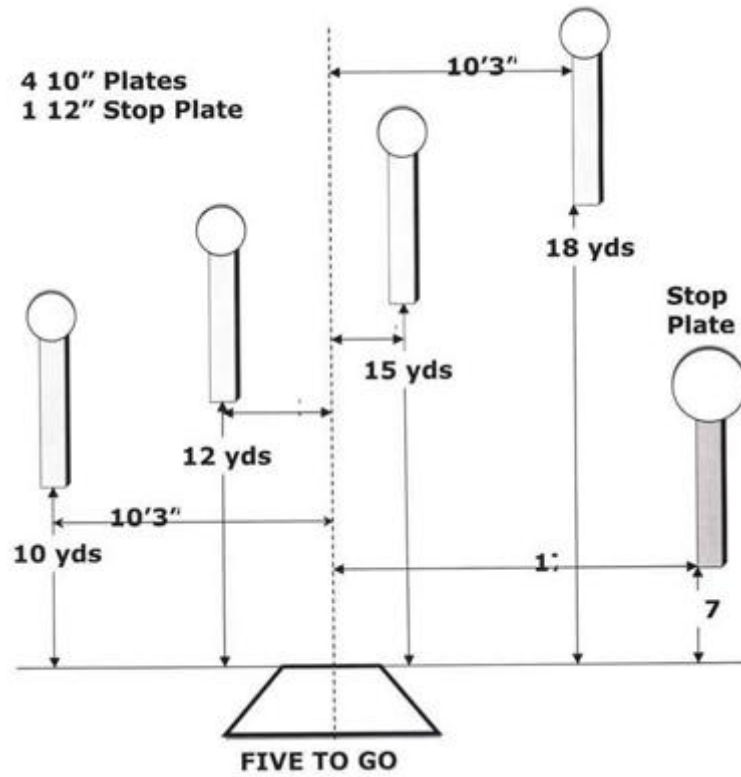

1. Bane 16A - Pendulum

Scoring	sound	Strings	The best 4 of 5 will be counted
Distance	30 feet to stop plate	Min rounds	25
Correction	0 sec		-

Procedure	
Starting position	Gun loaded & holstered
Start on	Audible signal
Stop on	Last shot
Penalties	As per current edition of rules
Safety angles	L/R
Setup notes	

2. Bane 16B - Roundabout

Scoring	sound	Strings	The best 4 of 5 will be counted
Distance	30 feet to stop plate	Min rounds	25
Correction	0 sec		-

Procedure	
Starting position	Gun loaded & holstered
Start on	Audible signal
Stop on	Last shot
Penalties	As per current edition of rules
Safety angles	L/R
Setup notes	

3. Bane 15 - Smoke + Hope

Scoring	sound	Strings	The best 4 of 5 will be counted
Distance	30 feet to stop plate	Min rounds	25
Correction	0 sec		-

Procedure	
Starting position	Gun loaded & holstered
Start on	Audible signal
Stop on	Last shot
Penalties	As per current edition of rules
Safety angles	L/R
Setup notes	

4. Bane 14 - Five to Go

Scoring	sound	Strings	The best 4 of 5 will be counted
Distance	30 feet to stop plate	Min rounds	25
Correction	0 sec		-

Procedure	
Starting position	Gun loaded & holstered
Start on	Audible signal
Stop on	Last shot
Penalties	As per current edition of rules
Safety angles	L/R
Setup notes	