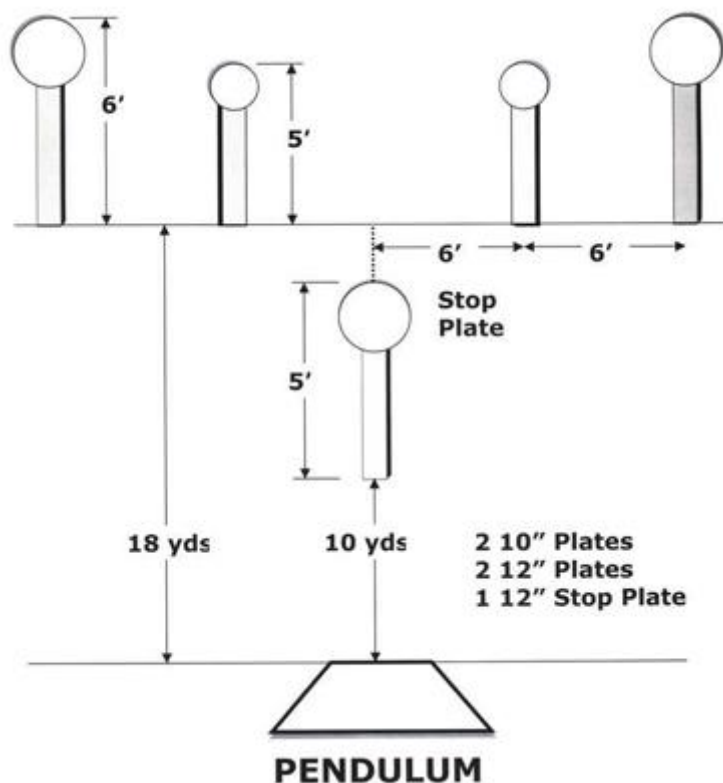

1. Bane 16A - Pendulum

Scoring	sound	Strings	The best 4 of 5 will be counted
Distance	30 feet to stop plate	Min rounds	25
Correction	0 sec		-

Procedure	
Starting position	Gun loaded & holstered
Start on	Audible signal
Stop on	Last shot
Penalties	As per current edition of rules
Safety angles	L/R
Setup notes	

2. Bane 16B - Roundabout

Scoring	sound	Strings	The best 4 of 5 will be counted
Distance	30 feet to stop plate	Min rounds	25
Correction	0 sec		-

Procedure	
Starting position	Gun loaded & holstered
Start on	Audible signal
Stop on	Last shot
Penalties	As per current edition of rules
Safety angles	L/R
Setup notes	

3. Bane 15 - Smoke + Hope

Scoring	sound	Strings	The best 4 of 5 will be counted
Distance	30 feet to stop plate	Min rounds	25
Correction	0 sec		-

Procedure	
Starting position	Gun loaded & holstered
Start on	Audible signal
Stop on	Last shot
Penalties	As per current edition of rules
Safety angles	L/R
Setup notes	

4. Bane 14 - Five to Go

Scoring	sound	Strings	The best 4 of 5 will be counted
Distance	30 feet to stop plate	Min rounds	25
Correction	0 sec		-

Procedure	
Starting position	Gun loaded & holstered
Start on	Audible signal
Stop on	Last shot
Penalties	As per current edition of rules
Safety angles	L/R
Setup notes	