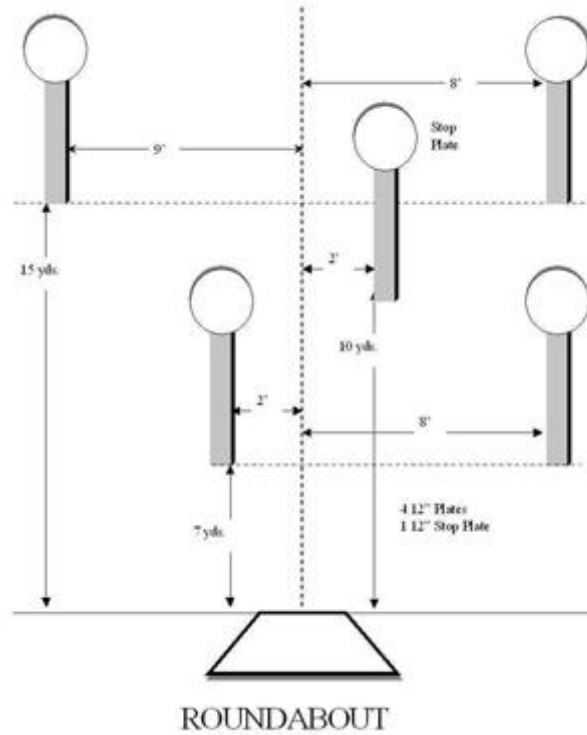

1. Bane 16A - Pendulum

Scoring	sound	Strings	The best 4 of 5 will be counted
Distance	30 feet to stop plate	Min rounds	25
Correction	0 sec		-

Procedure	
Starting position	Gun loaded & holstered
Start on	Audible signal
Stop on	Last shot
Penalties	As per current edition of rules
Safety angles	L/R
Setup notes	

2. Bane 16B - Roundabout

Scoring	sound	Strings	The best 4 of 5 will be counted
Distance	30 feet to stop plate	Min rounds	25
Correction	0 sec		-

Procedure	
Starting position	Gun loaded & holstered
Start on	Audible signal
Stop on	Last shot
Penalties	As per current edition of rules
Safety angles	L/R
Setup notes	

3. Bane 15 - Smoke + Hope

Scoring	sound	Strings	The best 4 of 5 will be counted
Distance	30 feet to stop plate	Min rounds	25
Correction	0 sec		-

Procedure	
Starting position	Gun loaded & holstered
Start on	Audible signal
Stop on	Last shot
Penalties	As per current edition of rules
Safety angles	L/R
Setup notes	

4. Bane 14 - Five to Go

Scoring	sound	Strings	The best 4 of 5 will be counted
Distance	30 feet to stop plate	Min rounds	25
Correction	0 sec		-

Procedure	
Starting position	Gun loaded & holstered
Start on	Audible signal
Stop on	Last shot
Penalties	As per current edition of rules
Safety angles	L/R
Setup notes	