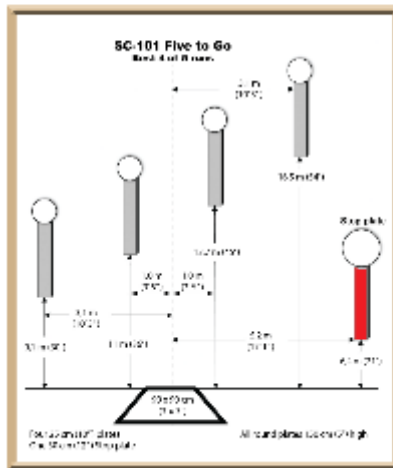

5. Five To Go

SW NORDIC STEEL CHALLENGE 2021

5. FIVE TO GO

SCORING	SOUND	DISTANCE	6.4 M TO STOP PLATE
STRINGS	BEST 4 OF 5	MIN ROUNDS	25
STAND POSITION	CENTER FIRE. WRISTS AND ELBOWS ABOVE SHOULDERS		
PROCEDURE	EACH OF THE STANDARD PLATES MUST BE HIT AT LEAST ONCE BEFORE HITTING THE STOP PLATE		

Together ahead. **RUAG**

STS
BALLA TARGET SYSTEMS

BOFORS POWDERS

BOFORS TEST CENTER

Scoring	sound	Strings	The best 4 of 5 will be counted
Distance	21 feet to stop plate	Min rounds	25
Correction	0 sec		-

Procedure	
Starting position	
Start on	
Stop on	
Penalties	
Safety angles	L/R
Setup notes