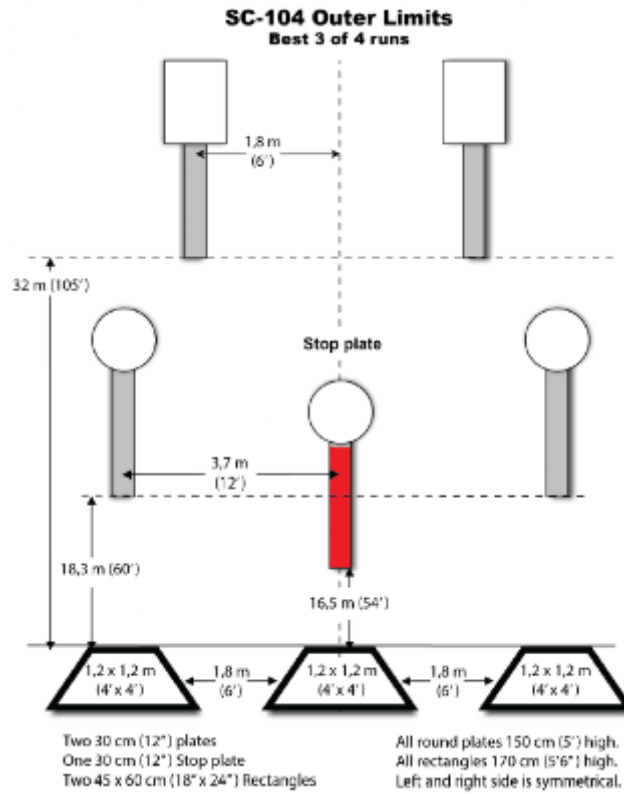

6. Outer Limits

Scoring	sound	Strings	The best 3 of 4 will be counted
Distance	54 feet to stop plate	Min rounds	20
Correction	0 sec		-

Procedure	
Starting position	
Start on	
Stop on	
Penalties	
Safety angles	L/R
Setup notes