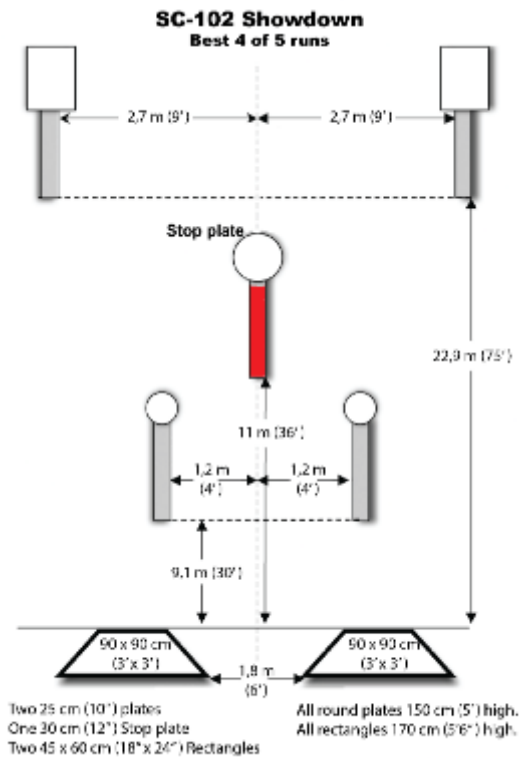

7. Showdown

Nordic Steel Challenge Rule Book, April 2019 Edition

33

Scoring	sound	Strings	The best 4 of 5 will be counted
Distance	36 feet to stop plate	Min rounds	25
Correction	0 sec		-

Procedure	
Starting position	
Start on	
Stop on	
Penalties	
Safety angles	L/R
Setup notes