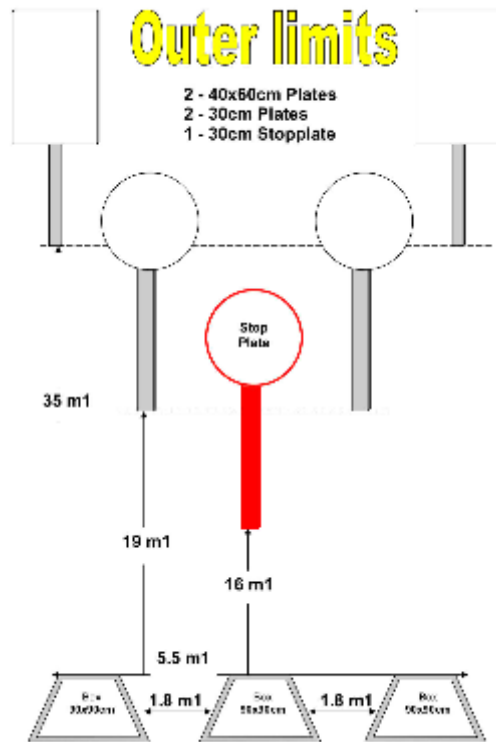

| | |
|-------------------|-----|
| Procedure | |
| Starting position | |
| Start on | |
| Stop on | |
| Penalties | |
| Safety angles | L/R |
| Setup notes | |

4. Five To Go

| | | | |
|------------|-----------------------|------------|---------------------------------|
| Scoring | sound | Strings | The best 4 of 5 will be counted |
| Distance | 21 feet to stop plate | Min rounds | 25 |
| Correction | 0 sec | | - |

| | |
|-------------------|-----|
| Procedure | |
| Starting position | |
| Start on | |
| Stop on | |
| Penalties | |
| Safety angles | L/R |
| Setup notes | |

5. Outer Limits

| | | | |
|------------|-----------------------|------------|---------------------------------|
| Scoring | sound | Strings | The best 3 of 4 will be counted |
| Distance | 54 feet to stop plate | Min rounds | 20 |
| Correction | 0 sec | | - |