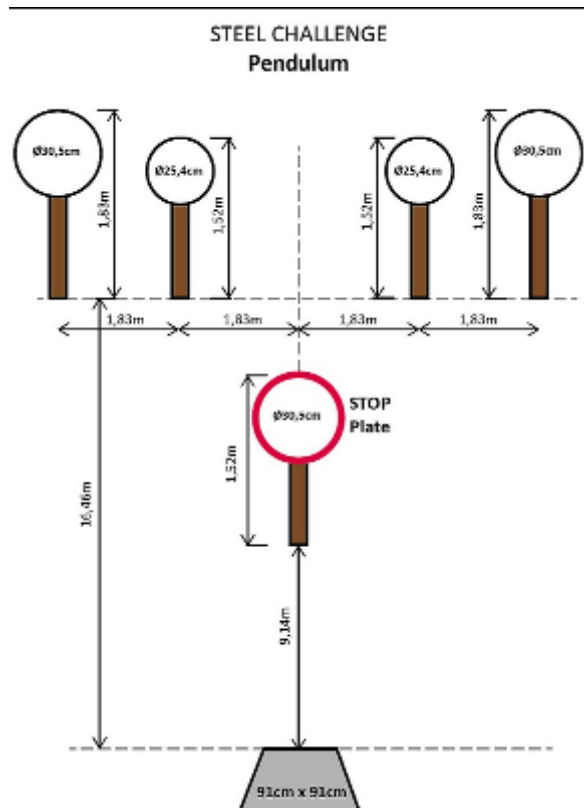

3. Pendulum

Scoring	sound	Strings	The best 4 of 5 will be counted
Distance	30 feet to stop plate	Min rounds	25
Correction	0 sec		-

Procedure	
Starting position	
Start on	
Stop on	
Penalties	
Safety angles	L/R
Setup notes