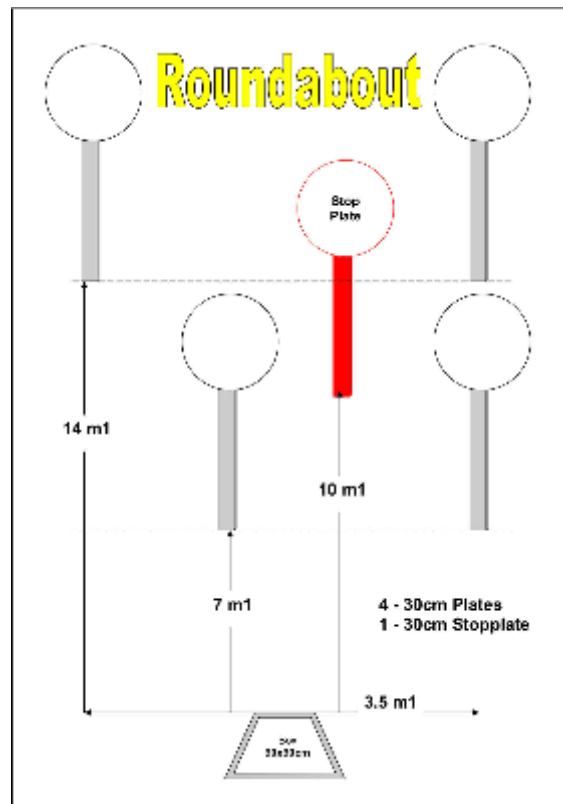

1. Roundabout

| | | | |
|------------|-----------------------|------------|---------------------------------|
| Scoring | sound | Strings | The best 4 of 5 will be counted |
| Distance | 30 feet to stop plate | Min rounds | 25 |
| Correction | 0 sec | | - |

| | |
|-------------------|-----|
| Procedure | |
| Starting position | |
| Start on | |
| Stop on | |
| Penalties | |
| Safety angles | L/R |
| Setup notes | |

2. Smoke & Hope

| | | | |
|------------|-----------------------|------------|---------------------------------|
| Scoring | sound | Strings | The best 4 of 5 will be counted |
| Distance | 42 feet to stop plate | Min rounds | 25 |
| Correction | 0 sec | | - |

| | |
|-------------------|-----|
| Procedure | |
| Starting position | |
| Start on | |
| Stop on | |
| Penalties | |
| Safety angles | L/R |
| Setup notes | |

4. Five To Go

| | | | |
|------------|-----------------------|------------|---------------------------------|
| Scoring | sound | Strings | The best 4 of 5 will be counted |
| Distance | 21 feet to stop plate | Min rounds | 25 |
| Correction | 0 sec | | - |