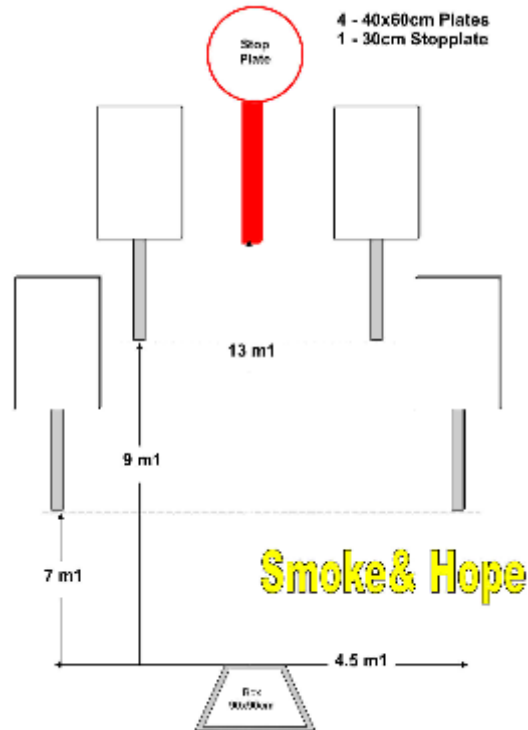

1. Roundabout

| | | | |
|------------|-----------------------|------------|---------------------------------|
| Scoring | sound | Strings | The best 4 of 5 will be counted |
| Distance | 30 feet to stop plate | Min rounds | 25 |
| Correction | 0 sec | | - |

| | |
|-------------------|-----|
| Procedure | |
| Starting position | |
| Start on | |
| Stop on | |
| Penalties | |
| Safety angles | L/R |
| Setup notes | |

2. Smoke & Hope

| | | | |
|------------|-----------------------|------------|---------------------------------|
| Scoring | sound | Strings | The best 4 of 5 will be counted |
| Distance | 42 feet to stop plate | Min rounds | 25 |
| Correction | 0 sec | | - |

| | |
|-------------------|-----|
| Procedure | |
| Starting position | |
| Start on | |
| Stop on | |
| Penalties | |
| Safety angles | L/R |
| Setup notes | |

4. Five To Go

| | | | |
|------------|-----------------------|------------|---------------------------------|
| Scoring | sound | Strings | The best 4 of 5 will be counted |
| Distance | 21 feet to stop plate | Min rounds | 25 |
| Correction | 0 sec | | - |