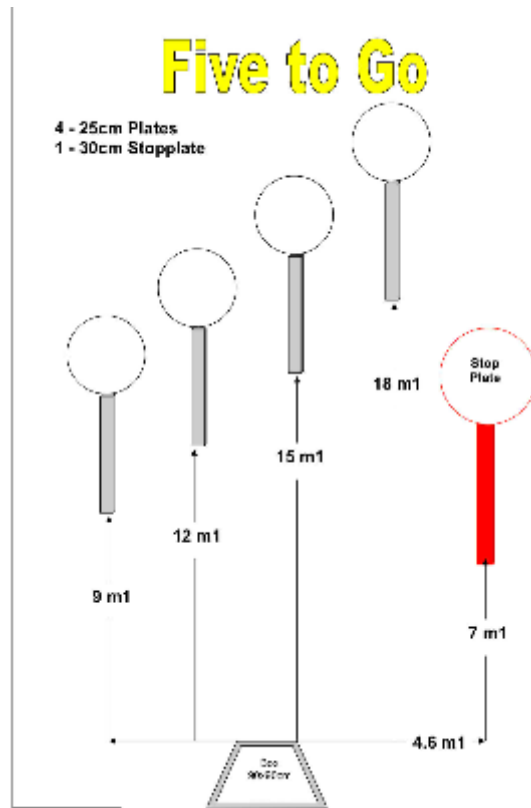

| | |
|-------------------|-----|
| Procedure | |
| Starting position | |
| Start on | |
| Stop on | |
| Penalties | |
| Safety angles | L/R |
| Setup notes | |

2. Smoke & Hope

| | | | |
|------------|-----------------------|------------|---------------------------------|
| Scoring | sound | Strings | The best 4 of 5 will be counted |
| Distance | 42 feet to stop plate | Min rounds | 25 |
| Correction | 0 sec | | - |

| | |
|-------------------|-----|
| Procedure | |
| Starting position | |
| Start on | |
| Stop on | |
| Penalties | |
| Safety angles | L/R |
| Setup notes | |

3. Pendulum

| | | | |
|------------|-----------------------|------------|---------------------------------|
| Scoring | sound | Strings | The best 4 of 5 will be counted |
| Distance | 30 feet to stop plate | Min rounds | 25 |
| Correction | 0 sec | | - |

| | |
|-------------------|-----|
| Procedure | |
| Starting position | |
| Start on | |
| Stop on | |
| Penalties | |
| Safety angles | L/R |
| Setup notes | |

4. Five To Go

| | | | |
|------------|-----------------------|------------|---------------------------------|
| Scoring | sound | Strings | The best 4 of 5 will be counted |
| Distance | 21 feet to stop plate | Min rounds | 25 |
| Correction | 0 sec | | - |

| | |
|-------------------|-----|
| Procedure | |
| Starting position | |
| Start on | |
| Stop on | |
| Penalties | |
| Safety angles | L/R |
| Setup notes | |

5. Outer Limits

| | | | |
|------------|-----------------------|------------|---------------------------------|
| Scoring | sound | Strings | The best 3 of 4 will be counted |
| Distance | 54 feet to stop plate | Min rounds | 20 |
| Correction | 0 sec | | - |