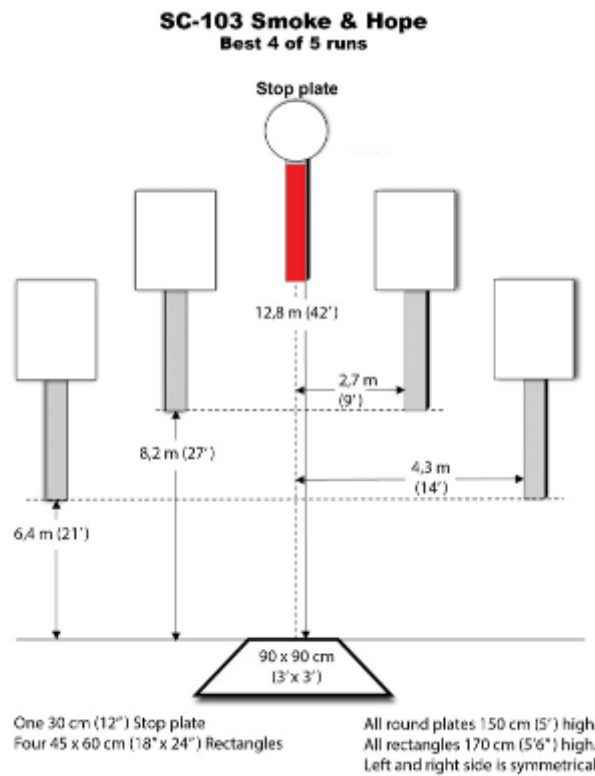

1. Smoke and Hope

Scoring	sound	Strings	The best 4 of 5 will be counted
Distance	42 feet to stop plate	Min rounds	25
Correction	0 sec		-

Procedure	Engage all targets from within box. Stop plate must be shot last
Starting position	According to division
Start on	Audible signal
Stop on	Last shot
Penalties	As per current edition of rules
Safety angles	Left: mark, end of building, right: 90deg when facing berm, vertical: top of berm, horizontal when reloading
Setup notes	